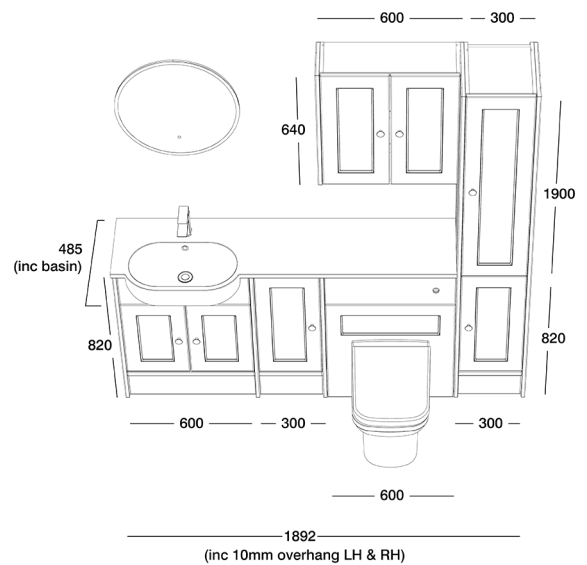

ROPER RHODES®

BATH

Get the look...

BURFORD DERWENT BLUE

PRODUCT	CODE
600mm Back To Wall Unit	DF3BW6.DB.D
600mm Semi-Countertop Unit	DF3SC6.DB.D
300mm Floor Cupboard Unit	DF3FC3.DB
300mm Full Height Twin Door Unit	DF3FHU3.DB.D
600mm Wall Mounted Cupboard	DF2WC6.DB.D
Interior Carcass	GRAPHITE
1500mm Plinth	DFPL15.DB
End Panels X3	DF3P8.DB
End Panel	DF2P8.DB
Tall End Panels X2	DF3TP19.DB
Accent Back To Wall Pan & Seat	ABWPAN / ASCTS
1640mm Motif Basin & Worktop	MTF3BAS.L
Elate Basin Mixer	T241102
Washington Knob X7	FHWAS.C
Eminence Mirror	EM55CAL
Contactless Dual Flush Sensor	TR9014