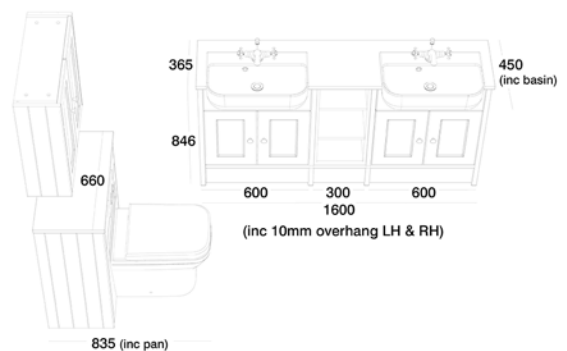

## BURFORD MOCHA

PRODUCT	CODE
600mm Semi-Countertop Unit X2	DF3SC6.MC.OK
300mm Shelf Storage Units	F3SS3.OK
600mm Back To Wall Unit	DF3BW6.MC.OK
600mm Wall Mounted Cupboard	DF2WC6.MC.OK
Interior Carcass	NATURAL OAK
1500mm Plinth	DFPL15.MC
Design Panels X8	DF3AP.MC
Cover Semi-Countertop Basin X2	C3SCBAS
Cover Back To Wall WC	CBWPAN-R / CSCTS-SF
1880 Arctic White Worktop	F3W18A.AR
680 Arctic White Worktop (Btw)	F3W6A.AR
Henley Basin Mixer X2	T261102
Washington Handles X6	FHWAS.C