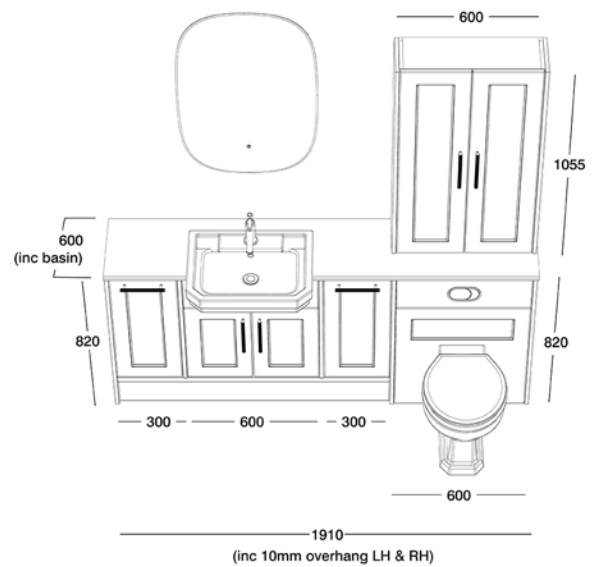

## BURFORD SAGE GREEN

PRODUCT	CODE
600mm Back To Wall Unit	DF3BW6.SGN.OK
600mm Semi-Countertop Unit	DF3SC6.SGN.OK
600mm Sit On Top Countertop Unit	DF2CU6.SGN.OK
300mm Tall Drawer Units X2	DF3TD3.SGN.OK
Interior Carcass	OAK
1500mm Plinth	DFPL15.SGN
Sit On Unit End Panels X2	DF2TP10.SGN
End Panels X5	DF3P8.SGN
2000mm Massa Marble Worktop	F3W2024.MM
Harrow Semi-Countertop Basin	SCSB850S
Harrow Back To Wall Pan & Seat	BTW850S / HSCTSW
Keswick Basin Mixer	T322504
Fresno Pull Handle X6	FHFREHAN.A.160
Ritual Mirror	RLM050
Oval Brushed Brass Flush Button	TR9041