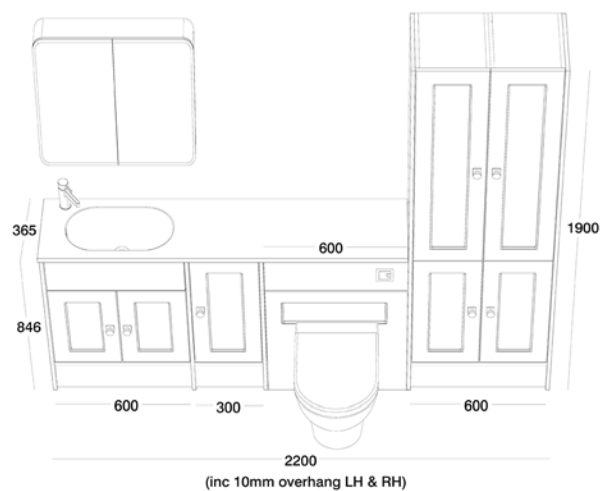

ROPER RHODES®

BATH

Get the look...

BURFORD SLATE GREY

PRODUCT	CODE
600mm Back To Wall Unit	DF3BW6.SG.OK
600mm Basin Unit	DF3SC6.SG.OK
300mm Floor Cupboard Unit	DF3FC3.SG.OK
300mm Full Height Twin Door Unit X2	DF3FHU3.SG.OK
Interior Carcass	NATURAL OAK
End Panels X3	DF3P8.SG
Tall End Panels X2	DF3TP19.SG
1500mm Plinth	DFPL15.SG
Note Back To Pan & Seat	NBWPAN / 8704WSC
1640mm City Basin & Worktop	C3WTBAS
Berkeley Handle X7	FHBER.C
System Cabinet	SYC060