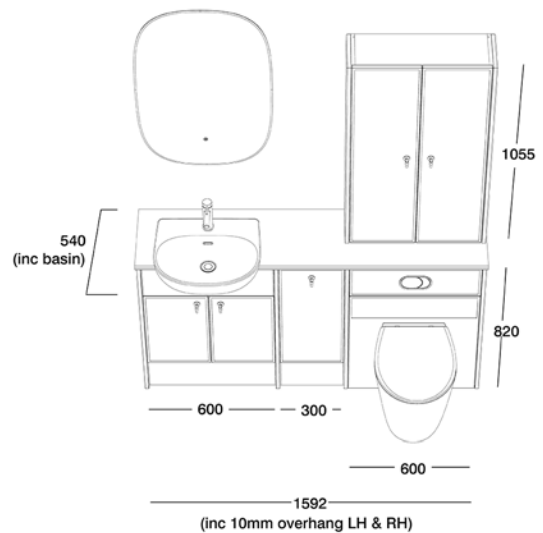

ROPER RHODES®

BATH

Get the look...

ELAN BLACK

PRODUCT	CODE
600MM BACK TO WALL UNIT	EF3BW6.BLK.D
600MM SEMI-COUNTERTOP UNIT	EF3SC6.BLK.D
600MM SIT ON TOP COUNTERTOP UNIT	EF2CU6.BLK.D
300MM PULL OUT DRAWER UNIT	EF3TD3.BLK.D
INTERIOR CARCASS	GRAPHITE
1000MM PLINTH	FPL10.BLK
END PANELS x4	F3P8.BLK
SIT ON UNIT END PANELS x2	F2TP10.BLK
1880MM GREY QUARTZ WORKTOP	F3W18A.GQ
PARADIGM BACK TO WALL PAN & SEAT	PBWPN / DC14030
PARADIGM SEMI-COUNTERTOP BASIN	DC14029
STORM-NOVA BASIN MIXER	T461104
TOLEDO KNOB X5	TFHTOLHAN.A
RITUAL MIRROR	RLM060
OVAL BRUSHED BRASS FLUSH BUTTON	TR9041