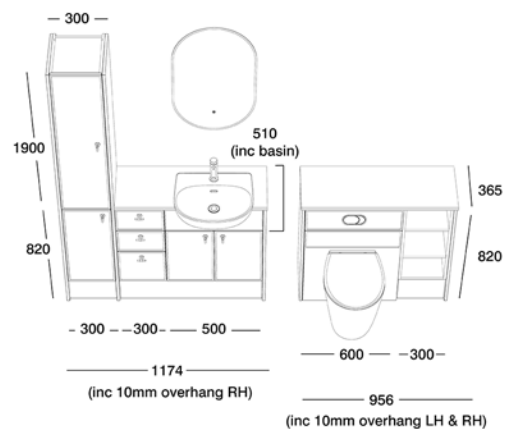

ROPER RHODES®

BATH

Get the look...

ELAN CONISTON BLUE

PRODUCT	CODE
500MM SEMI-COUNTERTOP UNIT	EF3SC5.CB.D
300MM 3 DRAWER UNIT	EF33DR.CB.D
300MM PULL OUT DRAWER UNIT	EF3FHU3.CB.D
600MM BACK TO WALL UNIT	EF3BW6.CB.D
300MM OPEN STORAGE UNIT	F3SS3.D
INTERIOR CARCASS	GRAPHITE
1500MM PLINTH	FPL15.CB
820MM END PANELS x3	F3P8.CB
1900MM END PANEL x2	F3TP19.CB
1880MM ARCTIC WHITE WORKTOP	F3W18A.AR
PARADIGM BACK TO WALL PAN & SEAT	PCHBWPAN / DC14030
PARADIGM SEMI-COUNTERTOP BASIN	DC14029
METRIC BASIN MIXER	T391103
TOLEDO KNOB x6	FHTOLHAN.B
LINK MIRROR	LKM50P
OVAL BLACK FLUSH BUTTON	TR9040