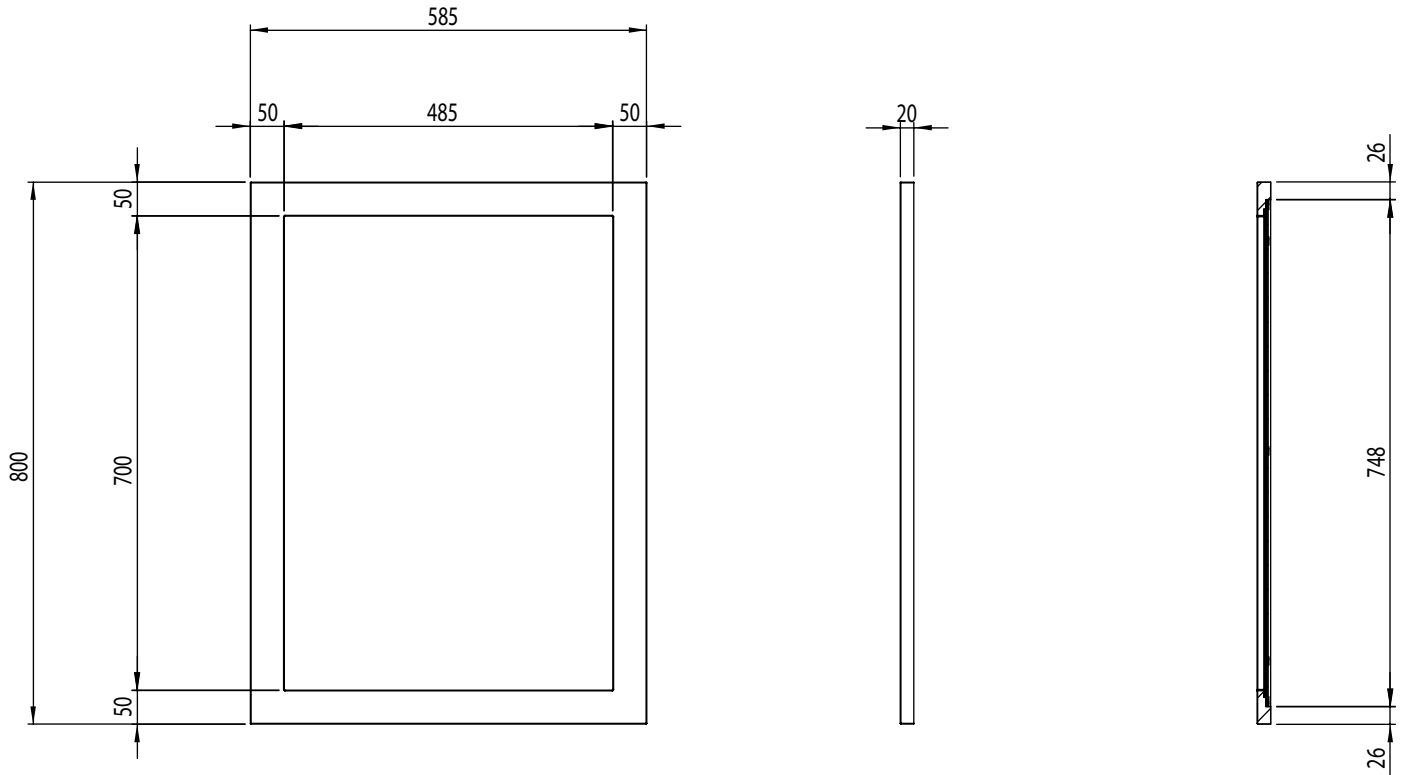

Technical Data Sheet

HALCYON 585mm Mirror

Whats in the box: 1x HAL5850.X + Fixings

R2

Diagrams not to scale
All dimensions in mm
tolerance of +/-5mm

Materials

Frame: 20mm MDF/ Hardboard backing

Mirror: 3mm mirror glass

*Dimensions are subject to change, customers are advised to measure actual product before commencing installation.

**Fixing point dimensions are for guidance only/the positions of wall fixing must be checked when product is received.

FAQ's

Q: Can the mirror be hung portrait and landscape?

A: Yes

Q: What is the thickness of the mirror glass?

A: 3mm

NOTE: Colours unique to R2 - No RAL Code available