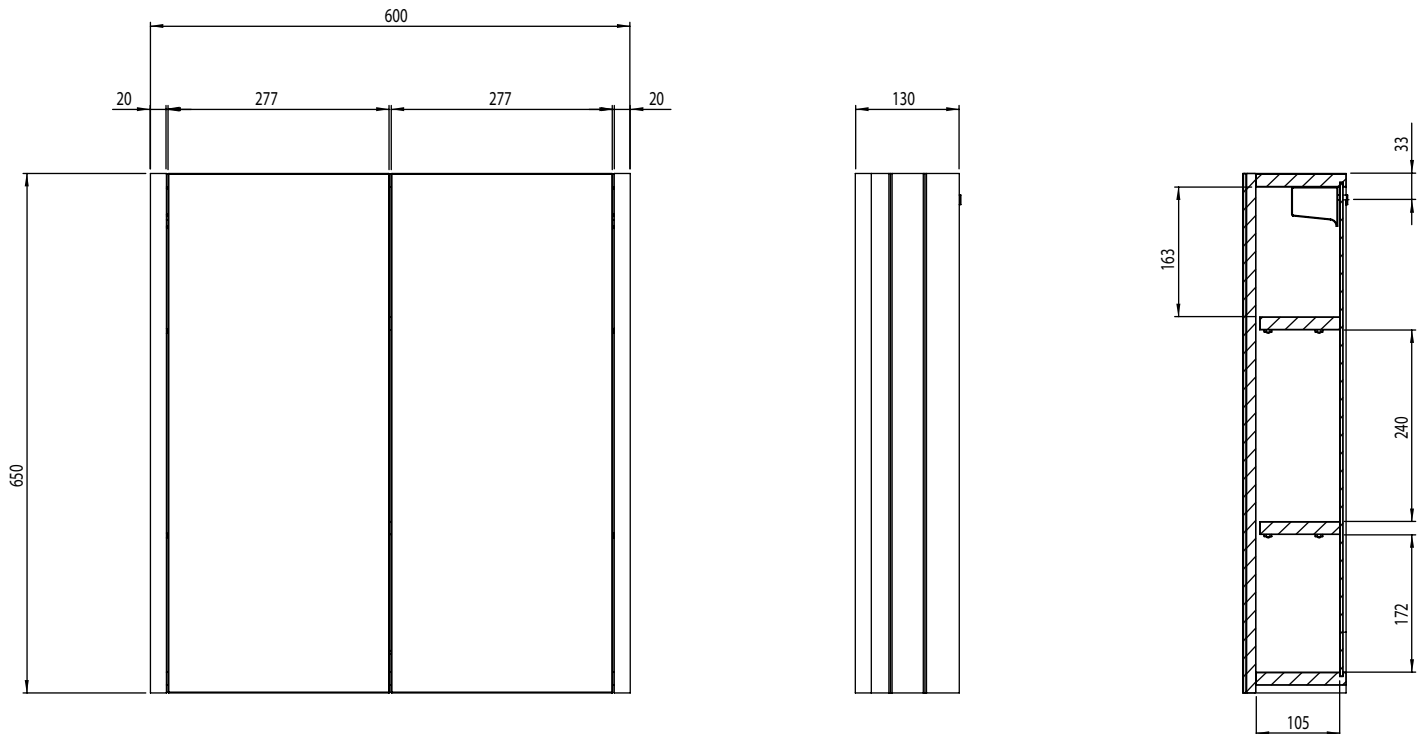

## HALCYON 600mm Double Door Mirrored Cabinet

Whats in the box: 1x HALCAB60.X + Fixings + Shelves

Diagrams not to scale  
All dimensions in mm  
tolerance of +/-5mm

### Materials

Carcass: Painted Plywood

Door: Single sided 4mm mirror glass/ 12mm MDF

\*Dimensions are subject to change, customers are advised to measure actual product before commencing installation.

\*\*Fixing point dimensions are for guidance only/the positions of wall fixing must be checked when product is received.

### FAQ's

- |  |                                 |
|--|---------------------------------|
| Q: What's the internal dimensions (Width x Depth)?       | A: 556 x 122mm.                 |
| Q: What's the shelf dimensions (Width x Depth x Height)? | A: 556 x 100 x 16mm.            |
| Q: Are the shelves adjustable?                           | A: No, all shelves are fixed.   |
| Q: What's distance between hinge centres?                | A: 400mm                        |
| Q: What's the door opening angle?                        | A: 110°                         |
| Q: What's the depth with door fully open?                | A: Approx 407mm                 |
| Q: What's the hanging brackets centres?                  | A: 545mm                        |
| Q: What's the thickness of the cabinet door glass?       | A: 4mm mirror glass on 12mm MDF |