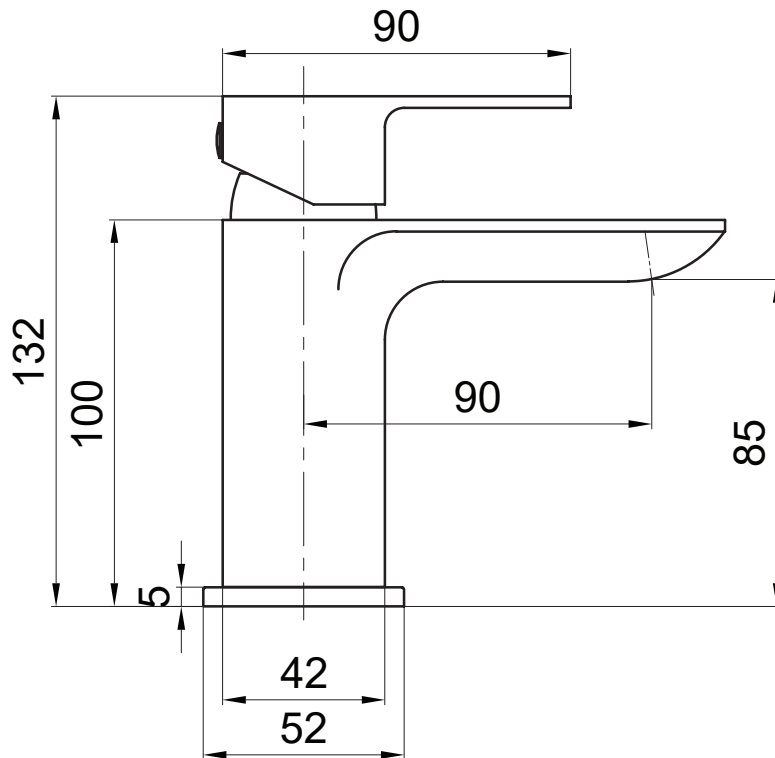

## Dimensions

Diagrams not to scale. All dimensions in mm (tolerance of +/-5mm)

\*Dimensions are subject to change, customers are advised to measure actual product before commencing installation.

## FAQs

**What is the size of the tap tail connection?** The tap tails have a standard 1/2" BSP fixing.

**What bore is the tap tail?** The tails have a 10mm internal bore.

**What length are the tap tails?** The tails are 300mm in length.