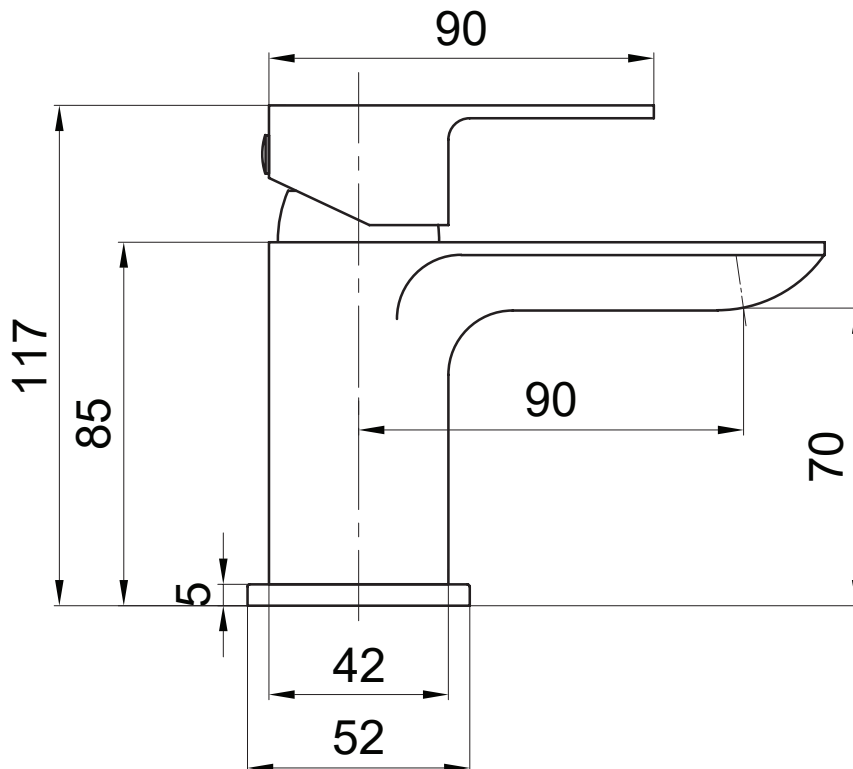

## Dimensions

Diagrams not to scale. All dimensions in mm (tolerance of +/-5mm)

\*Dimensions are subject to change, customers are advised to measure actual product before commencing installation.

## FAQs

**What is the size of the tap tail connection?** The tap tails have a standard 1/2" BSP fixing.

**What bore is the tap tail?** The tails have a 10mm internal bore.

**What length are the tap tails?** The tails are 300mm in length.