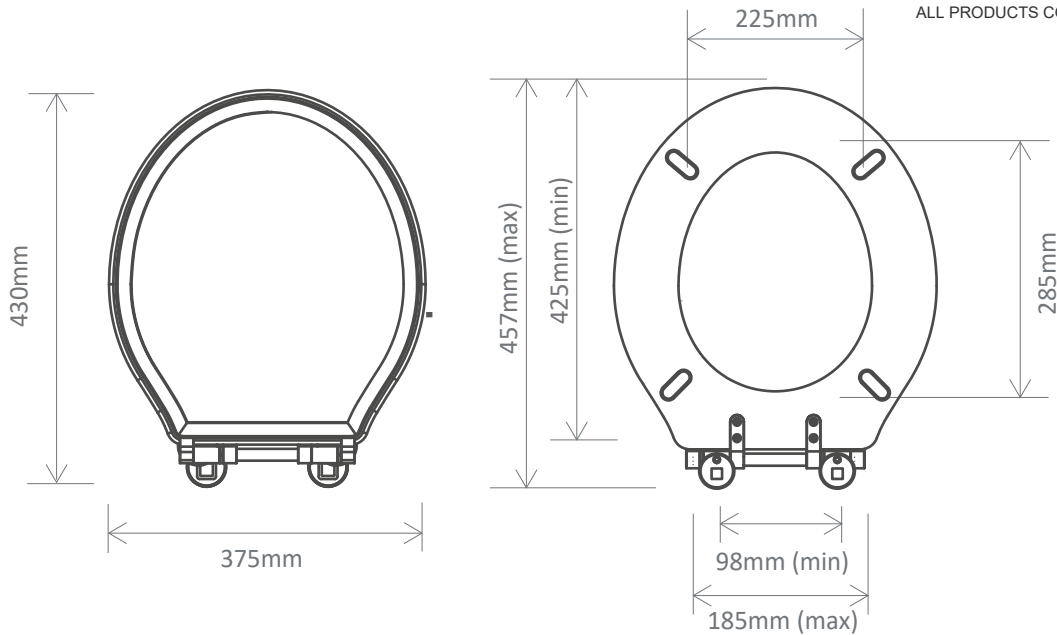

TECHNICAL DATA SHEET

Gloss White Painted SC Toilet Seat - HSCTSW

ROPER RHODES®

| NO. | Description | Product Code | Fixings included | Gross Weight | Net Weight |
|-----|------------------------------------|--------------|------------------|--------------|------------|
| 1 | Gloss White Painted SC Toilet Seat | HSCTSW | YES | 3.65kg | -- |

Spares Codes:

Bar Hinge Assembly for White Seat - SP14199

Soft Close Toilet Seat Bar Hinge
Fixing Pack - SP14200

Spare O-Ring Base Seal (x1) - SP17378

DIMENSIONS - PRODUCT CODE

DIAGRAMS NOT TO SCALE | ALL DIMENSIONS IN MM | TOLERANCE OF ± 5MM
ALL PRODUCTS CONFORM TO THE BRITISH FIXING STANDARDS

*Dimensions are subject to change, customers are advised to measure actual product before commencing installation.

**Fixing point dimensions are for guidance only/the positions of wall fixing must be checked when product is received.

FAQs

Q - What's the maximum test load of the seat?

A - 150kg

Q - What are the fixings made from?

A - See fixing details

| Key Dimensions Descriptions | Key Dimensions (mm) |
|--------------------------------|---------------------|
| Seat/Lid Front to Back | 430mm |
| Seat/Lid Left to Right | 375mm |
| Ring Hole Front to Back | 285mm |
| Ring Hole Left to Right | 225mm |
| Seat Overall Thickness | 57mm |
| Min/Max Adjustment for Fixings | 98/185, 425/457 |