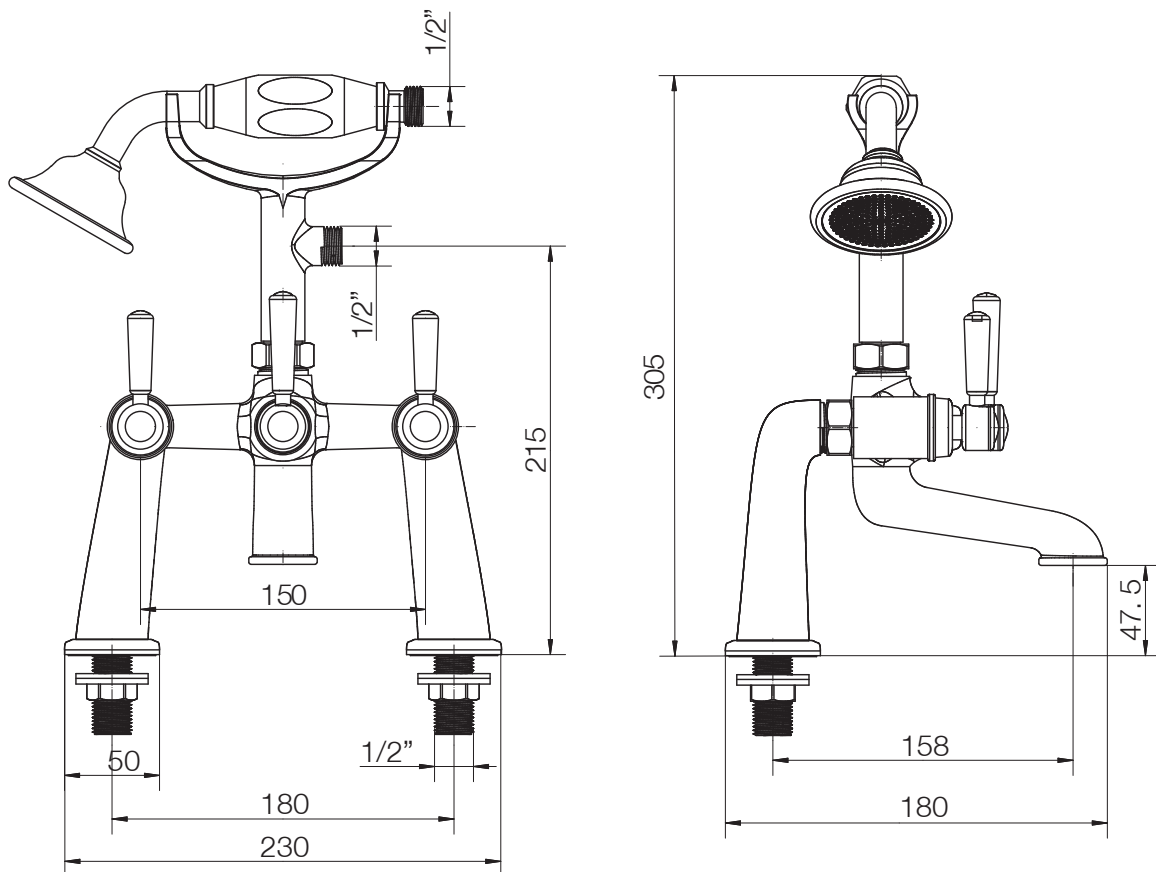

Dimensions

Diagrams not to scale. All dimensions in mm (tolerance of +/-5mm)

*Dimensions are subject to change, customers are advised to measure Actual product before commencing installation.

FAQs

Does the tap come fitted with an aerator? Yes, the aerator comes pre-installed but can be replaced.

What size plumbing fittings are needed for the threaded legs? This product will work with standard 3/4" plumbing fittings.

Technical Data Sheet

Halcyon Bath Shower Mixer

TR1118 (Chrome), TR1124 (Brass), TR1205 (Brushed Nickel)