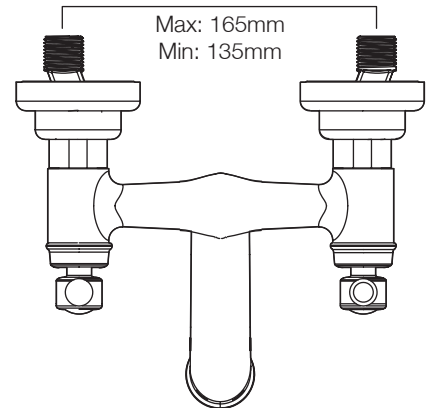

Dimensions

Diagrams not to scale. All dimensions in mm (tolerance of +/-5mm)

*Dimensions are subject to change, customers are advised to measure Actual product before commencing installation.

FAQs

Does the tap come fitted with an aerator? Yes, the aerator comes pre-installed but can be replaced.

Dimensions

*Dimensions are subject to change, customers are advised to measure Actual product before commencing installation.

FAQs

Does the tap come fitted with an aerator? Yes, the aerator comes pre-installed but can be replaced.

What size plumbing fittings are needed for the threaded legs? This product will work with standard 3/4" plumbing fittings.

Technical Data Sheet

Halcyon Wall Mounted Bath Shower Mixer
 TR1201 (Chrome), TR1202 (Brass), TR1203 (Brushed Nickel)