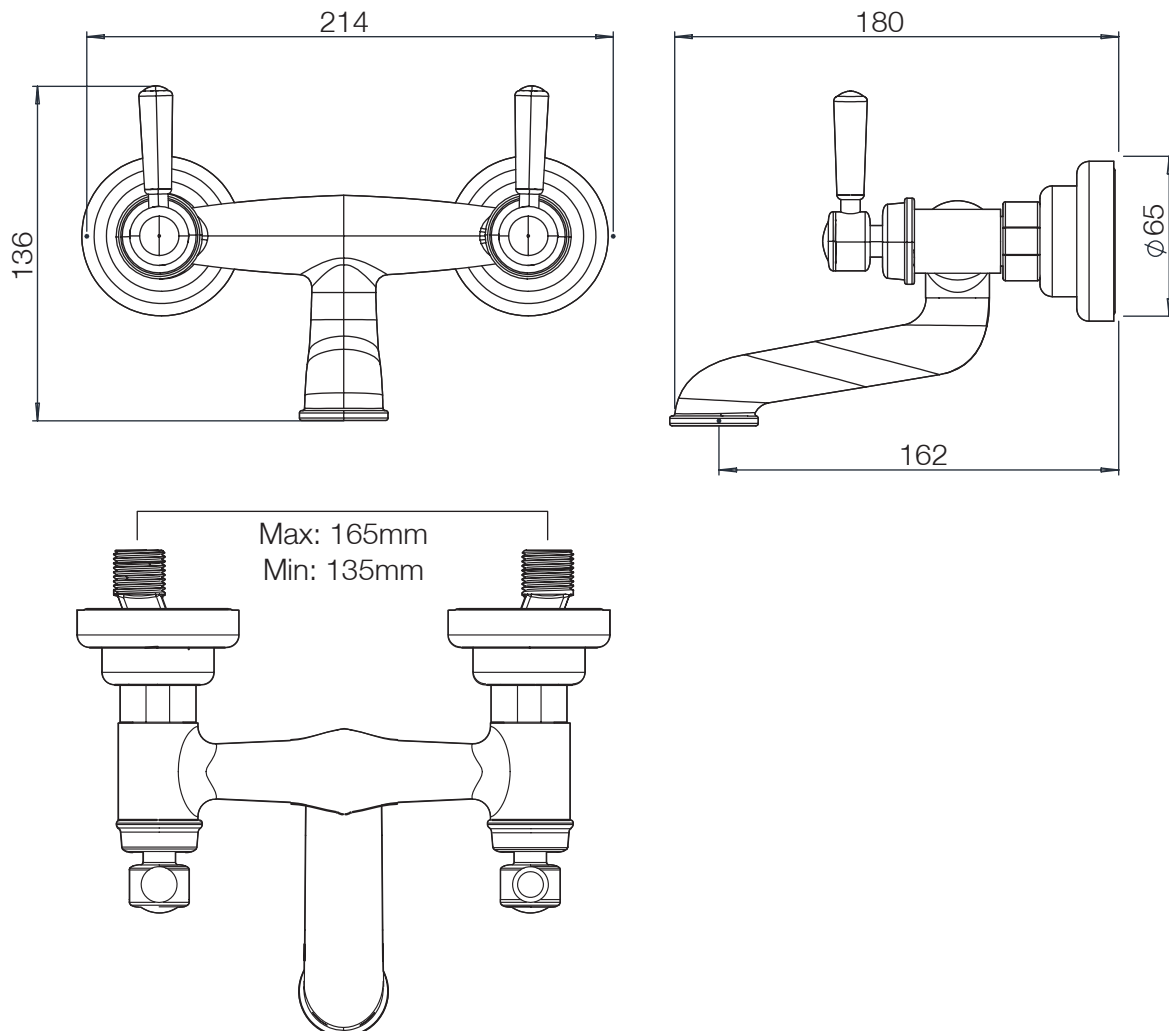

Dimensions

Diagrams not to scale. All dimensions in mm (tolerance of +/-5mm)

*Dimensions are subject to change, customers are advised to measure Actual product before commencing installation.

FAQs

Does the tap come fitted with an aerator? Yes, the aerator comes pre-installed but can be replaced.

What size plumbing fittings are needed for the threaded legs? This product will work with standard 3/4" plumbing fittings.

What size are the connections for the shower hose? The threaded connections on the shower hose are a standard 1/2" BSP connection.

Dimensions

*Dimensions are subject to change, customers are advised to measure Actual product before commencing installation.

FAQs

Does the tap come fitted with an aerator? Yes, the aerator comes pre-installed but can be replaced.