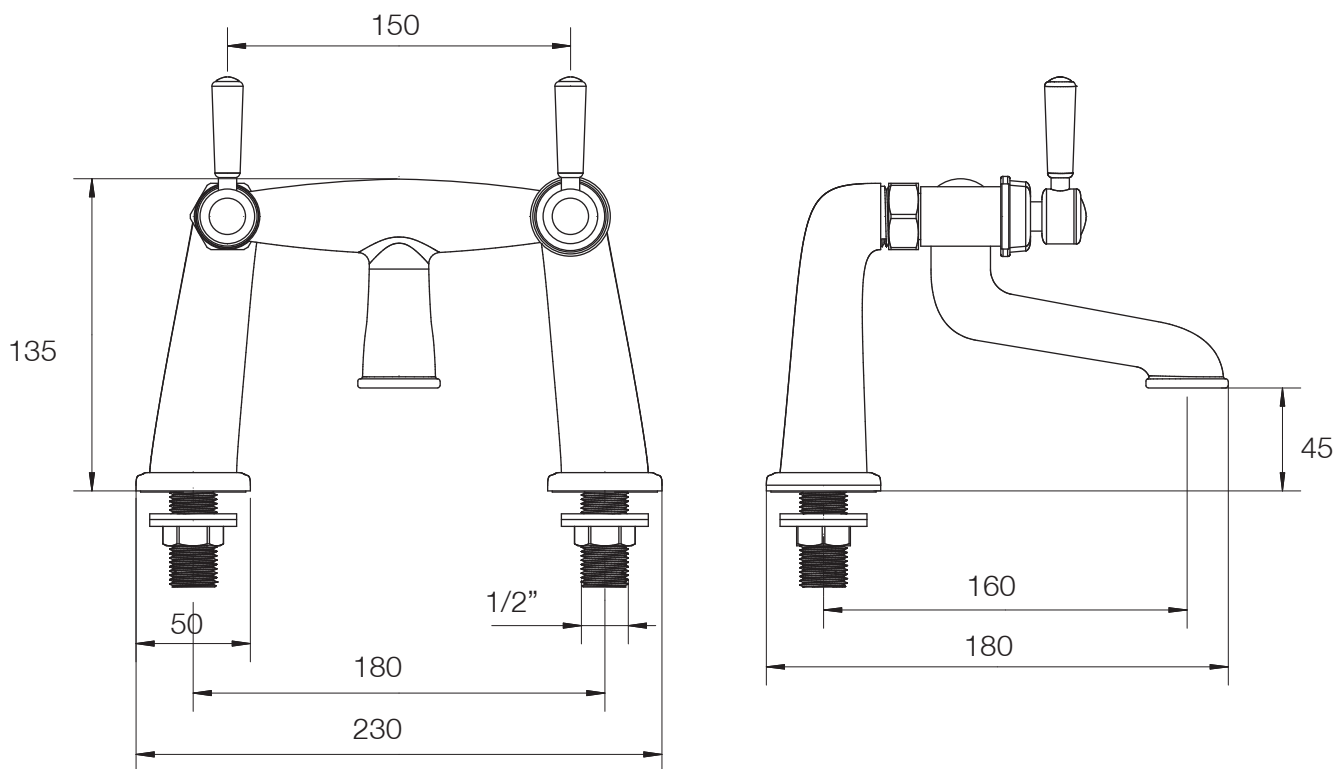

Dimensions

Diagrams not to scale. All dimensions in mm (tolerance of +/-5mm)

*Dimensions are subject to change, customers are advised to measure Actual product before commencing installation.

FAQs

What is the size of the tap tail connection? The tap tails have a 15mm compression fitting

What bore is the tap tail? The tails have a 10mm internal bore.

What length are the tap tails? The tails are 300mm in length.

Does the tap come fitted with an aerator? Yes, the aerator comes pre-installed but can be replaced.

Dimensions

Diagrams not to scale. All dimensions in mm (tolerance of +/-5mm)

*Dimensions are subject to change, customers are advised to measure Actual product before commencing installation.

FAQs

Does the tap come fitted with an aerator? Yes, the aerator comes pre-installed but can be replaced.