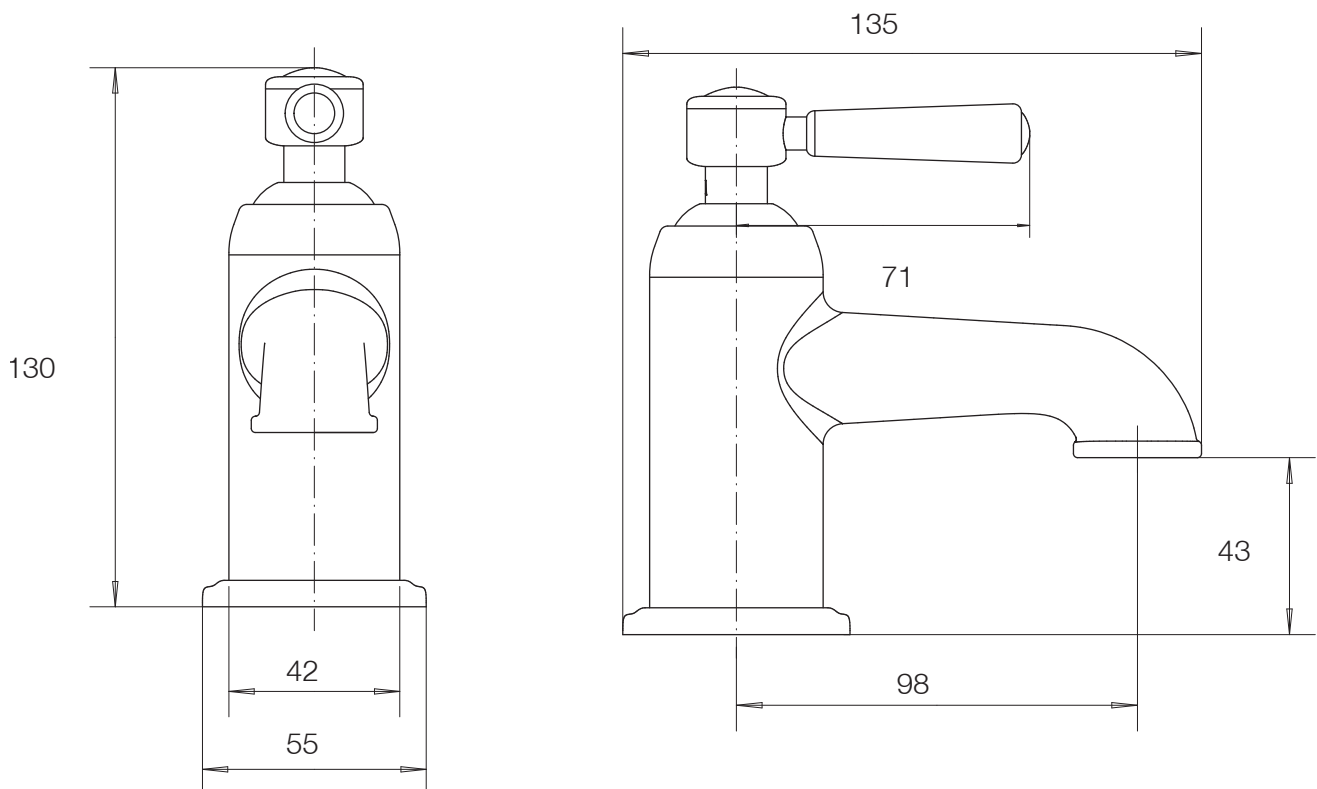

Dimensions

Diagrams not to scale. All dimensions in mm (tolerance of +/-5mm)

*Dimensions are subject to change, customers are advised to measure Actual product before commencing installation.

FAQs

What is the size of the tap tail connection? The tap tails have a 15mm compression fitting

What bore is the tap tail? The tails have a 10mm internal bore.

What length are the tap tails? The tails are 300mm in length.

Does the tap come fitted with an aerator? Yes, the aerator comes pre-installed but can be replaced.