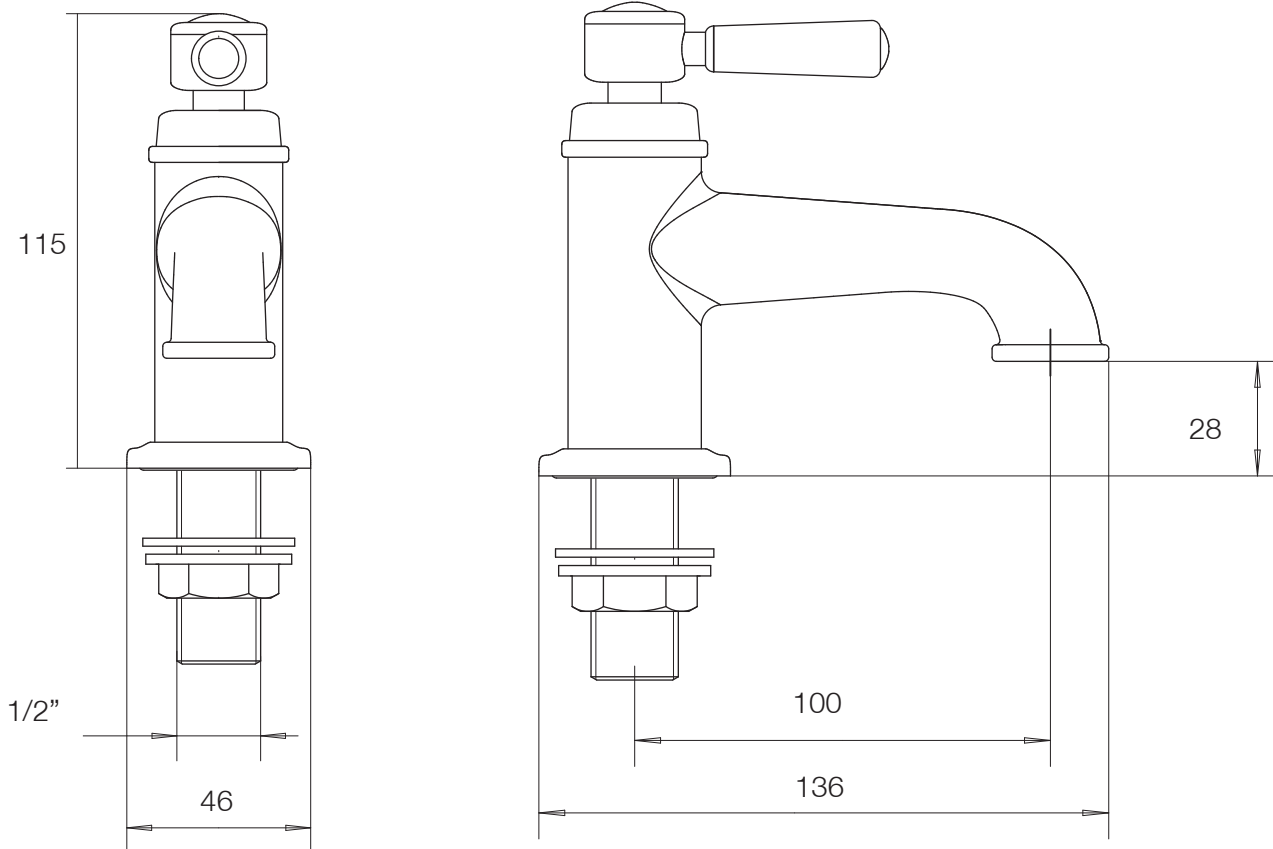

Technical Data Sheet

Halcyon Basin Taps (Pair)

TR1113 (Chrome), TR1119 (Brass), TR1190 (Brushed Nickel)

Chrome, Brushed Brass, Brushed Nickel

Min Pressure:	0.2bar
0.2bar	6.6 litres / min
0.5bar	9.7 litres / min
1bar	13.5 litres / min
2bar	18.7 litres / min
3bar	23 litres / min

Dimensions

Diagrams not to scale. All dimensions in mm (tolerance of +/-5mm)

*Dimensions are subject to change, customers are advised to measure Actual product before commencing installation.

FAQs

What is the size of the tap plumbing connection? 1/2" BSP threaded