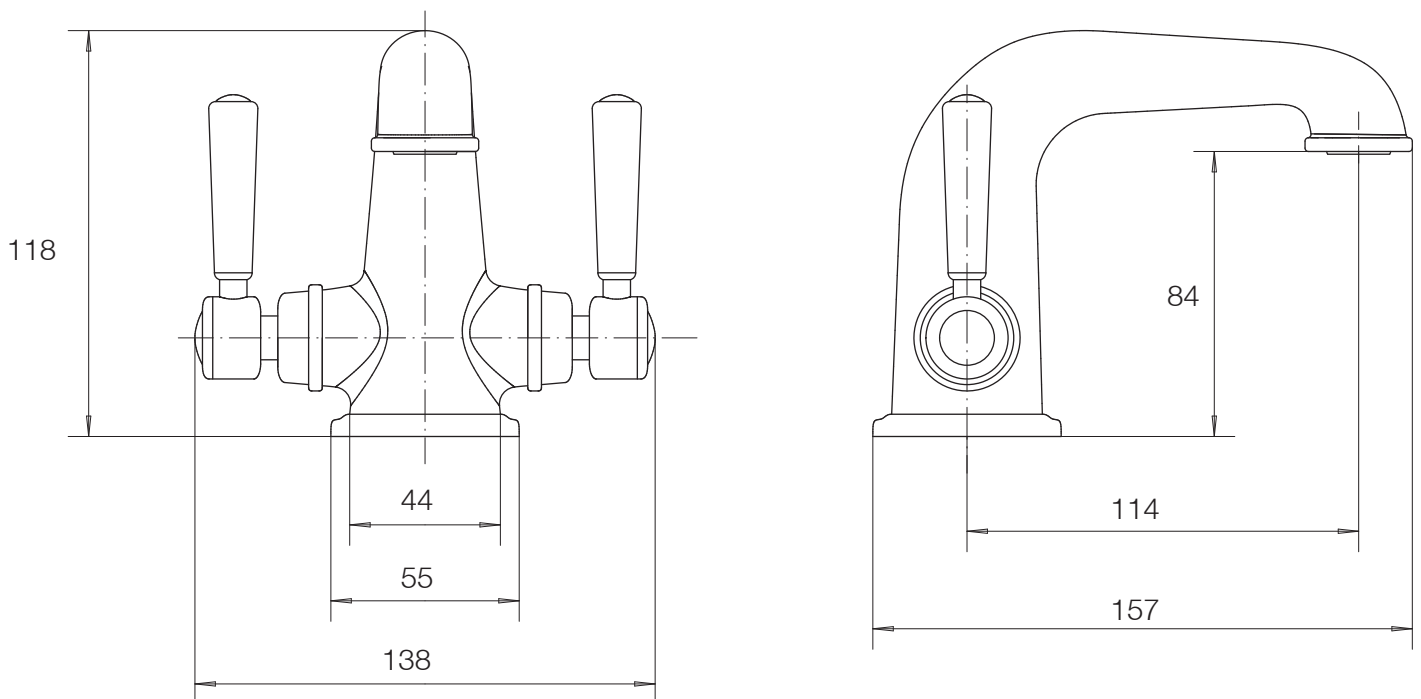

*Dimensions are subject to change, customers are advised to measure Actual product before commencing installation.

FAQs

What is the size of the tap tail connection? The tap tails have a 15mm compression fitting

What bore is the tap tail? The tails have a 10mm internal bore.

What length are the tap tails? The tails are 300mm in length.

Does the tap come fitted with an aerator? Yes, the aerator comes pre-installed but can be replaced.