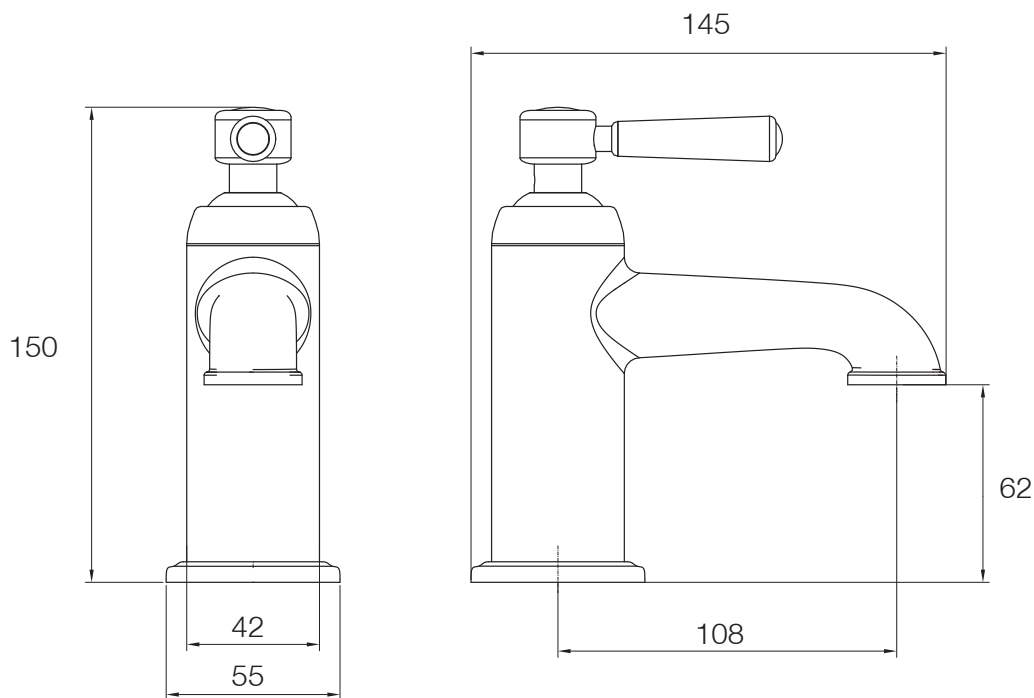

What bore is the tap tail? The tails have a 10mm internal bore.

What length are the tap tails? The tails are 300mm in length.

Does the tap come fitted with an aerator? Yes, the aerator comes pre-installed but can be replaced.

Technical Data Sheet

Halcyon Mono Basin Mixer

TR1116 (Chrome), TR1122 (Brass), TR1187 (Brushed Nickel)

Chrome, Brushed Brass, Brushed Nickel

Min Pressure:	0.2bar
0.2bar	4.1 litres / min
0.5bar	6.1 litres / min
1bar	8.4 litres / min
2bar	11.7 litres / min
3bar	14.3 litres / min

Dimensions

Diagrams not to scale. All dimensions in mm (tolerance of +/-5mm)

*Dimensions are subject to change, customers are advised to measure Actual product before commencing installation.

FAQs

What is the size of the tap tail connection? The tap tails have a 15mm compression fitting