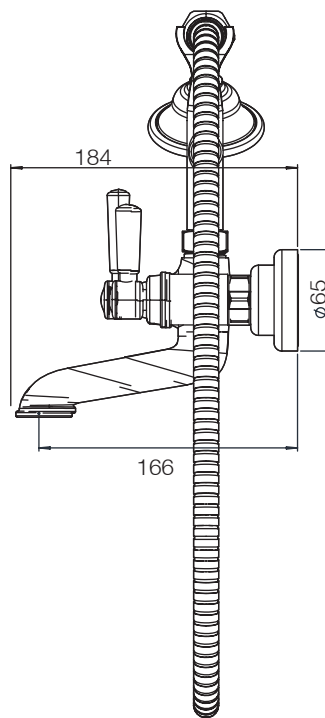

Dimensions

Diagrams not to scale. All dimensions in mm (tolerance of +/-5mm)

*Dimensions are subject to change, customers are advised to measure Actual product before commencing installation.

FAQs

What is the size of the tap tail connection? The tap tails have a 15mm compression fitting

Dimensions

Diagrams not to scale. All dimensions in mm (tolerance of +/-5mm)

*Dimensions are subject to change, customers are advised to measure Actual product before commencing installation.

FAQs

Does the tap come fitted with an aerator? Yes, the aerator comes pre-installed but can be replaced.

What size plumbing fittings are needed for the threaded legs? This product will work with standard 3/4" plumbing fittings.

Technical Data Sheet

Halcyon Wall Mounted Bath Shower Mixer
 TR1201 (Chrome), TR1202 (Brass), TR1203 (Brushed Nickel)