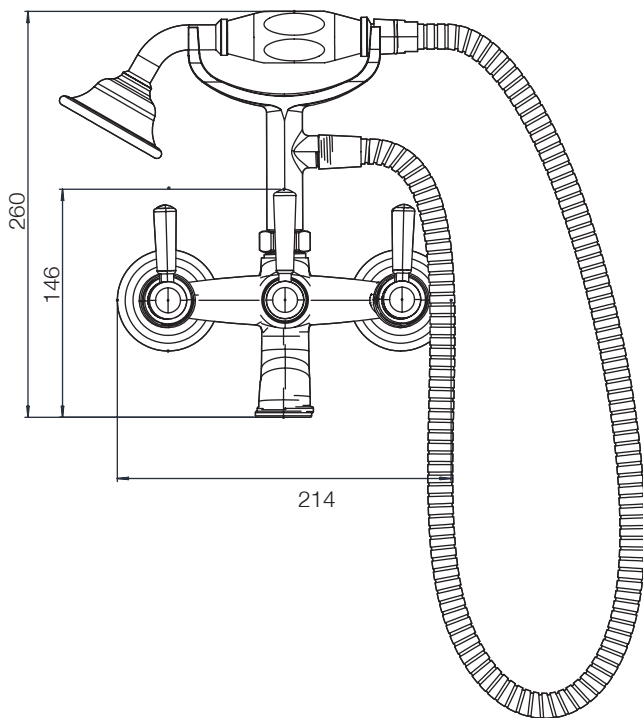

What size plumbing fittings are needed for the threaded legs? This product will work with standard 3/4" plumbing fittings.

What size are the connections for the shower hose? The threaded connections on the shower hose are a standard 1/2" BSP connection.

Dimensions

*Dimensions are subject to change, customers are advised to measure Actual product before commencing installation.

FAQs

Does the tap come fitted with an aerator? Yes, the aerator comes pre-installed but can be replaced.

What size plumbing fittings are needed for the threaded legs? This product will work with standard 3/4" plumbing fittings.

Technical Data Sheet

Halcyon Wall Mounted Bath Shower Mixer
 TR1201 (Chrome), TR1202 (Brass), TR1203 (Brushed Nickel)

Dimensions

Diagrams not to scale. All dimensions in mm (tolerance of +/-5mm)

*Dimensions are subject to change, customers are advised to measure Actual product before commencing installation.

FAQs

Does the tap come fitted with an aerator? Yes, the aerator comes pre-installed but can be replaced.