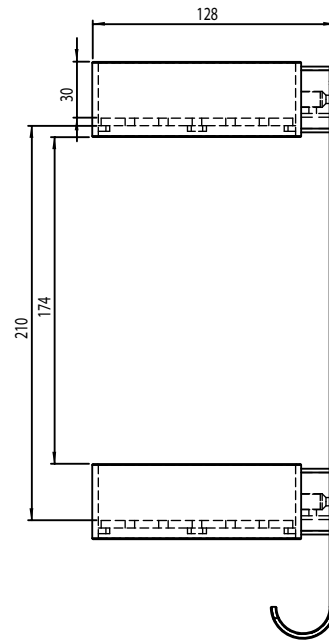

Technical Data Sheet

HALO DOUBLE BOTTLE BASKET

Whats in the box: 1x RB80.02 & Fixings

ROPER RHODES®

Diagrams not to scale
All dimensions in mm
tolerance of +/-5mm

Materials

Wall plate: Chrome plated brass
Basket: Chrome plated brass
Basket base: Gloss white acrylic

**Dimensions are subject to change, customers are advised to measure actual product before commencing installation.
***Fixing point dimensions are for guidance only/the positions of wall fixing must be checked when product is received.

FAQs

Q: Internal basket height?	A: 30mm
Q: Internal basket depth?	A: 105mm
Q: Internal basket width?	A: 239mm
Q: Fixing point centres?	A: 22.5mm
Q: Vertical distance between fixing points?	A: 214mm
Q: Hook diameter?	A: 30mm