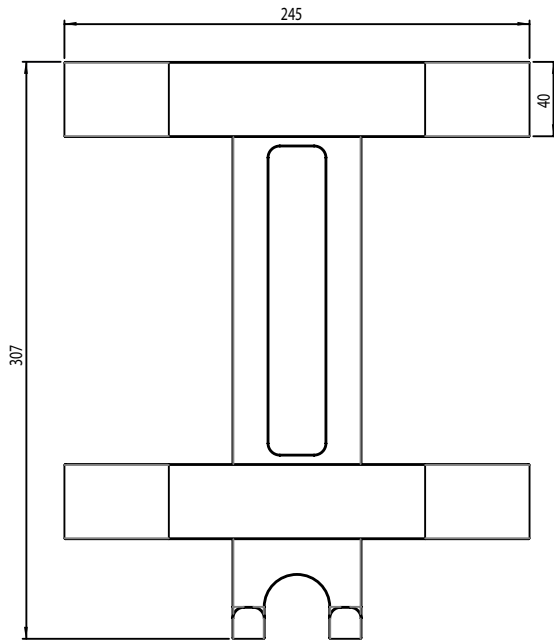

Technical Data Sheet

HALO DOUBLE BOTTLE BASKET

Whats in the box: 1x RB80.02 & Fixings

ROPER RHODES®

Diagrams not to scale
All dimensions in mm
tolerance of +/-5mm

Materials

Wall plate: Chrome plated brass
Basket: Chrome plated brass
Basket base: Gloss white acrylic

**Dimensions are subject to change, customers are advised to measure actual product before commencing installation.
***Fixing point dimensions are for guidance only/the positions of wall fixing must be checked when product is received.

FAQs

Q: Internal basket height?	A: 30mm
Q: Internal basket depth?	A: 105mm
Q: Internal basket width?	A: 239mm
Q: Fixing point centres?	A: 22.5mm
Q: Vertical distance between fixing points?	A: 214mm
Q: Hook diameter?	A: 30mm