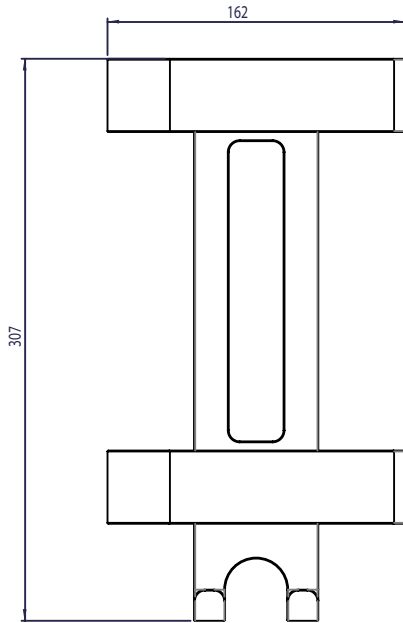

## HALO DOUBLE CORNER BASKET

Whats in the box: 1x RB50.02 & Fixings

Diagrams not to scale  
All dimensions in mm  
tolerance of +/-5mm

### FAQs

Q: Internal basket height?	A: 31mm
Q: Internal basket depth?	A: 174mm
Q: Internal basket width?	A: 157mm
Q: Fixing point centres?	A: 22.5mm
Q: Vertical distance between fixing points?	A: 214mm
Q: Thickness of wall plate?	A: 3mm
Q: Hook diameter?	A: 30mm