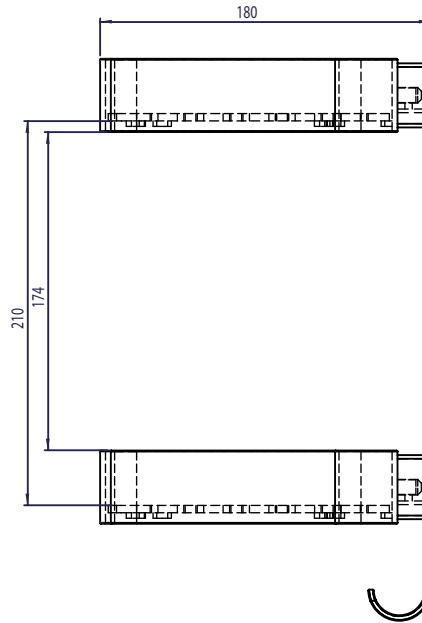

## HALO DOUBLE CORNER BASKET

Whats in the box: 1x RB50.02 & Fixings

Diagrams not to scale  
All dimensions in mm  
tolerance of +/-5mm

### FAQs

Q: Internal basket height?	A: 31mm
Q: Internal basket depth?	A: 174mm
Q: Internal basket width?	A: 157mm
Q: Fixing point centres?	A: 22.5mm
Q: Vertical distance between fixing points?	A: 214mm
Q: Thickness of wall plate?	A: 3mm
Q: Hook diameter?	A: 30mm