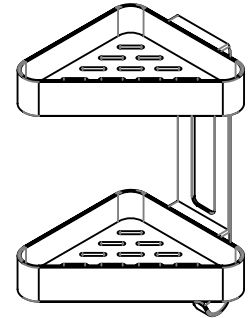

## HALO DOUBLE CORNER BASKET

Whats in the box: 1x RB50.02 & Fixings

Diagrams not to scale  
All dimensions in mm  
tolerance of +/-5mm

### Materials

Wall plate: Chrome plated brass  
Basket: Chrome plated brass  
Basket base: Gloss white acrylic

\*\*Dimensions are subject to change, customers are advised to measure actual product before commencing installation.  
\*\*\*Fixing point dimensions are for guidance only/the positions of wall fixing must be checked when product is received.