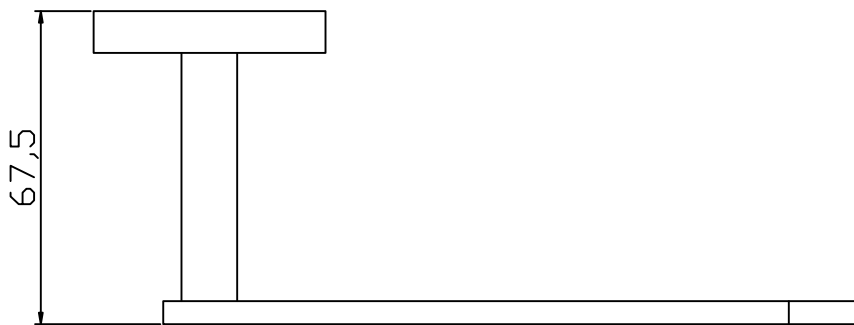

Ignite Towel Rail - 8524.02

Dimensions (mm)

Not to scale

Ignite Towel Ring - 8522.02

Dimensions (mm)

Not to scale

Ignite Toilet Roll Holder - 8518.02

Dimensions (mm)

Not to scale

Ignite Robe Hook - 8520.02

Dimensions (mm)

Not to scale

Ignite Frosted Glass Tumbler & Holder - 8516.02

Dimensions (mm)

Not to scale

Ignite Frosted Glass Soap Dispenser - 8515.02

Dimensions (mm)

Not to scale

Ignite Toughened, Frosted Glass Shelf - 8512.02

Dimensions (mm)

Not to scale