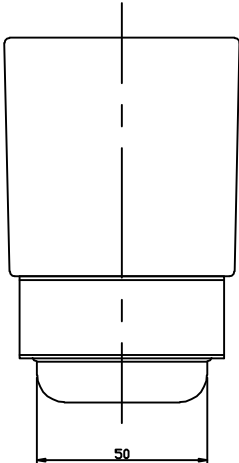

Ignite Towel Rail - 8524.02

Dimensions (mm)

Not to scale

Ignite Towel Ring - 8522.02

Dimensions (mm)

Not to scale

Ignite Toilet Roll Holder - 8518.02

Dimensions (mm)

Not to scale

Ignite Robe Hook - 8520.02

Dimensions (mm)

Not to scale

Ignite Frosted Glass Tumbler & Holder - 8516.02

Dimensions (mm)

Not to scale

Ignite Frosted Glass Soap Dispenser - 8515.02

Dimensions (mm)

Not to scale

Ignite Toughened, Frosted Glass Shelf - 8512.02

Dimensions (mm)

Not to scale