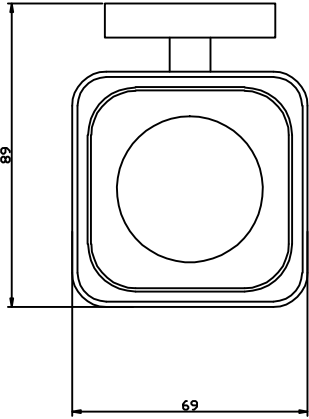

Ignite Towel Rail - 8524.02

Dimensions (mm)

Not to scale

Ignite Towel Ring - 8522.02

Dimensions (mm)

Not to scale

Ignite Toilet Roll Holder - 8518.02

Dimensions (mm)

Not to scale

Ignite Robe Hook - 8520.02

Dimensions (mm)

Not to scale

Ignite Frosted Glass Tumbler & Holder - 8516.02

Dimensions (mm)

Not to scale

Ignite Frosted Glass Soap Dispenser - 8515.02

Dimensions (mm)

Not to scale

Ignite Toughened, Frosted Glass Shelf - 8512.02

Dimensions (mm)

Not to scale