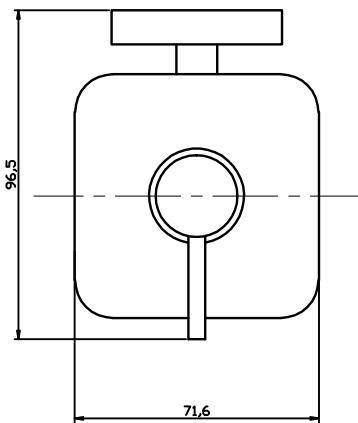

Ignite Towel Rail - 8524.02

Dimensions (mm)

Not to scale

Ignite Towel Ring - 8522.02

Dimensions (mm)

Not to scale

Ignite Toilet Roll Holder - 8518.02

Dimensions (mm)

Not to scale

Ignite Robe Hook - 8520.02

Dimensions (mm)

Not to scale

Ignite Frosted Glass Tumbler & Holder - 8516.02

Dimensions (mm)

Not to scale

Ignite Frosted Glass Soap Dispenser - 8515.02

Dimensions (mm)

Not to scale

Ignite Toughened, Frosted Glass Shelf - 8512.02

Dimensions (mm)

Not to scale