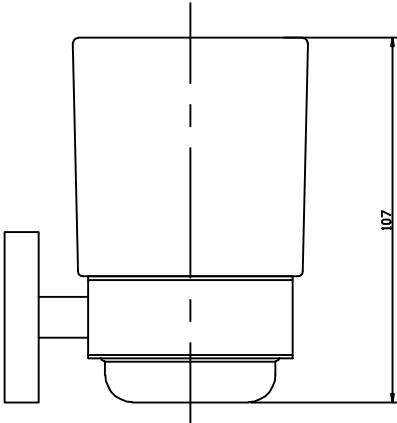

Ignite Towel Rail - 8524.02

Dimensions (mm)

Not to scale

Ignite Towel Ring - 8522.02

Dimensions (mm)

Not to scale

Ignite Toilet Roll Holder - 8518.02

Dimensions (mm)

Not to scale

Ignite Robe Hook - 8520.02

Dimensions (mm)

Not to scale

Ignite Frosted Glass Tumbler & Holder - 8516.02

Dimensions (mm)

Not to scale

Ignite Frosted Glass Soap Dispenser - 8515.02

Dimensions (mm)

Not to scale

Ignite Toughened, Frosted Glass Shelf - 8512.02

Dimensions (mm)

Not to scale