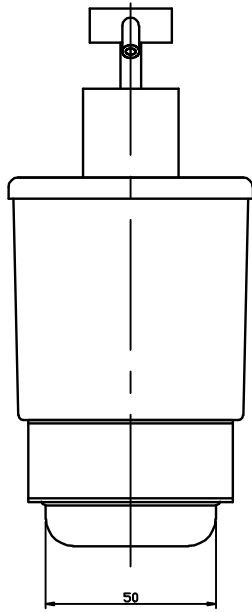

Ignite Towel Rail - 8524.02

Dimensions (mm)

Not to scale

Ignite Towel Ring - 8522.02

Dimensions (mm)

Not to scale

Ignite Toilet Roll Holder - 8518.02

Dimensions (mm)

Not to scale

Ignite Robe Hook - 8520.02

Dimensions (mm)

Not to scale

Ignite Frosted Glass Tumbler & Holder - 8516.02

Dimensions (mm)

Not to scale

Ignite Frosted Glass Soap Dispenser - 8515.02

Dimensions (mm)

Not to scale

Ignite Toughened, Frosted Glass Shelf - 8512.02

Dimensions (mm)

Not to scale