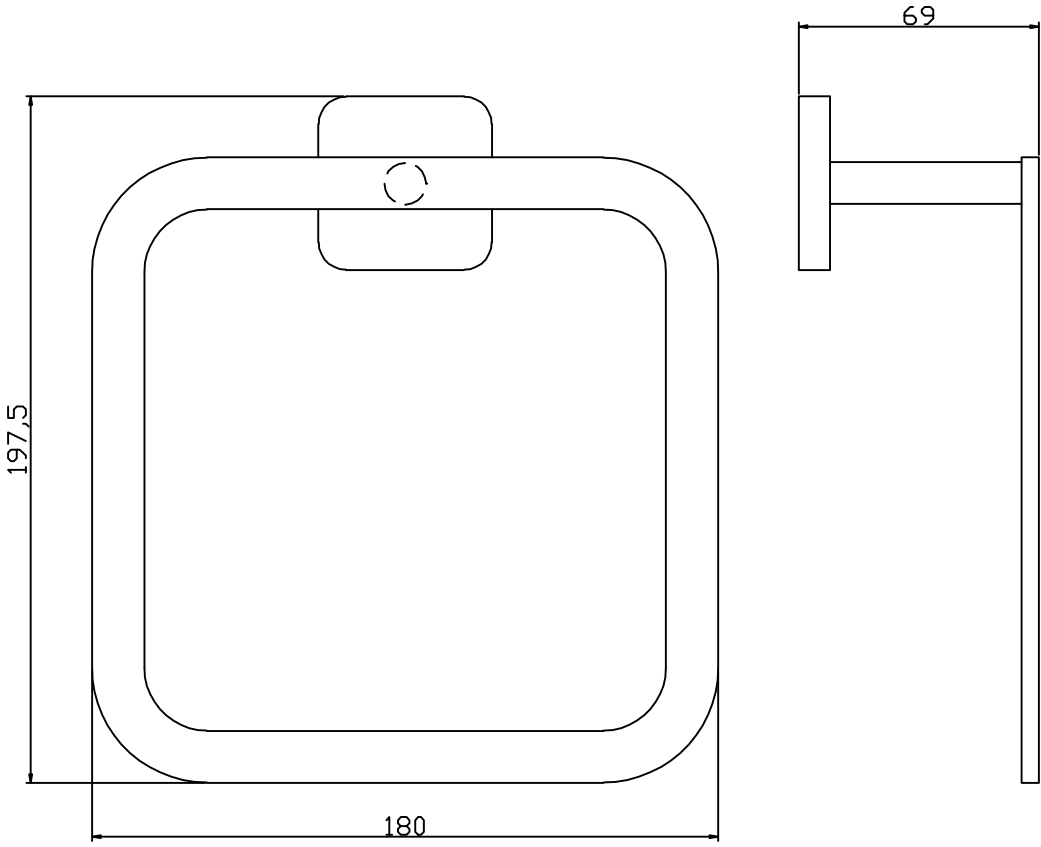

Ignite Towel Rail - 8524.02

Dimensions (mm)

Not to scale

Ignite Towel Ring - 8522.02

Dimensions (mm)

Not to scale

Ignite Toilet Roll Holder - 8518.02

Dimensions (mm)

Not to scale

Ignite Robe Hook - 8520.02

Dimensions (mm)

Not to scale

Ignite Frosted Glass Tumbler & Holder - 8516.02

Dimensions (mm)

Not to scale

Ignite Frosted Glass Soap Dispenser - 8515.02

Dimensions (mm)

Not to scale

Ignite Toughened, Frosted Glass Shelf - 8512.02

Dimensions (mm)

Not to scale