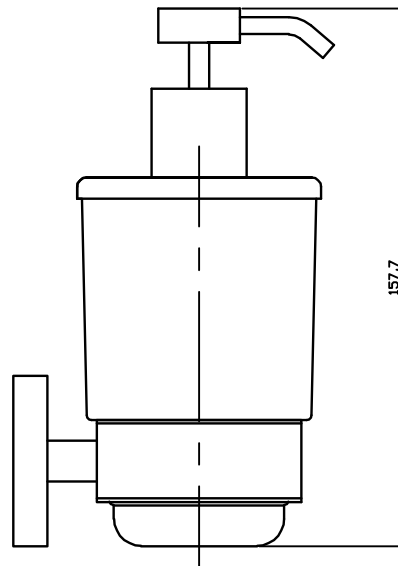

Ignite Towel Rail - 8524.02

Dimensions (mm)

Not to scale

Ignite Towel Ring - 8522.02

Dimensions (mm)

Not to scale

Ignite Toilet Roll Holder - 8518.02

Dimensions (mm)

Not to scale

Ignite Robe Hook - 8520.02

Dimensions (mm)

Not to scale

Ignite Frosted Glass Tumbler & Holder - 8516.02

Dimensions (mm)

Not to scale

Ignite Frosted Glass Soap Dispenser - 8515.02

Dimensions (mm)

Not to scale

Ignite Toughened, Frosted Glass Shelf - 8512.02

Dimensions (mm)

Not to scale