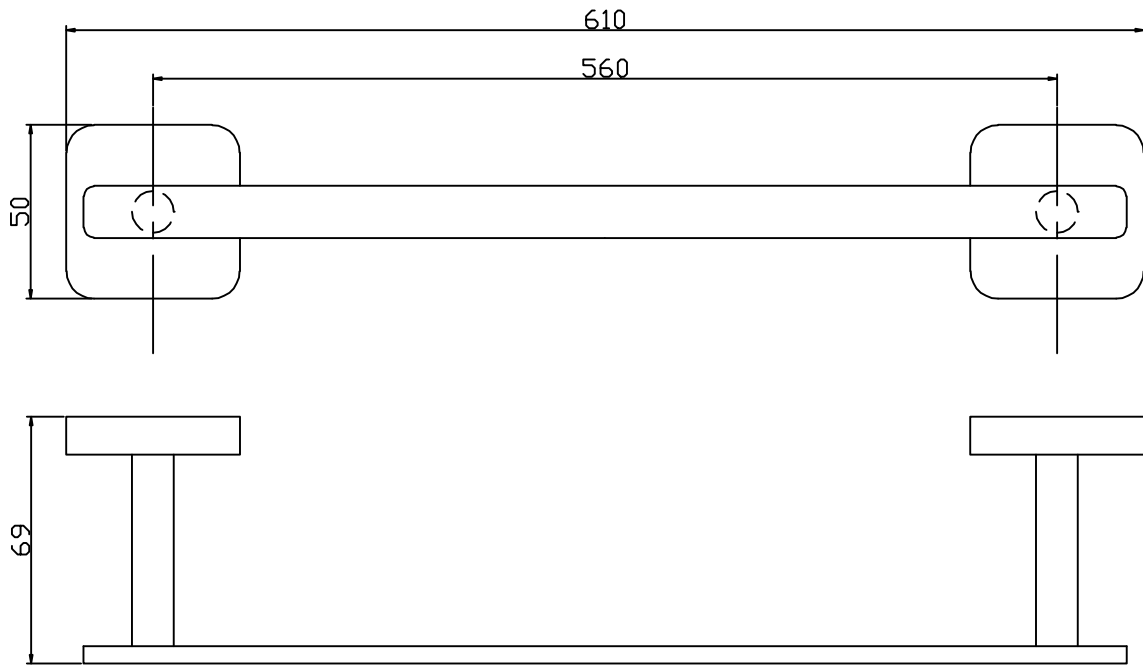

Ignite Towel Rail - 8524.02

Dimensions (mm)

Not to scale

Ignite Towel Ring - 8522.02

Dimensions (mm)

Not to scale

Ignite Toilet Roll Holder - 8518.02

Dimensions (mm)

Not to scale

Ignite Robe Hook - 8520.02

Dimensions (mm)

Not to scale

Ignite Frosted Glass Tumbler & Holder - 8516.02

Dimensions (mm)

Not to scale

Ignite Frosted Glass Soap Dispenser - 8515.02

Dimensions (mm)

Not to scale

Ignite Toughened, Frosted Glass Shelf - 8512.02

Dimensions (mm)

Not to scale