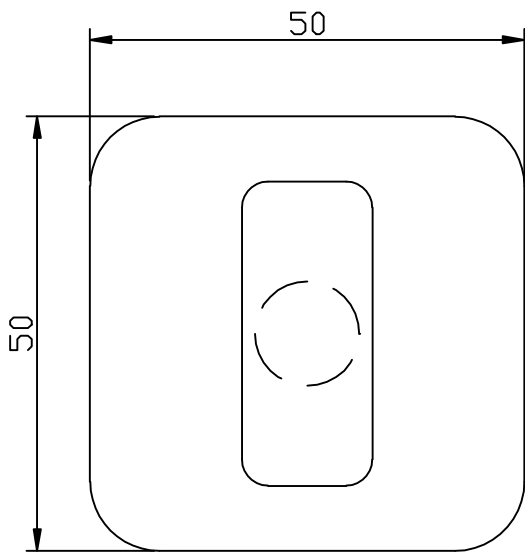

Ignite Towel Rail - 8524.02

Dimensions (mm)

Not to scale

Ignite Towel Ring - 8522.02

Dimensions (mm)

Not to scale

Ignite Toilet Roll Holder - 8518.02

Dimensions (mm)

Not to scale

Ignite Robe Hook - 8520.02

Dimensions (mm)

Not to scale

Ignite Frosted Glass Tumbler & Holder - 8516.02

Dimensions (mm)

Not to scale

Ignite Frosted Glass Soap Dispenser - 8515.02

Dimensions (mm)

Not to scale

Ignite Toughened, Frosted Glass Shelf - 8512.02

Dimensions (mm)

Not to scale