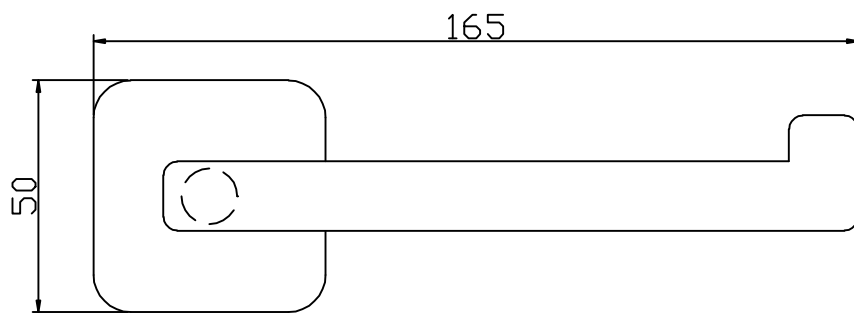

Ignite Towel Rail - 8524.02

Dimensions (mm)

Not to scale

Ignite Towel Ring - 8522.02

Dimensions (mm)

Not to scale

Ignite Toilet Roll Holder - 8518.02

Dimensions (mm)

Not to scale

Ignite Robe Hook - 8520.02

Dimensions (mm)

Not to scale

Ignite Frosted Glass Tumbler & Holder - 8516.02

Dimensions (mm)

Not to scale

Ignite Frosted Glass Soap Dispenser - 8515.02

Dimensions (mm)

Not to scale

Ignite Toughened, Frosted Glass Shelf - 8512.02

Dimensions (mm)

Not to scale