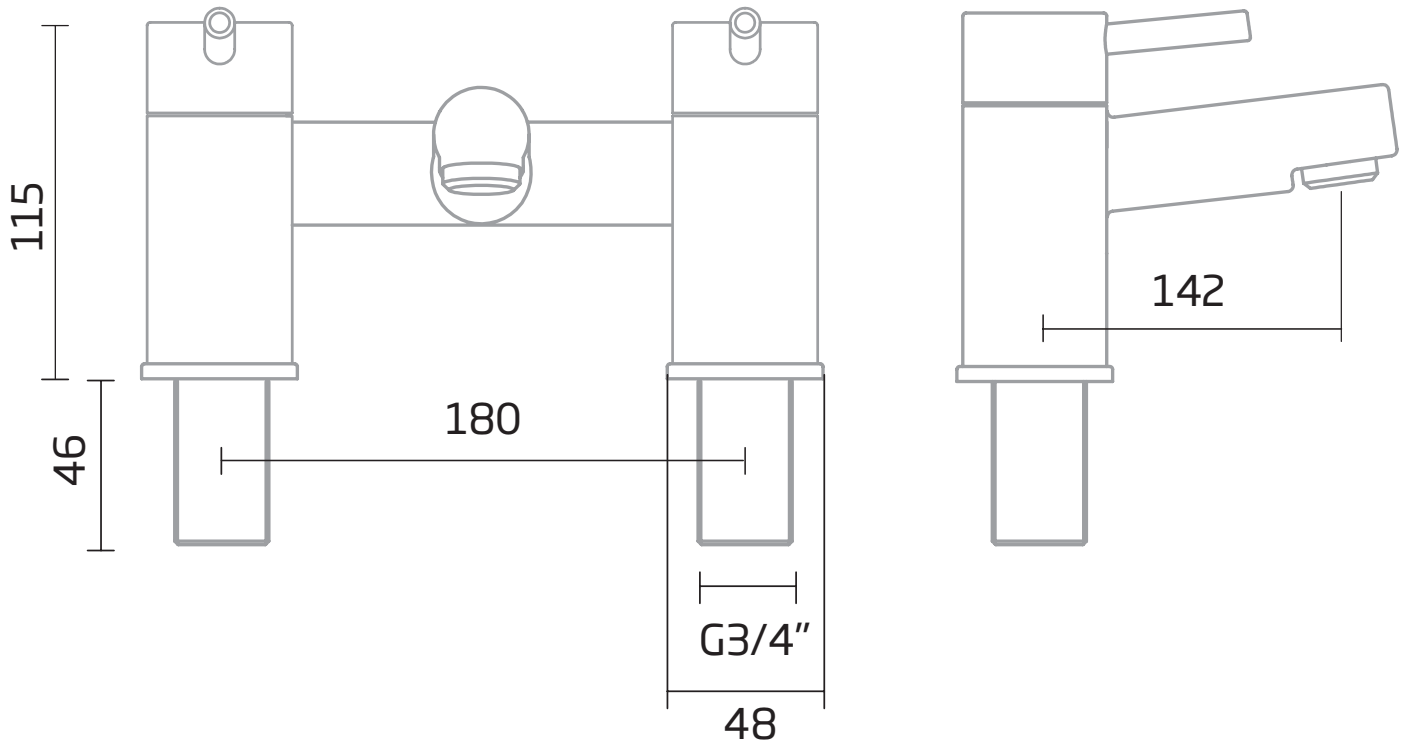

# Technical Data Sheet

Joy Bath Filler - TR1005

No.	Description	Code	Fixings Included
1	Joy Bath Filler	TR1005	YES

Min Pressure:	0.1bar
0.2bar	14.8 litres / min
0.3bar	15.2 litres / min
0.4bar	16.7 litres / min
0.5bar	18.5 litres / min
1bar	25.7 litres / min
2bar	32.5 litres / min

## Dimensions - TR1005

Diagrams not to scale. All dimensions in mm (tolerance of +/-5mm)

\*Dimensions are subject to change, customers are advised to measure actual product before commencing installation.

## FAQs

**Does the tap come fitted with an aerator?** Yes, the aerator comes pre-installed but can be replaced.

**What size plumbing fittings are needed for the threaded legs?** This product will work with standard 3/4" plumbing fittings.