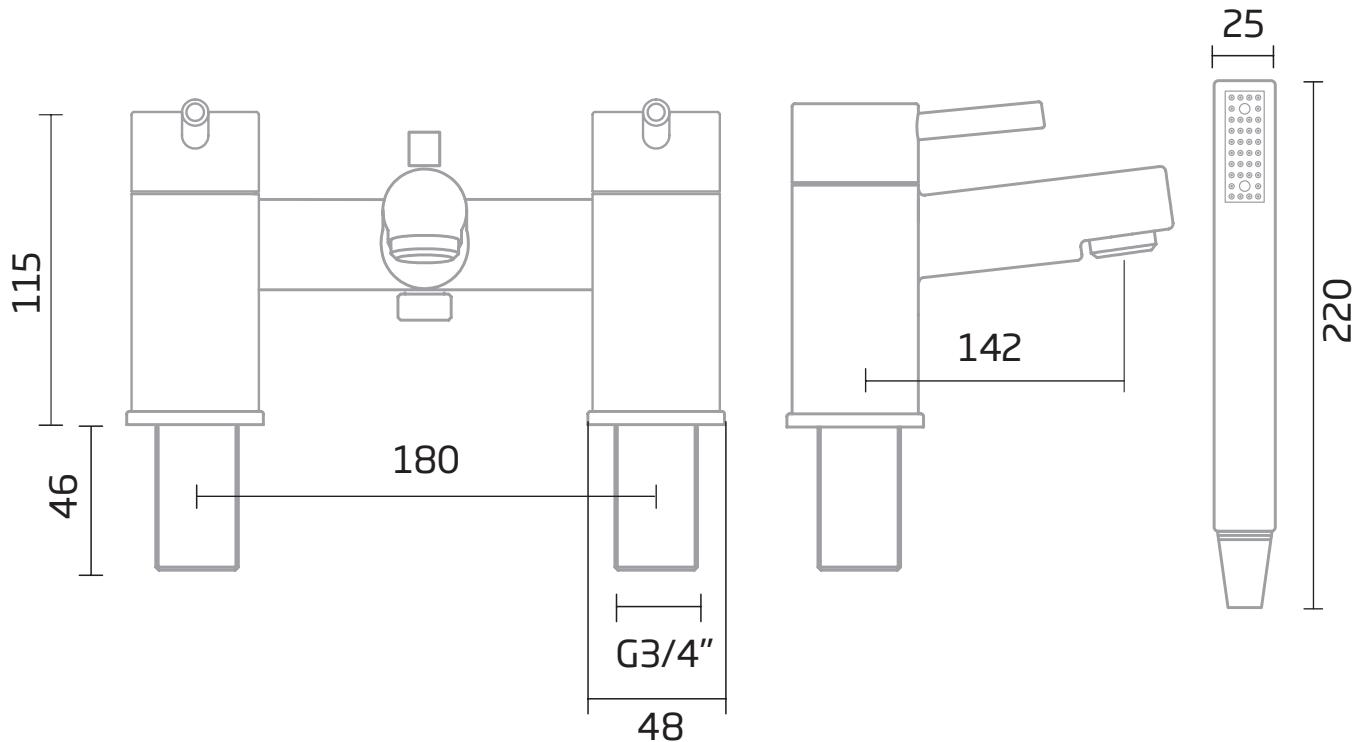

Technical Data Sheet

Joy Bath Shower Mixer - TR1012

No.	Description	Code	Fixings Included
1	Joy Bath Shower Mixer	TR1012	YES

Min Pressure:	0.3bar
0.2bar	8.8 litres / min
0.3bar	10.9 litres / min
0.4bar	12.6 litres / min
0.5bar	14.1 litres / min
1bar	20 litres / min
2bar	28.3 litres / min

Dimensions - TR1012

Diagrams not to scale. All dimensions in mm (tolerance of +/-5mm)

*Dimensions are subject to change, customers are advised to measure actual product before commencing installation.

FAQs

Does the tap come fitted with an aerator? Yes, the aerator comes pre-installed but can be replaced.

What size plumbing fittings are needed for the threaded legs? This product will work with standard 3/4" plumbing fittings.

What size are the connections for the shower hose? The threaded connections on the shower hose are a standard 1/2" BSP connection.