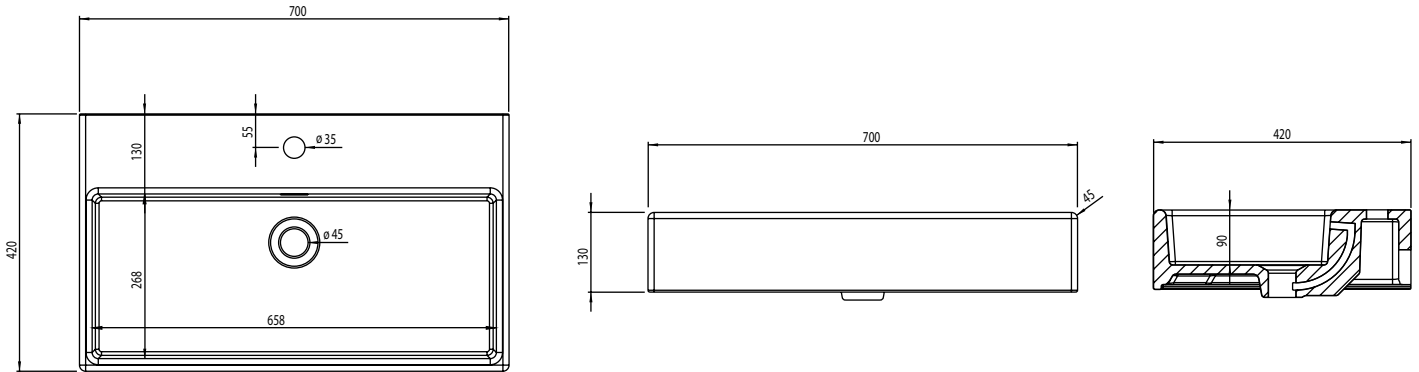

## LANDSOWN 700mm Ceramic Basin

Whats in the box: 1x LAN700.C

**TAVISTOCK**  
inspiring bathrooms

Diagrams not to scale  
All dimensions in mm  
tolerance of +/-5mm

### Materials

Basin: Ceramic

\*Dimensions are subject to change, customers are advised to measure actual product before commencing installation.

\*\*Fixing point dimensions are for guidance only/the positions of wall fixing must be checked when product is received.

### FAQs

Q: What is the maximum water depth of the basin?

A: 60mm up to the overflow.

Q: What is the internal depth?

A: The internal depth is 90mm.

Q: Whats is the width of the Tapledge?

A: The Tapledge is 130mm wide.

Q: What is the distance from the Taphole centre to Basin Waste?

A: 155mm