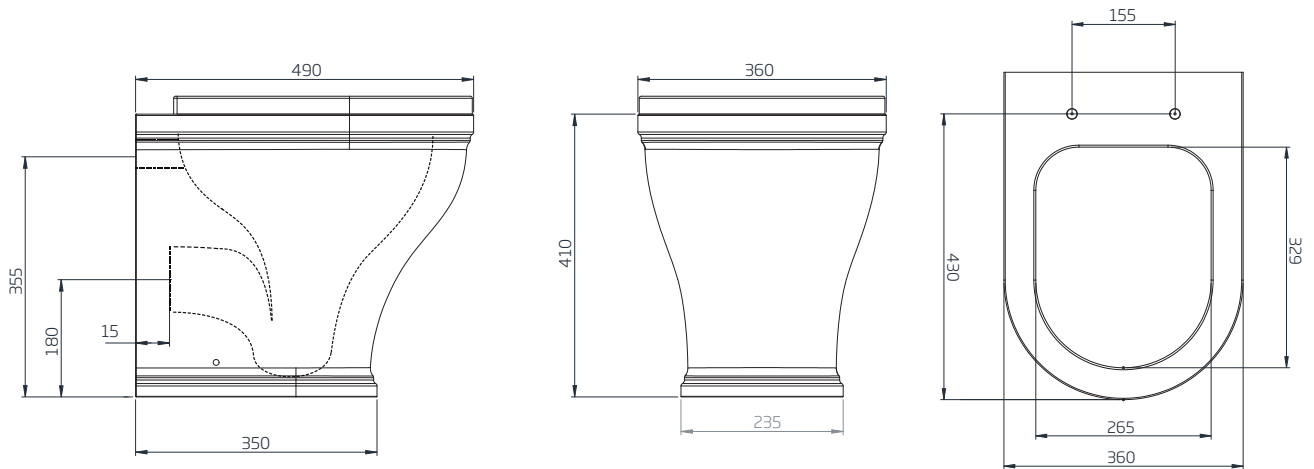

TECHNICAL DATA SHEET

Langford Back To Wall WC Pan - DC14015

R2

| NO. | Description | Product Code | Fixings included | Gross Weight |
|-----|------------------------|--------------|------------------|--------------|
| 1 | Soft Close Toilet Seat | DC14031 | YES | 2.1KG |
| 2 | Back to Wall WC | DC14015 | YES | 25KG |

Floor Fixings

- 1. 2x Nylon Floor Bracket
- 2. 4x Stainless Steel Screws
- 3. 2x Nylon Screw Plugs
- 4. 2x Nylon Screw Collars
- 5. 2x Nylon Collars Caps (Metalic Finish)

Spare Code: SP14211

DIMENSIONS

DIAGRAMS NOT TO SCALE | ALL DIMENSIONS IN MM TOLERANCE OF ± 5 MM
ALL PRODUCTS CONFORM TO BRITISH STANDARDS

*Dimensions are subject to change, customers are advised to measure actual product before commencing installation.

**Fixing point dimensions are for guidance only. The positions of fixings must be checked when product is received.

Q - Rim type?
A - Rimless

| Key Dimensions Descriptions | Key Dimensions (mm) |
|-------------------------------------|---------------------|
| Front to Back Footprint | 350mm |
| Left to Right Footprint | 235mm |
| Bowl Front to Back | 329mm |
| Bowl Left to Right | 265mm |
| Pan Height | 410mm |
| Pan Overall front to Back | 490mm |
| Centre Flush Inlet to Floor | 355mm |
| Centre Waste Outlet to Floor | 180mm |
| Width of Void | 180mm |
| Is there a Ceramic Brace Bar | No |
| Distance from Spigot to back of Pan | 15mm |