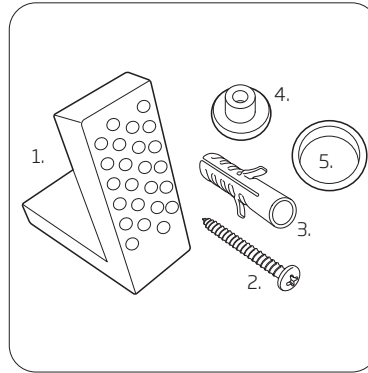

TECHNICAL DATA SHEET

Langford Back To Wall WC Pan - DC14015

R2

| NO. | Description | Product Code | Fixings included | Gross Weight |
|-----|------------------------|--------------|------------------|--------------|
| 1 | Soft Close Toilet Seat | DC14031 | YES | 2.1KG |
| 2 | Back to Wall WC | DC14015 | YES | 25KG |

Floor Fixings

- 1. 2x Nylon Floor Bracket
- 2. 4x Stainless Steel Screws
- 3. 2x Nylon Screw Plugs
- 4. 2x Nylon Screw Collars
- 5. 2x Nylon Collars Caps (Metalic Finish)

Spare Code: SP14211

DIMENSIONS

DIAGRAMS NOT TO SCALE | ALL DIMENSIONS IN MM TOLERANCE OF ± 5 MM
ALL PRODUCTS CONFORM TO BRITISH STANDARDS

*Dimensions are subject to change, customers are advised to measure actual product before commencing installation.

**Fixing point dimensions are for guidance only. The positions of fixings must be checked when product is received.

Q - Rim type?
A - Rimless

| Key Dimensions Descriptions | Key Dimensions (mm) |
|-------------------------------------|---------------------|
| Front to Back Footprint | 350mm |
| Left to Right Footprint | 235mm |
| Bowl Front to Back | 329mm |
| Bowl Left to Right | 265mm |
| Pan Height | 410mm |
| Pan Overall front to Back | 490mm |
| Centre Flush Inlet to Floor | 355mm |
| Centre Waste Outlet to Floor | 180mm |
| Width of Void | 180mm |
| Is there a Ceramic Brace Bar | No |
| Distance from Spigot to back of Pan | 15mm |