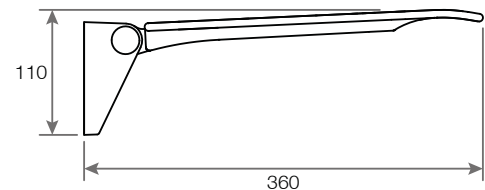

## LUX CONTEMPORARY THERMOSET SHOWER SEAT - 8030

NO.	Description	Product Code	Fixings included
I	Thermoset shower seat	8030	YES

### Features:

- Compact design - Ideal for shower cubicles
- Folds up flat to the wall when not in use
- Durable thermoset plastic design
- Soft Closing Mechanism
- Easy to install
- Holds up to 200KG

### DIMENSIONS

DIAGRAMS NOT TO SCALE | ALL DIMENSIONS IN MM TOLERANCE OF  $\pm 5$ MM  
ALL PRODUCTS CONFORM TO BRITISH STANDARDS

\*Dimensions are subject to change, customers are advised to measure actual product before commencing installation.  
\*\*Fixing point dimensions are for guidance only. The positions of fixings must be checked when product is received.