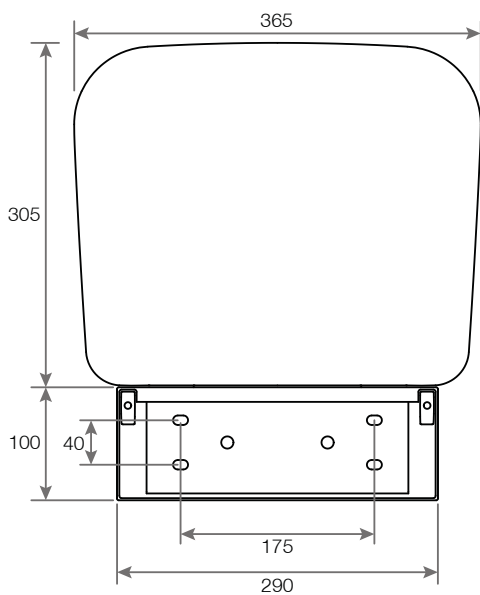

## LUX CONTEMPORARY THERMOSET SHOWER SEAT - 8030

NO.	Description	Product Code	Fixings included
I	Thermoset shower seat	8030	YES

### Features:

- Compact design - Ideal for shower cubicles
- Folds up flat to the wall when not in use
- Durable thermoset plastic design
- Soft Closing Mechanism
- Easy to install
- Holds up to 200KG

### DIMENSIONS

DIAGRAMS NOT TO SCALE | ALL DIMENSIONS IN MM TOLERANCE OF  $\pm 5$ MM  
ALL PRODUCTS CONFORM TO BRITISH STANDARDS

\*Dimensions are subject to change, customers are advised to measure actual product before commencing installation.  
\*\*Fixing point dimensions are for guidance only. The positions of fixings must be checked when product is received.