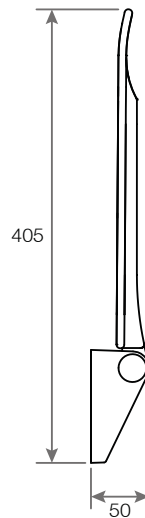

## LUX CONTEMPORARY THERMOSET SHOWER SEAT - 8030

NO.	Description	Product Code	Fixings included
I	Thermoset shower seat	8030	YES

### Features:

- Compact design - Ideal for shower cubicles
- Folds up flat to the wall when not in use
- Durable thermoset plastic design
- Soft Closing Mechanism
- Easy to install
- Holds up to 200KG

### DIMENSIONS

DIAGRAMS NOT TO SCALE | ALL DIMENSIONS IN MM TOLERANCE OF  $\pm 5$ MM  
ALL PRODUCTS CONFORM TO BRITISH STANDARDS

\*Dimensions are subject to change, customers are advised to measure actual product before commencing installation.  
\*\*Fixing point dimensions are for guidance only. The positions of fixings must be checked when product is received.

### PARTS CHECKLIST

M10 Fischer SX  
Nylon Wall Plug  
x4

Stainless Steel  
Washer  
x4

M8 x 70mm  
Stainless Steel Bolt  
x4

M6 Allen Key  
x1

M6 Grub Screw  
x2

Shower Seat x1

Hanging Plate x1