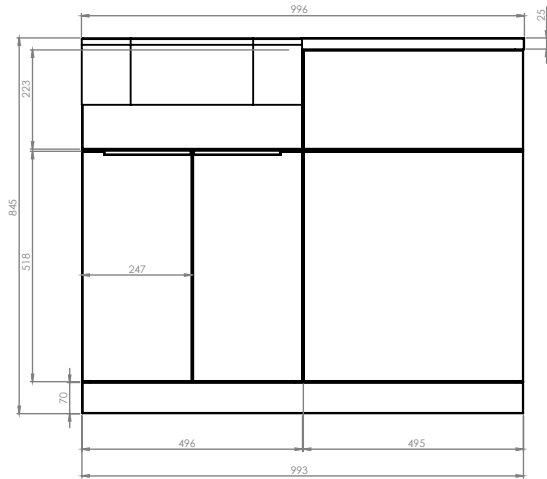

## MATCH 1000mm Combination Unit LH / RH

What's in the box: 1x MAT10R.X or 1x MAT10L.X

**TAVISTOCK**  
inspiring bathrooms

\*Reference basin TDS for further info

NOTE: LH unit shown, reverse dimensions for RH

### Materials

Carcass: 18mm MFC or Painted MDF

Fascia Components: 18mm MFC or Painted MDF

\*\*Dimensions are subject to change, customers are advised to measure actual product before commencing installation.

\*\*\*Fixing point dimensions are for guidance only/the positions of wall fixing must be checked when product is received.

Diagrams not to scale  
All dimensions in mm  
Tolerance of +/-5mm