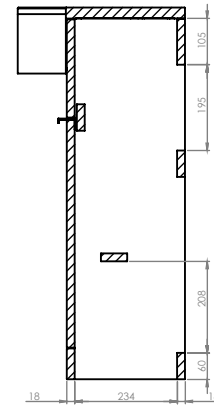

## MATCH 1000mm Combination Unit LH / RH

What's in the box: 1x MAT10R.X or 1x MAT10L.X

**TAVISTOCK**  
inspiring bathrooms

\*Reference basin TDS for further info

NOTE: LH unit shown, reverse dimensions for RH

### Materials

Carcass: 18mm MFC or Painted MDF

Fascia Components: 18mm MFC or Painted MDF

\*\*Dimensions are subject to change, customers are advised to measure actual product before commencing installation.

\*\*\*Fixing point dimensions are for guidance only/the positions of wall fixing must be checked when product is received.

Diagrams not to scale  
All dimensions in mm  
Tolerance of +/-5mm

Q: How deep is the unit with door open?

A: Approximately 520mm at 90°.

Q: Can the doors be adjusted?

A: The door can be adjusted as detailed in the supplied instructions.

Q: What is the shelf capacity?

A: Shelf maximum depth: 180mm.