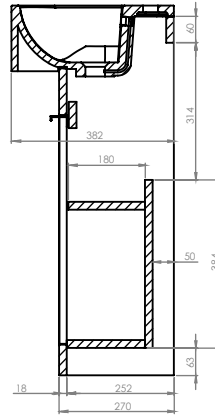

## MATCH 1000mm Combination Unit LH / RH

What's in the box: 1x MAT10R.X or 1x MAT10L.X

**TAVISTOCK**  
inspiring bathrooms

\*Reference basin TDS for further info

NOTE: LH unit shown, reverse dimensions for RH

### Materials

Carcass: 18mm MFC or Painted MDF

Fascia Components: 18mm MFC or Painted MDF

\*\*Dimensions are subject to change, customers are advised to measure actual product before commencing installation.

\*\*\*Fixing point dimensions are for guidance only/the positions of wall fixing must be checked when product is received.

Diagrams not to scale  
All dimensions in mm  
Tolerance of +/-5mm

Q: How deep is the unit with door open?

A: Approximately 520mm at 90°.

Q: Can the doors be adjusted?

A: The door can be adjusted as detailed in the supplied instructions.

Q: What is the shelf capacity?

A: Shelf maximum depth: 180mm.