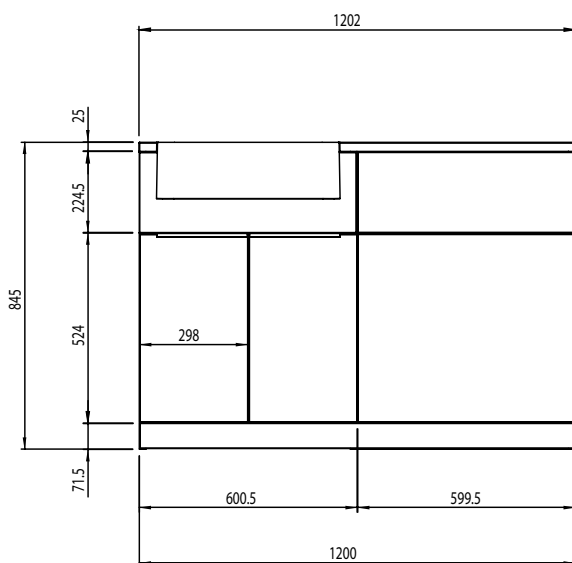

Technical Data Sheet

MATCH 1200mm Combination Unit LH / RH

What's in the box: 1x MAT12L.X or 1x MAT12R.X

TAVISTOCK
inspiring bathrooms

*Reference basin TDS for further info
NOTE: LH unit shown, reverse dimensions for RH

Q: How deep is the unit with door open?

A: Approximately 588mm at 90°.

Q: Can the doors be adjusted?

A: The door can be adjusted as detailed in the supplied instructions.

Q: What is the shelf capacity?

A: Shelf maximum depth: 201mm.