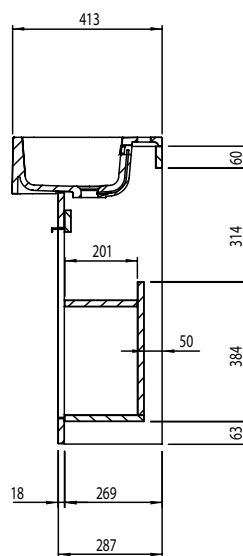

Technical Data Sheet

MATCH 1200mm Combination Unit LH / RH

What's in the box: 1x MAT12L.X or 1x MAT12R.X

TAVISTOCK
inspiring bathrooms

*Reference basin TDS for further info
NOTE: LH unit shown, reverse dimensions for RH

***Fixing point dimensions are for guidance only/the positions of wall fixing must be checked when product is received.

Diagrams not to scale
All dimensions in mm
Tolerance of +/-5mm

FAQs

Q: How big is the plumbing void?

Q: How deep is the unit with door open?

A: Approximately 588mm at 90°.

Q: Can the doors be adjusted?

A: The door can be adjusted as detailed in the supplied instructions.

Q: What is the shelf capacity?

A: Shelf maximum depth: 201mm.