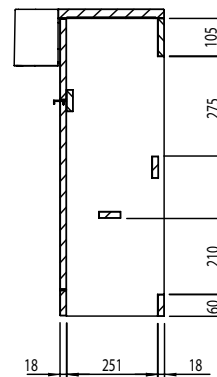

Technical Data Sheet

MATCH 1200mm Combination Unit LH / RH

What's in the box: 1x MAT12L.X or 1x MAT12R.X

TAVISTOCK
inspiring bathrooms

*Reference basin TDS for further info
NOTE: LH unit shown, reverse dimensions for RH

***Fixing point dimensions are for guidance only/the positions of wall fixing must be checked when product is received.

Diagrams not to scale
All dimensions in mm
Tolerance of +/-5mm

FAQs

Q: How big is the plumbing void?

Q: How deep is the unit with door open?

A: Approximately 588mm at 90°.

Q: Can the doors be adjusted?

A: The door can be adjusted as detailed in the supplied instructions.

Q: What is the shelf capacity?

A: Shelf maximum depth: 201mm.