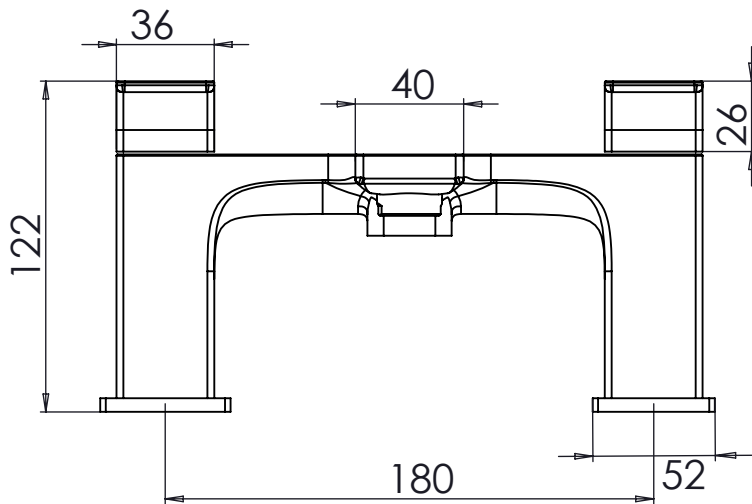

Technical Data Sheet

ROPER RHODES®

METRIC Deck Mounted Bath Filler Black - T393203

No.	Description	Code	Fixings Included
1	METRIC Deck Mounted Bath Filler Black	T393203	YES

Min Pressure:	0.2bar
0.2bar	13.6 litres / min
0.3bar	15.9 litres / min
0.4bar	18.2 litres / min
0.5bar	20.5 litres / min
1bar	28.2 litres / min
2bar	39.6 litres / min

Dimensions:

Diagrams not to scale. All dimensions in mm (tolerance of +/-5mm)

*Dimensions are subject to change, customers are advised to measure actual product before commencing installation.

FAQs

What is the size of the bath filler threaded connection? The threaded connectors have a standard 3/4" BSP fixing.