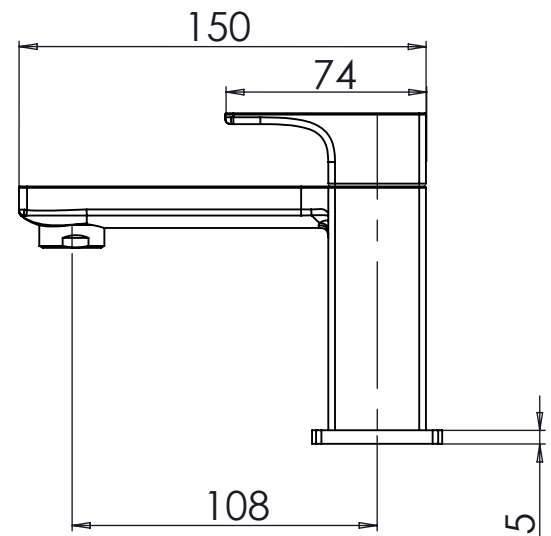

Technical Data Sheet

ROPER RHODES®

METRIC Deck Mounted Bath Filler Black - T393203

No.	Description	Code	Fixings Included
1	METRIC Deck Mounted Bath Filler Black	T393203	YES

Min Pressure:	0.2bar
0.2bar	13.6 litres / min
0.3bar	15.9 litres / min
0.4bar	18.2 litres / min
0.5bar	20.5 litres / min
1bar	28.2 litres / min
2bar	39.6 litres / min

Dimensions:

Diagrams not to scale. All dimensions in mm (tolerance of +/-5mm)

*Dimensions are subject to change, customers are advised to measure actual product before commencing installation.

FAQs

What is the size of the bath filler threaded connection? The threaded connectors have a standard 3/4" BSP fixing.