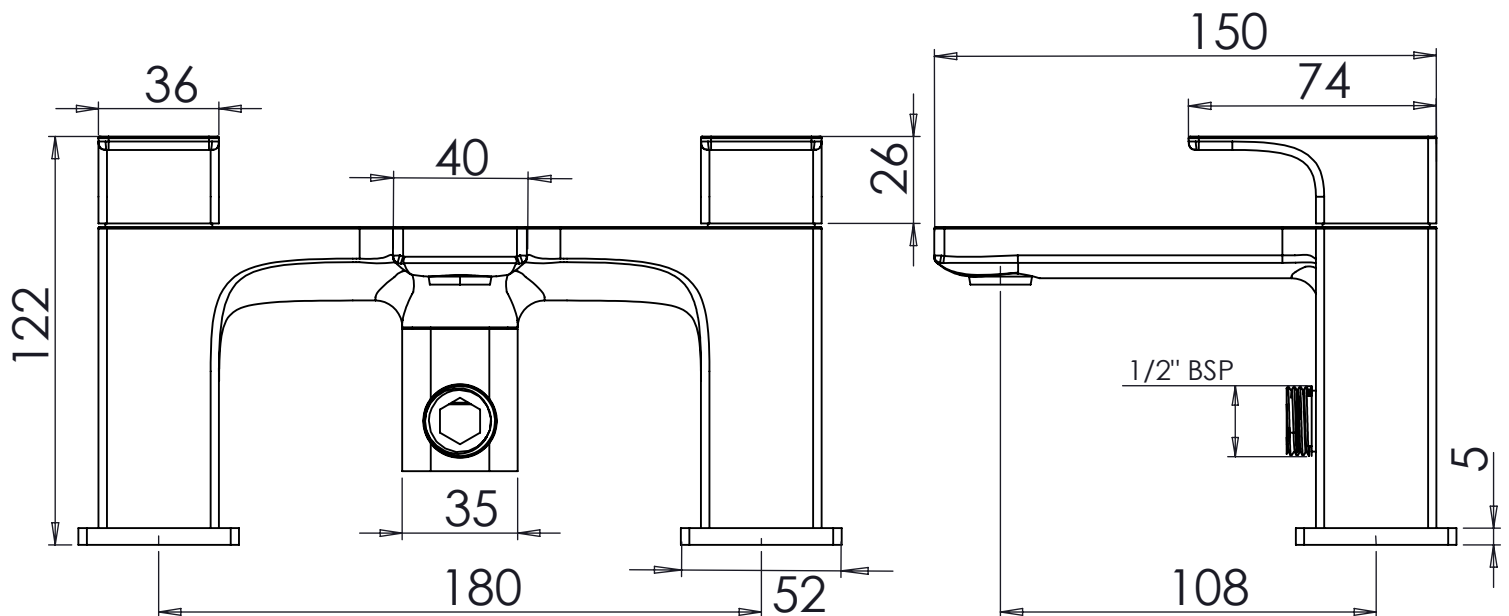

Technical Data Sheet

ROPER RHODES®

METRIC Deck Mounted Bath Shower Mixer - T394202

No.	Description	Code	Fixings Included
1	METRIC Deck Mounted Bath Shower Mixer	T394202	YES

Min Pressure:	0.2bar
0.2bar	13.6 litres / min
0.3bar	15.9 litres / min
0.4bar	18.2 litres / min
0.5bar	20.5 litres / min
1bar	28.2 litres / min
2bar	39.6 litres / min

Dimensions:

Diagrams not to scale. All dimensions in mm (tolerance of +/-5mm)

*Dimensions are subject to change, customers are advised to measure actual product before commencing installation.

FAQs

What is the size of the bath filler threaded connection? The threaded connectors have a standard 3/4" BSP fixing.