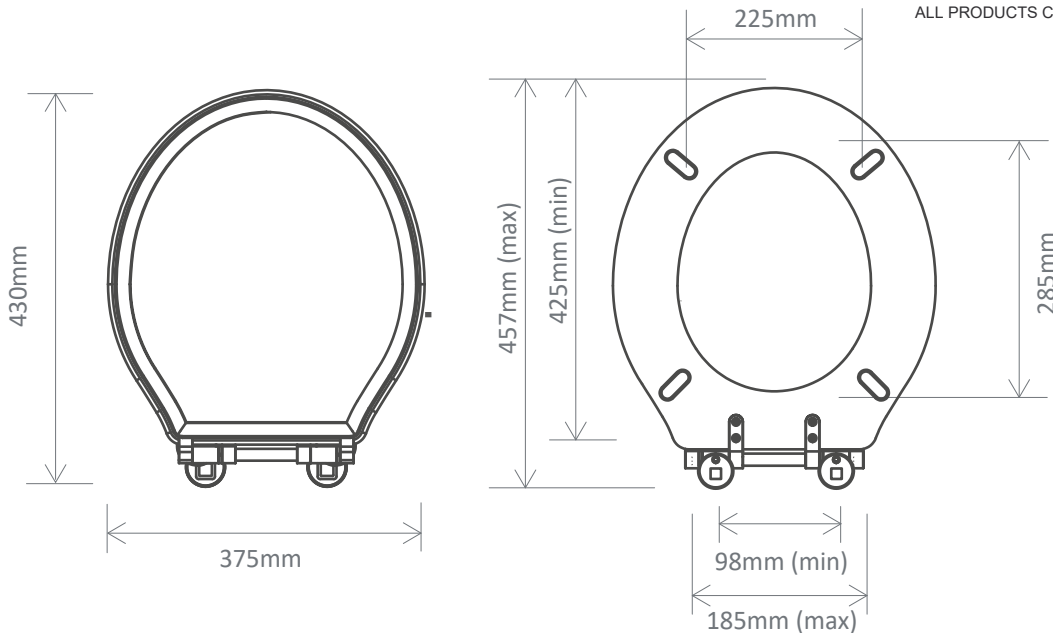

TECHNICAL DATA SHEET

Mocha Painted SC Toilet Seat - DC4006

ROPER RHODES®

NO.	Description	Product Code	Fixings included	Gross Weight	Net Weight
1	Mocha Painted SC Toilet Seat	DC4006	YES	3.65kg	--

Spares Codes:

Bar Hinge Assembly for Painted Seats - **SP14199**

Soft Close Toilet Seat Bar Hinge
Fixing Pack - **SP14200**

Spare O-Ring Base Seal (x1) - **SP17378**

DIMENSIONS - DC4006

DIAGRAMS NOT TO SCALE | ALL DIMENSIONS IN MM | TOLERANCE OF ± 5MM
ALL PRODUCTS CONFORM TO THE BRITISH FIXING STANDARDS

*Dimensions are subject to change, customers are advised to measure actual product before commencing installation.

**Fixing point dimensions are for guidance only/the positions of wall fixing must be checked when product is received.

FAQs

Q - What's the maximum test load of the seat?

A - 150kg

Q - What are the fixings made from?

A - See fixing details

Key Dimensions Descriptions	Key Dimensions (mm)
Seat/Lid Front to Back	430mm
Seat/Lid Left to Right	375mm
Ring Hole Front to Back	285mm
Ring Hole Left to Right	225mm
Seat Overall Thickness	57mm
Width of Back of Seat	Input Dimension
Min/Max Adjustment for Fixings	98/185, 425/457