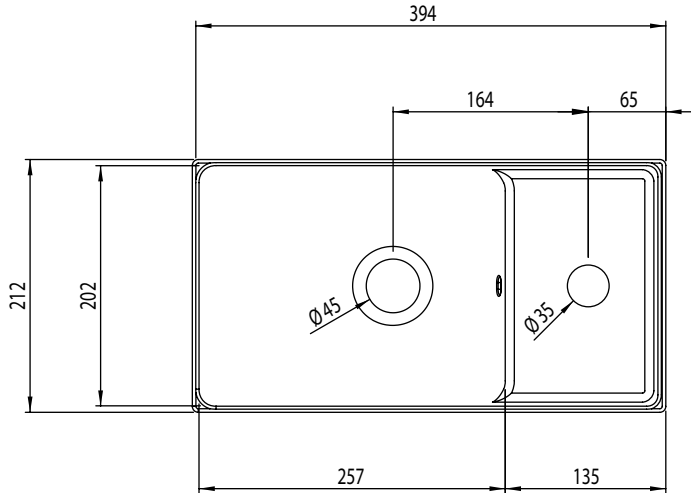

Technical Data Sheet

NIMBLE 400mm Ceramic Basin

Whats in the box: 1x NIM400C

TAVISTOCK
inspiring bathrooms

Diagrams not to scale
All dimensions in mm
tolerance of +/-5mm

Materials

Basin: Ceramic

*Dimensions are subject to change, customers are advised to measure actual product before commencing installation.

**Fixing point dimensions are for guidance only/the positions of wall fixing must be checked when product is received.

FAQs

Q: What is the maximum water depth of the basin?

A: 55mm up to the overflow.

Q: What is the distance of the wall fixings?

A: N/A

Q: Whats is the width of the Tapledge?

A: The Tapledge is 135mm wide.

Q: What is the distance from the Taphole centre to Basin Waste?

A: 164mm

Q: Does the basin have an overflow?

A: Yes, integrated.

Q: Is the basin glazed on all sides?

A: Yes, so the basin can be handed left or right.