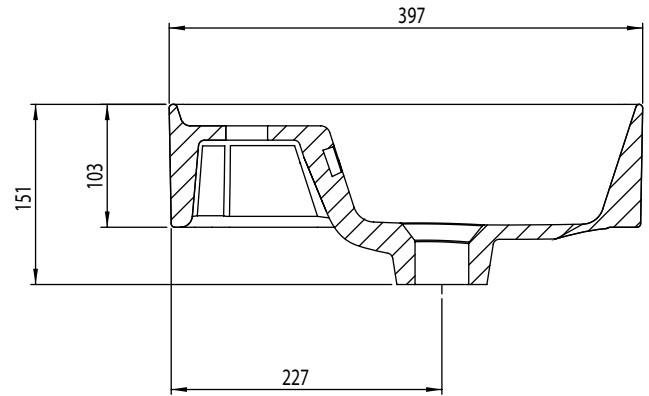

Technical Data Sheet

NIMBLE 400mm Ceramic Basin

Whats in the box: 1x NIM400C

TAVISTOCK
inspiring bathrooms

Diagrams not to scale
All dimensions in mm
tolerance of +/-5mm

Materials

Basin: Ceramic

*Dimensions are subject to change, customers are advised to measure actual product before commencing installation.

**Fixing point dimensions are for guidance only/the positions of wall fixing must be checked when product is received.

FAQs

Q: What is the maximum water depth of the basin?

A: 55mm up to the overflow.

Q: What is the distance of the wall fixings?

A: N/A

Q: Whats is the width of the Tapledge?

A: The Tapledge is 135mm wide.

Q: What is the distance from the Taphole centre to Basin Waste?

A: 164mm

Q: Does the basin have an overflow?

A: Yes, integrated.

Q: Is the basin glazed on all sides?

A: Yes, so the basin can be handed left or right.