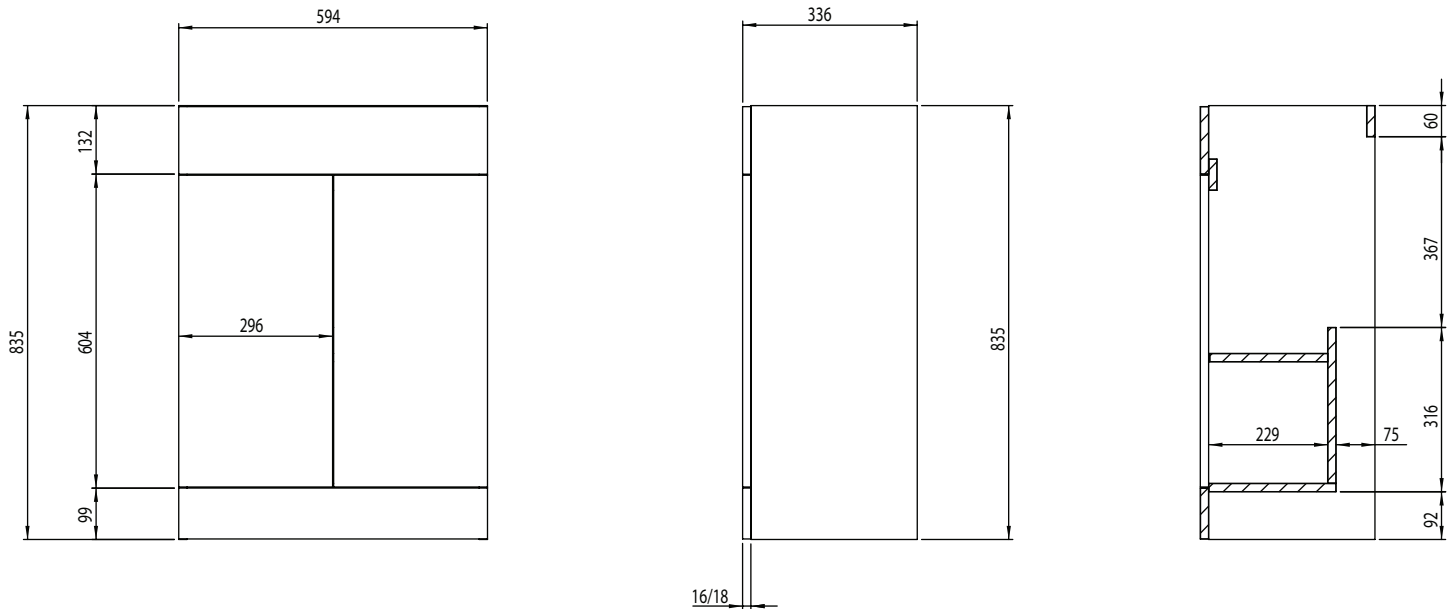

Technical Data Sheet

Nexus 600mm Semi-Counter Top Unit

Whats in the box: 1x DC12040 or DC12042 + Fixings + Handles

TAVISTOCK
inspiring bathrooms

Diagrams not to scale
All dimensions in mm
tolerance of +/-5mm

Materials

Carcass: 16mm Painted MDF or 18mm MFC for wood finish.

Fascia Components: 16mm Painted MDF or 18mm MFC for wood finish.

**Dimensions are subject to change, customers are advised to measure actual product before commencing installation.

***Fixing point dimensions are for guidance only/the positions of wall fixing must be checked when product is received.

FAQs

- | | |
|--|--|
| Q: How big is the plumbing void? | A: 75mm |
| Q: Are the handles fitted? | A: No, handles needs fixing. Use pilot holes provided. |
| Q: Can I use different handles? | A: Yes, other handle hole centres can be drilled by the fitter. |
| Q: Are the hinges soft close? | A: Yes, the runners are soft close. |
| Q: How deep is the unit with door open? | A: Approx depth with 90° hinge 580mm. |
| Q: Can the doors be adjusted? | A: The door can be adjusted as detailed in the supplied instructions |
| Q: Is the shelf removable? | A: Yes, there is one removable shelf. |
| Q: What is the shelf depth? | A: Shelf max depth: 229mm. |
| Q: How many shelves are there? | A: There is one shelf and a base within the unit. |
| Q: Is the shelf adjustable? | A: No, the shelf isn't adjustable. |
| Q: What is the interior finish of the unit? | A: The unit interior is the same finish as the exterior. |
| Q: How far apart are the hole centres for the handles? | A: 128mm |