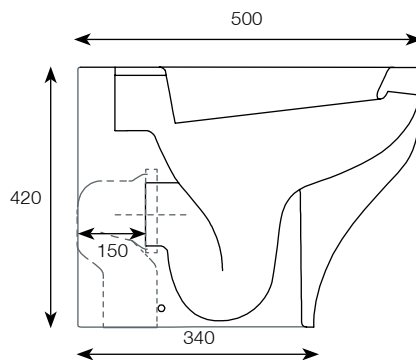

# TECHNICAL DATA SHEET

Note Back To Wall WC Pan - NBWPAN

ROPER RHODES®

NO.	Description	Product Code	Fixings included	Gross Weight
1	Soft Close Toilet Seat	8704WSC	YES	3KG
2	Back to Wall WC	NBWPAN	YES	27KG

Floor Fixings

- 1. 2x Nylon Floor Bracket
- 2. 4x Stainless Steel Screws
- 3. 2x Nylon Screw Plugs
- 4. 2x Nylon Screw Collars
- 5. 2x Nylon Collars Caps (Metalic Finish)

Spare Code: SP14211

## DIMENSIONS

DIAGRAMS NOT TO SCALE | ALL DIMENSIONS IN MM TOLERANCE OF  $\pm 5$ MM  
ALL PRODUCTS CONFORM TO BRITISH STANDARDS

\*Dimensions are subject to change, customers are advised to measure actual product before commencing installation.  
\*\*Fixing point dimensions are for guidance only. The positions of fixings must be checked when product is received.

Key Dimensions Descriptions	Key Dimensions (mm)
Front to Back Footprint	340mm
Left to Right Footprint	215mm
Pan Height	420mm
Pan Overall front to Back	500mm
Centre Flush Inlet to Floor	360mm
Centre Waste Outlet to Floor	180mm
Width of Void	180mm
Is there a Ceramic Brace Bar	No
Distance from Spigot to back of Pan	150mm