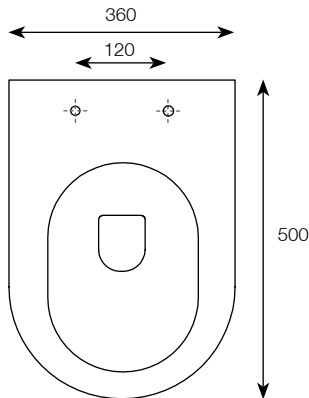

# TECHNICAL DATA SHEET

Note Back To Wall WC Pan - NBWPAN

ROPER RHODES®

NO.	Description	Product Code	Fixings included	Gross Weight
1	Soft Close Toilet Seat	8704WSC	YES	3KG
2	Back to Wall WC	NBWPAN	YES	27KG

## DIMENSIONS

DIAGRAMS NOT TO SCALE | ALL DIMENSIONS IN MM TOLERANCE OF  $\pm 5$ MM  
ALL PRODUCTS CONFORM TO BRITISH STANDARDS

\*Dimensions are subject to change, customers are advised to measure actual product before commencing installation.  
\*\*Fixing point dimensions are for guidance only. The positions of fixings must be checked when product is received.

Key Dimensions Descriptions	Key Dimensions (mm)
Front to Back Footprint	340mm
Left to Right Footprint	215mm
Pan Height	420mm
Pan Overall front to Back	500mm
Centre Flush Inlet to Floor	360mm
Centre Waste Outlet to Floor	180mm
Width of Void	180mm
Is there a Ceramic Brace Bar	No
Distance from Spigot to back of Pan	150mm