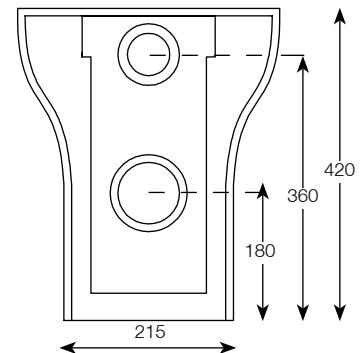

# TECHNICAL DATA SHEET

Note Back To Wall WC Pan - NBWPAN

ROPER RHODES®

NO.	Description	Product Code	Fixings included	Gross Weight
1	Soft Close Toilet Seat	8704WSC	YES	3KG
2	Back to Wall WC	NBWPAN	YES	27KG

Floor Fixings

- 1. 2x Nylon Floor Bracket
- 2. 4x Stainless Steel Screws
- 3. 2x Nylon Screw Plugs
- 4. 2x Nylon Screw Collars
- 5. 2x Nylon Collars Caps (Metalic Finish)

Spare Code: SP14211

## DIMENSIONS

DIAGRAMS NOT TO SCALE | ALL DIMENSIONS IN MM TOLERANCE OF  $\pm 5$ MM  
ALL PRODUCTS CONFORM TO BRITISH STANDARDS

\*Dimensions are subject to change, customers are advised to measure actual product before commencing installation.  
\*\*Fixing point dimensions are for guidance only. The positions of fixings must be checked when product is received.

Key Dimensions Descriptions	Key Dimensions (mm)
Front to Back Footprint	340mm
Left to Right Footprint	215mm
Pan Height	420mm
Pan Overall front to Back	500mm
Centre Flush Inlet to Floor	360mm
Centre Waste Outlet to Floor	180mm
Width of Void	180mm
Is there a Ceramic Brace Bar	No
Distance from Spigot to back of Pan	150mm