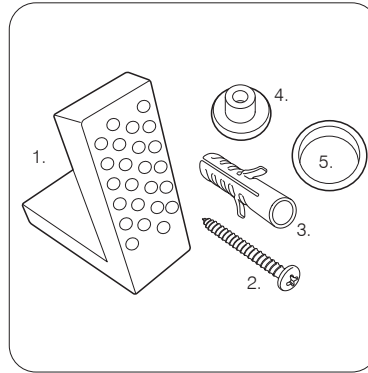

# TECHNICAL DATA SHEET

Note Back To Wall WC Pan - NBWPAN

ROPER RHODES®

NO.	Description	Product Code	Fixings included	Gross Weight
1	Soft Close Toilet Seat	8704WSC	YES	3KG
2	Back to Wall WC	NBWPAN	YES	27KG

Floor Fixings

- 1. 2x Nylon Floor Bracket
- 2. 4x Stainless Steel Screws
- 3. 2x Nylon Screw Plugs
- 4. 2x Nylon Screw Collars
- 5. 2x Nylon Collars Caps (Metalic Finish)

Spare Code: SP14211

## DIMENSIONS

DIAGRAMS NOT TO SCALE | ALL DIMENSIONS IN MM TOLERANCE OF  $\pm 5$ MM  
ALL PRODUCTS CONFORM TO BRITISH STANDARDS

\*Dimensions are subject to change, customers are advised to measure actual product before commencing installation.  
\*\*Fixing point dimensions are for guidance only. The positions of fixings must be checked when product is received.

Key Dimensions Descriptions	Key Dimensions (mm)
Front to Back Footprint	340mm
Left to Right Footprint	215mm
Pan Height	420mm
Pan Overall front to Back	500mm
Centre Flush Inlet to Floor	360mm
Centre Waste Outlet to Floor	180mm
Width of Void	180mm
Is there a Ceramic Brace Bar	No
Distance from Spigot to back of Pan	150mm