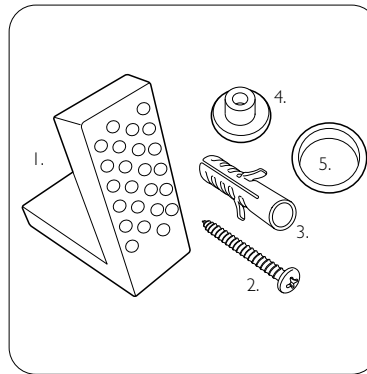

Floor Fixings

1. 2x Nylon Floor Bracket
2. 4x Stainless Steel Screws
3. 2x Nylon Screw Plugs
4. 2x Nylon Screw Collars
5. 2x Nylon Collars Caps (Metalic Finish)

Spare Code: SPI 1078

DIMENSIONS

DIAGRAMS NOT TO SCALE | ALL DIMENSIONS IN MM TOLERANCE OF ± 5MM
ALL PRODUCTS CONFORM TO BRITISH STANDARDS