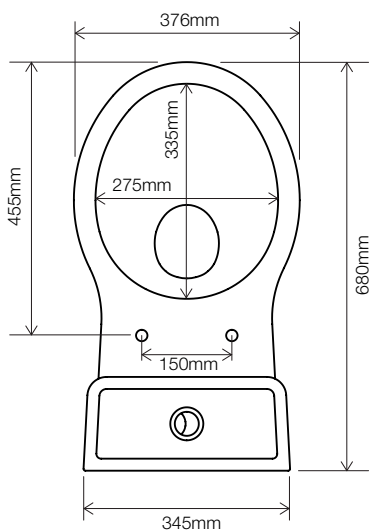

### Floor Fixings

1. 2x Nylon Floor Bracket
2. 4x Stainless Steel Screws
3. 2x Nylon Screw Plugs
4. 2x Nylon Screw Collars
5. 2x Nylon Collars Caps (Metalic Finish)

Spare Code: SPI 1078

## DIMENSIONS

DIAGRAMS NOT TO SCALE | ALL DIMENSIONS IN MM TOLERANCE OF ± 5MM  
ALL PRODUCTS CONFORM TO BRITISH STANDARDS

\*Dimensions are subject to change, customers are advised to measure actual product before commencing installation.  
\*\*Fixing point dimensions are for guidance only. The positions of fixings must be checked when product is received.

## FAQs

Q - Where is the inlet valve?  
A - Bottom inlet, back left of pan.

Q - What is the flush volume?  
A - 4.5/3L

Q - Are there any other compatible seats?  
A - Yes, a solid wooden natural oak seat and painted wooden seats in matt black and white are available.

Key Dimensions Descriptions	Key Dimensions (mm)
Front to Back Footprint	420mm/550mm from wall
Left to Right Footprint	240mm
Bowl Front to Back	335mm
Bowl Left to Right	275mm
Pan Height (+Cistern)	440mm (835mm)
Pan Overall Front to Back	680mm
Centre Waste Outlet to Floor	180mm + 15mm - 10mm
Width of Void	185mm
Is there a Ceramic Brace Bar	No
Distance from Spigot to back of Pan	180mm