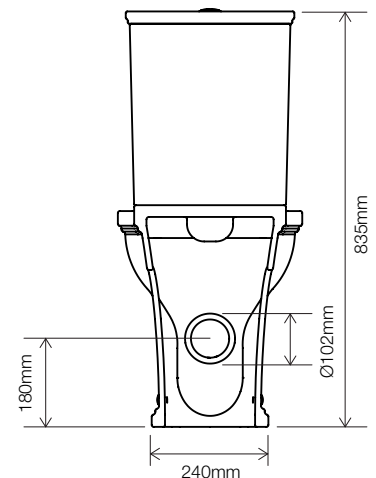

### Floor Fixings

1. 2x Nylon Floor Bracket
2. 4x Stainless Steel Screws
3. 2x Nylon Screw Plugs
4. 2x Nylon Screw Collars
5. 2x Nylon Collars Caps (Metalic Finish)

Spare Code: SPI 1078

## DIMENSIONS

DIAGRAMS NOT TO SCALE | ALL DIMENSIONS IN MM TOLERANCE OF ± 5MM  
ALL PRODUCTS CONFORM TO BRITISH STANDARDS

\*Dimensions are subject to change, customers are advised to measure actual product before commencing installation.  
\*\*Fixing point dimensions are for guidance only. The positions of fixings must be checked when product is received.

## FAQs

Q - Where is the inlet valve?  
A - Bottom inlet, back left of pan.

Q - What is the flush volume?  
A - 4.5/3L

Q - Are there any other compatible seats?  
A - Yes, a solid wooden natural oak seat and painted wooden seats in matt black and white are available.

Key Dimensions Descriptions	Key Dimensions (mm)
Front to Back Footprint	420mm/550mm from wall
Left to Right Footprint	240mm
Bowl Front to Back	335mm
Bowl Left to Right	275mm
Pan Height (+Cistern)	440mm (835mm)
Pan Overall Front to Back	680mm
Centre Waste Outlet to Floor	180mm + 15mm - 10mm
Width of Void	185mm
Is there a Ceramic Brace Bar	No
Distance from Spigot to back of Pan	180mm