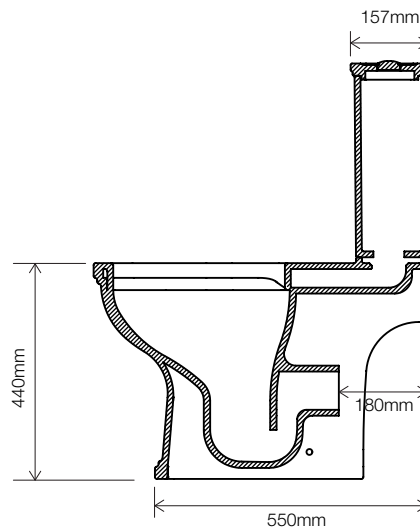

### Floor Fixings

1. 2x Nylon Floor Bracket
2. 4x Stainless Steel Screws
3. 2x Nylon Screw Plugs
4. 2x Nylon Screw Collars
5. 2x Nylon Collars Caps (Metalic Finish)

Spare Code: SPI 1078

## DIMENSIONS

DIAGRAMS NOT TO SCALE | ALL DIMENSIONS IN MM TOLERANCE OF ± 5MM  
ALL PRODUCTS CONFORM TO BRITISH STANDARDS

\*Dimensions are subject to change, customers are advised to measure actual product before commencing installation.  
\*\*Fixing point dimensions are for guidance only. The positions of fixings must be checked when product is received.

## FAQs

Q - Where is the inlet valve?  
A - Bottom inlet, back left of pan.

Q - What is the flush volume?  
A - 4.5/3L

Q - Are there any other compatible seats?  
A - Yes, a solid wooden natural oak seat and painted wooden seats in matt black and white are available.

Key Dimensions Descriptions	Key Dimensions (mm)
Front to Back Footprint	420mm/550mm from wall
Left to Right Footprint	240mm
Bowl Front to Back	335mm
Bowl Left to Right	275mm
Pan Height (+Cistern)	440mm (835mm)
Pan Overall Front to Back	680mm
Centre Waste Outlet to Floor	180mm + 15mm - 10mm
Width of Void	185mm
Is there a Ceramic Brace Bar	No
Distance from Spigot to back of Pan	180mm