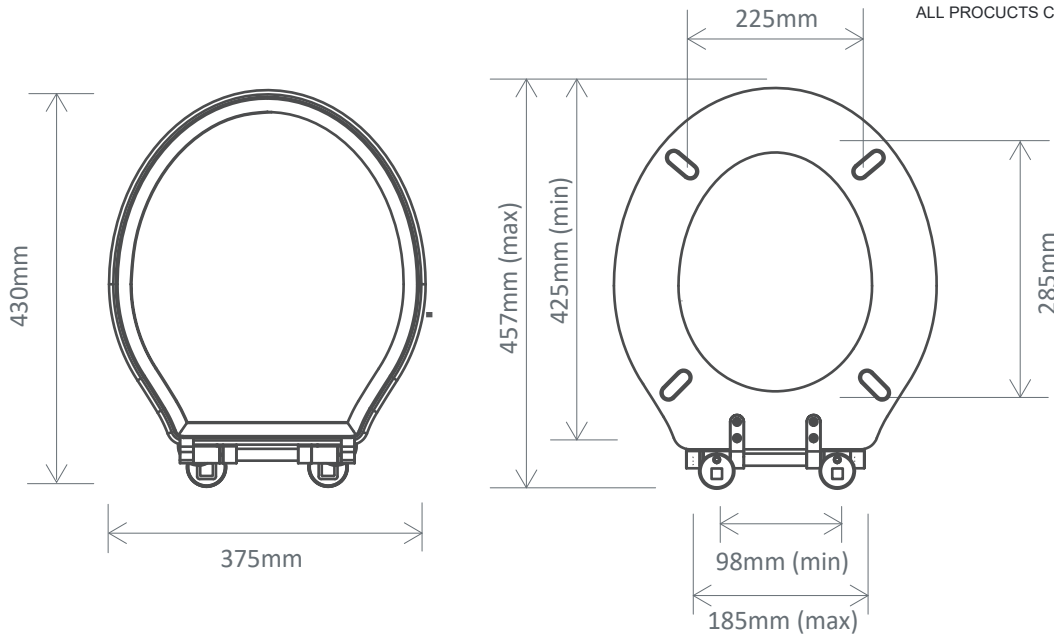

## Spares Codes:

Bar Hinge Assembly for Painted Seats - **SP14199**

Soft Close Toilet Seat Bar Hinge  
Fixing Pack - **SP14200**

Spare O-Ring Base Seal (x1) - **SP17378**

## DIMENSIONS - DC4002

DIAGRAMS NOT TO SCALE | ALL DIMENSIONS IN MM | TOLERANCE OF  $\pm 5$ MM  
ALL PRODUCTS CONFORM TO THE BRITISH FIXING STANDARDS

\*Dimensions are subject to change, customers are advised to measure actual product before commencing installation.

\*\*Fixing point dimensions are for guidance only/the positions of wall fixing must be checked when product is received.

## FAQs

Q - What's the maximum test load of the seat?

A - 150kg

Q - What are the fixings made from?

A - Chrome plated brass bar hinge

Key Dimensions Descriptions	Key Dimensions (mm)
Seat/Lid Front to Back	430mm
Seat/Lid Left to Right	375mm
Ring Hole Front to Back	285mm
Ring Hole Left to Right	225mm
Seat Overall Thickness	57mm
Width of Back of Seat	Input Dimension
Min/Max Adjustment for Fixings	98/185, 425/457