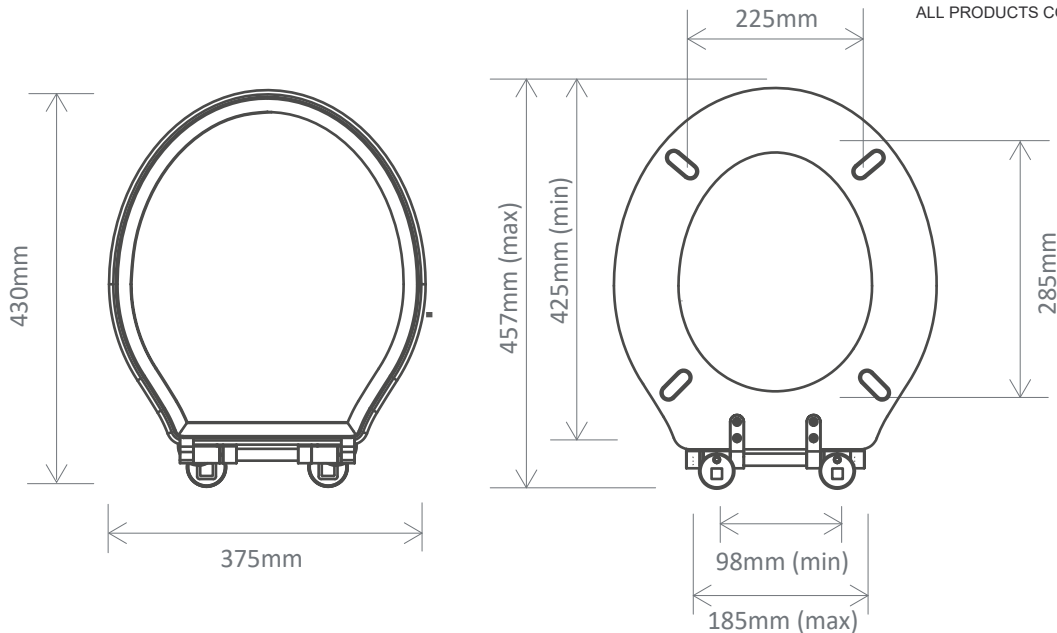

# TECHNICAL DATA SHEET

Pewter Painted SC Toilet Seat - DC4008

**ROPER RHODES®**

NO.	Description	Product Code	Fixings included	Gross Weight	Net Weight
1	Pewter Painted SC Toilet Seat	DC4008	YES	3.65kg	--

## DIMENSIONS - DC4008

DIAGRAMS NOT TO SCALE | ALL DIMENSIONS IN MM | TOLERANCE OF  $\pm 5$ MM  
ALL PRODUCTS CONFORM TO THE BRITISH FIXING STANDARDS

\*Dimensions are subject to change, customers are advised to measure actual product before commencing installation.

\*\*Fixing point dimensions are for guidance only/the positions of wall fixing must be checked when product is received.

## FAQs

Q - What's the maximum test load of the seat?

A - 150kg

Q - What are the fixings made from?

A - See fixing details

Key Dimensions Descriptions	Key Dimensions (mm)
Seat/Lid Front to Back	430mm
Seat/Lid Left to Right	375mm
Ring Hole Front to Back	285mm
Ring Hole Left to Right	225mm
Seat Overall Thickness	57mm
Width of Back of Seat	Input Dimension
Min/Max Adjustment for Fixings	98/185, 425/457