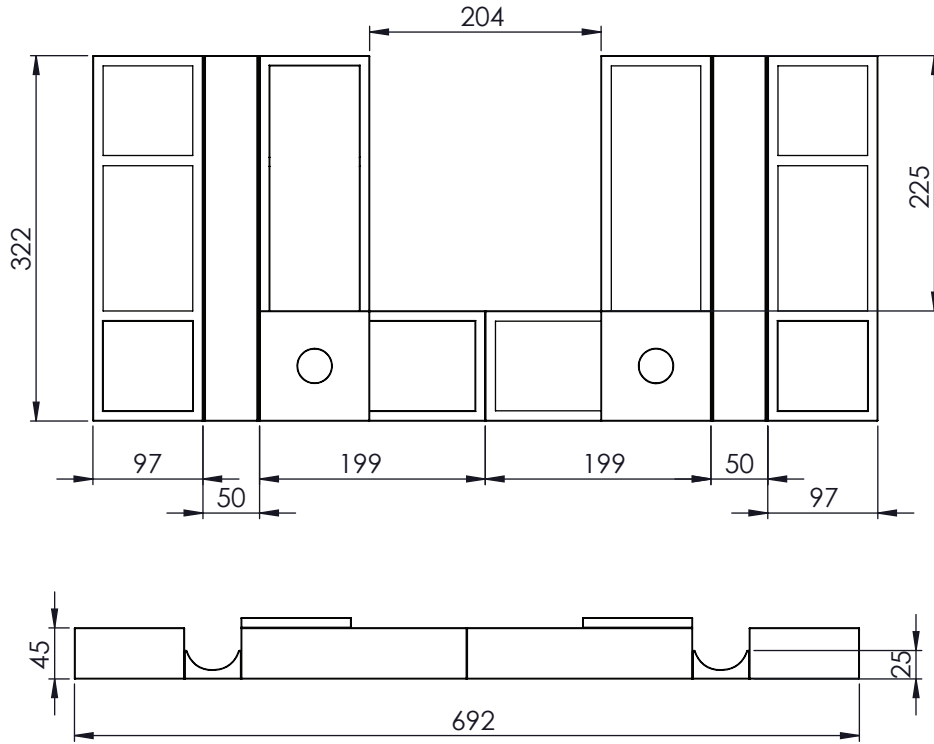

Technical Data Sheet

Storage Boxes (Set of 6)

Whats in the box: 1x R2DIVSET6 (2x L-shape box, 2x long box, 2x makeup brush channels)

Diagrams not to scale
All dimensions in mm
tolerance of +/-5mm

Materials

Box: Rubber Wood

*Dimensions are subject to change, customers are advised to measure actual product before commencing installation.

FAQs

What thickness are the box lids? 10mm

What finish does the wood have? Polyurethane lacquer