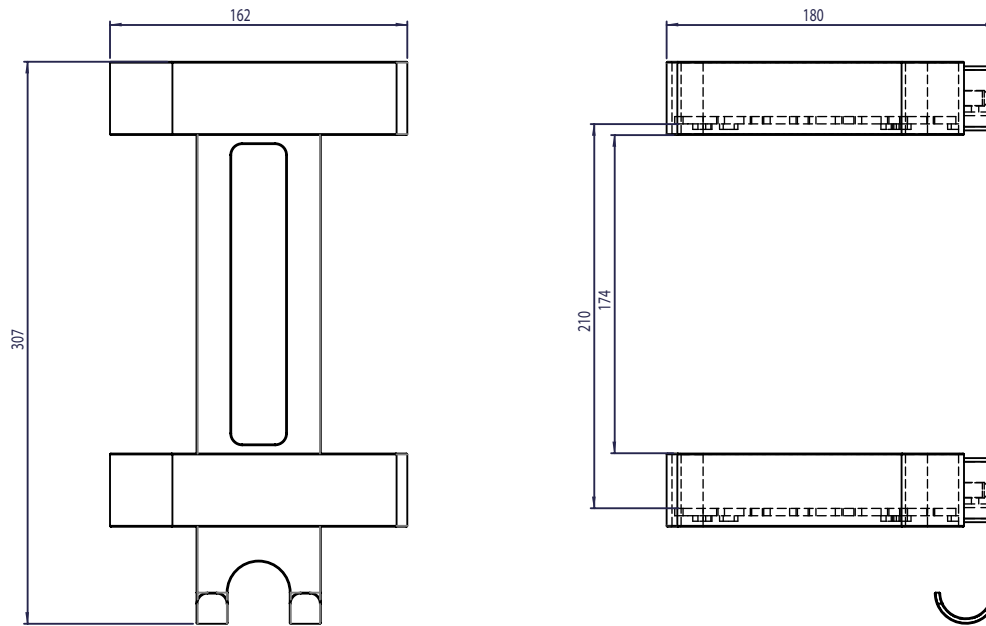

## HALO DOUBLE CORNER BASKET

Whats in the box: 1x RB50.02 & Fixings

# ROPER RHODES®

Diagrams not to scale  
All dimensions in mm  
tolerance of +/-5mm

### FAQs

Q: Internal basket height?	A: 31mm
Q: Internal basket depth?	A: 174mm
Q: Internal basket width?	A: 157mm
Q: Fixing point centres?	A: 22.5mm
Q: Vertical distance between fixing points?	A: 214mm
Q: Thickness of wall plate?	A: 3mm
Q: Hook diameter?	A: 30mm