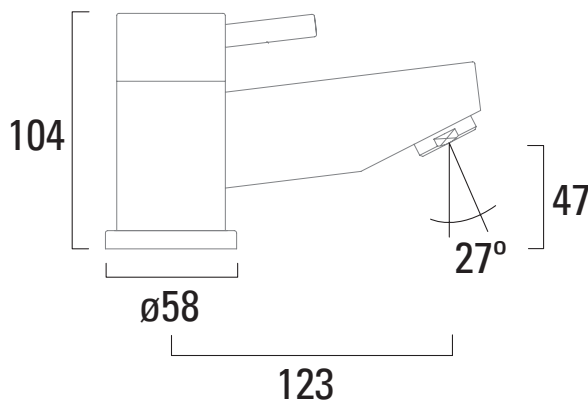

Technical Data Sheet

ROPER RHODES®

Storm Bath Filler - T223202

No.	Description	Code	Fixings Included
1	Storm Bath Filler	T223202	YES

Min Pressure:	0.2bar
0.2bar	11.8 litres / min
0.3bar	14.7 litres / min
0.4bar	15.8 litres / min
0.5bar	17.6 litres / min
1bar	22.4 litres / min
2bar	31.2 litres / min

Dimensions - T223202

Diagrams not to scale. All dimensions in mm (tolerance of +/-5mm)

*Dimensions are subject to change, customers are advised to measure actual product before commencing installation.

FAQs

Does the tap come fitted with an aerator? Yes, the aerator comes pre-installed but can be replaced.

What size plumbing fittings are needed for the threaded legs? This product will work with standard 3/4" plumbing fittings.