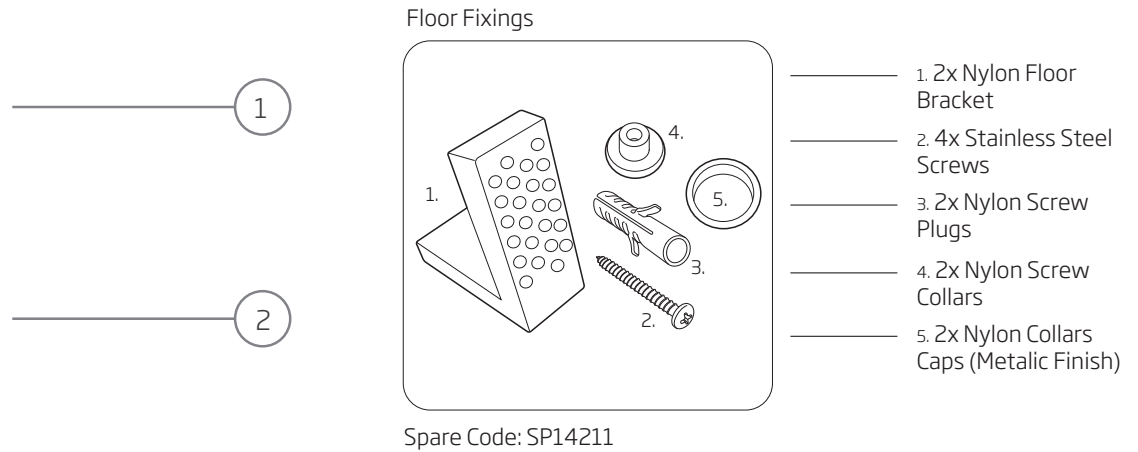

TECHNICAL DATA SHEET

Radar Comfort Height Back To Wall WC Pan - RA570CBW

R2

NO.	Description	Product Code	Fixings included	Gross Weight
1	Soft Close Toilet Seat	RASCTS	YES	2KG
2	Comfort Height Back to Wall WC	RA570CBW	YES	36KG

DIMENSIONS

DIAGRAMS NOT TO SCALE | ALL DIMENSIONS IN MM TOLERANCE OF ± 5MM
 ALL PRODUCTS CONFORM TO BRITISH STANDARDS

*Dimensions are subject to change, customers are advised to measure actual product before commencing installation.
 **Fixing point dimensions are for guidance only. The positions of fixings must be checked when product is received.

FAQs

Q - Are there any other compatible seats?
 A - Yes - Wrap over SC Seat (DSCTS2)

Q - Which concealed cistern do I use?
 A - Torrent (TR9001) or Cascade (TR9002), depending on whether the water feed is bottom or side access. An In-Wall cistern (TR9009) is available for tiled-in installations.

Q - Rim type?
 A - Rimless

Q - Can the ceramic brace bar be removed?
 A - Yes

Key Dimensions Descriptions	Key Dimensions (mm)
Front to Back Footprint	510mm
Left to Right Footprint	240mm
Bowl Front to Back	330mm
Bowl Left to Right	265mm
Pan Height	460mm
Pan Overall front to Back	570mm
Centre Flush Inlet to Floor	410mm
Centre Waste Outlet to Floor	180mm
Is there a Ceramic Brace Bar	Yes
Distance from Spigot to back of Pan	120mm