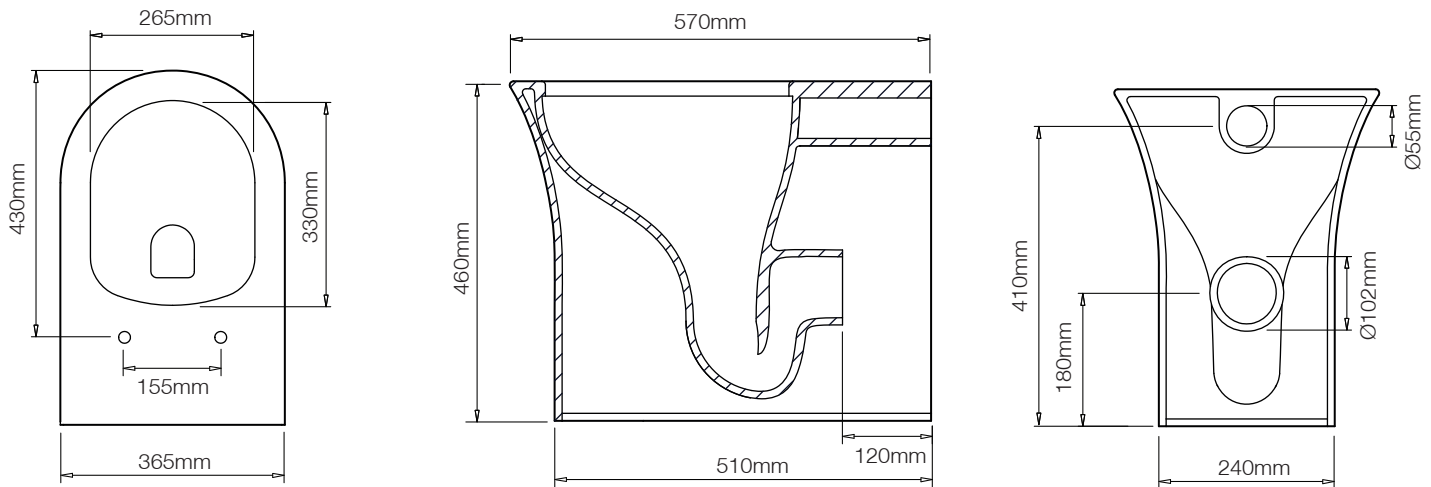

TECHNICAL DATA SHEET

Radar Comfort Height Back To Wall WC Pan - RA570CBW

R2

NO.	Description	Product Code	Fixings included	Gross Weight
1	Soft Close Toilet Seat	RASCTS	YES	2KG
2	Comfort Height Back to Wall WC	RA570CBW	YES	36KG

DIMENSIONS

DIAGRAMS NOT TO SCALE | ALL DIMENSIONS IN MM TOLERANCE OF ± 5MM
 ALL PRODUCTS CONFORM TO BRITISH STANDARDS

*Dimensions are subject to change, customers are advised to measure actual product before commencing installation.
 **Fixing point dimensions are for guidance only. The positions of fixings must be checked when product is received.

Q - Rim type?
 A - Rimless

Q - Can the ceramic brace bar be removed?
 A - Yes

Key Dimensions Descriptions	Key Dimensions (mm)
Front to Back Footprint	510mm
Left to Right Footprint	240mm
Bowl Front to Back	330mm
Bowl Left to Right	265mm
Pan Height	460mm
Pan Overall front to Back	570mm
Centre Flush Inlet to Floor	410mm
Centre Waste Outlet to Floor	180mm
Is there a Ceramic Brace Bar	Yes
Distance from Spigot to back of Pan	120mm