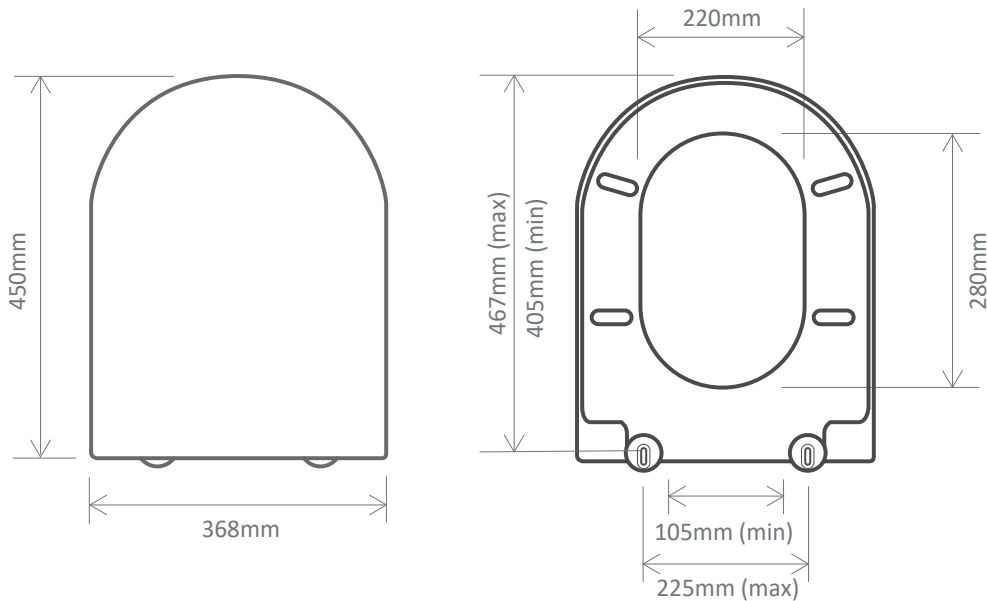

TECHNICAL DATA SHEET

Radar Slim Soft Close Toilet Seat - RASCTS

R2

NO.	Description	Product Code	Fixings included	Gross Weight
1	Soft Close Slim Toilet Seat	RASCTS	YES	2KG

Spares Codes:

Radar Hinge Fixing Kit - SP16318

Radar Slim Lid Buffer - SP18112

Radar Slim Seat Ring Buffer - SP18111

Radar Slim Replacement Damper Set - SP18109

Radar Slim Hinge Barrel Clip - SP19258

Radar Slim Hinge Damper Cap - SP19723

DIMENSIONS

DIAGRAMS NOT TO SCALE | ALL DIMENSIONS IN MM TOLERANCE OF ± 5 MM
ALL PRODUCTS CONFORM TO BRITISH STANDARDS

*Dimensions are subject to change, customers are advised to measure actual product before commencing installation.

FAQs

Q - What's the maximum test load of the seat?

A - 150kg

Q - What are the fixings made from?

A - Stainless Steel Cover Plates/Screws, Nylon Anchor Plates, Rubber Washers, Rubber Fixing Plugs.

Key Dimensions Descriptions	Key Dimensions (mm)
Seat/Lid Front to Back	450mm
Seat/Lid Left to Right	368mm
Ring Hole Front to Back	280mm
Ring Hole Left to Right	220mm
Seat Overall Thickness	37mm
Width of Back of Seat	370mm