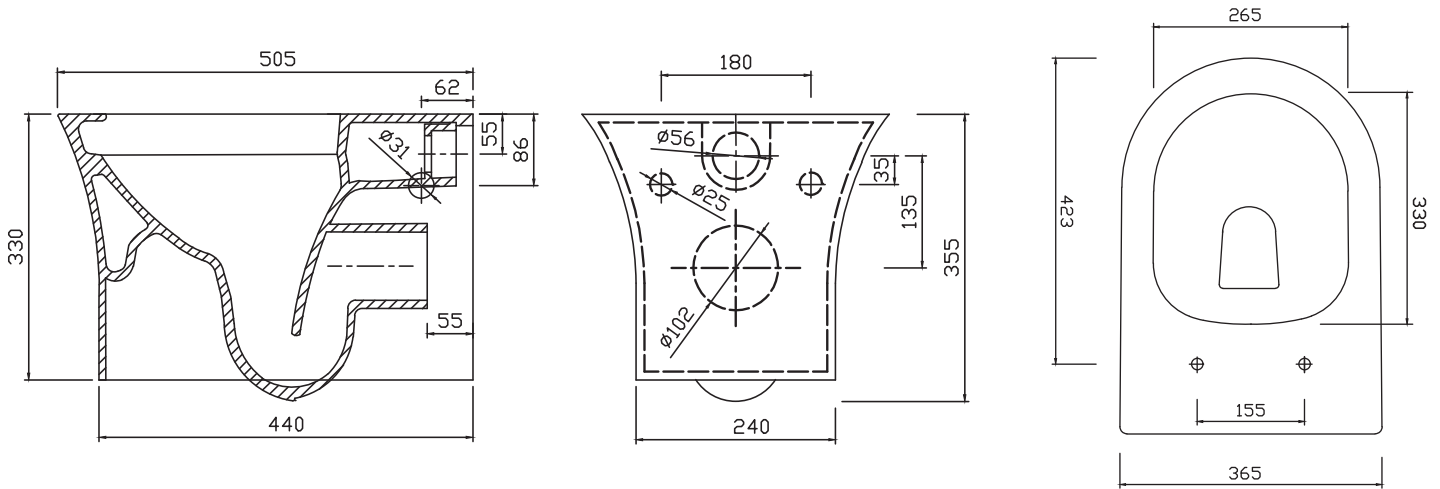

TECHNICAL DATA SHEET

Radar Wall Hung Pan - RA505WH

R2

NO.	Description	Product Code	Fixings included	Gross Weight
1	Soft Close Slim Toilet Seat	DSCTS	YES	2KG
2	Wall Hung Pan	RA505WH	YES	24KG

Spares Codes

Wall Hung Pan Fixings - SP17013

DIMENSIONS

DIAGRAMS NOT TO SCALE | ALL DIMENSIONS IN MM TOLERANCE OF ± 5MM
ALL PRODUCTS CONFORM TO BRITISH STANDARDS

*Dimensions are subject to change, customers are advised to measure actual product before commencing installation.
**Fixing point dimensions are for guidance only. The positions of fixings must be checked when product is received.

Q - Rim type?
A - Rimless

Key Dimensions Descriptions	Key Dimensions (mm)
Front to Back Footprint	440mm
Left to Right Footprint	240mm
Bowl Front to Back	330mm
Bowl Left to Right	265mm
Pan Height	330mm
Pan Overall front to Back	505mm