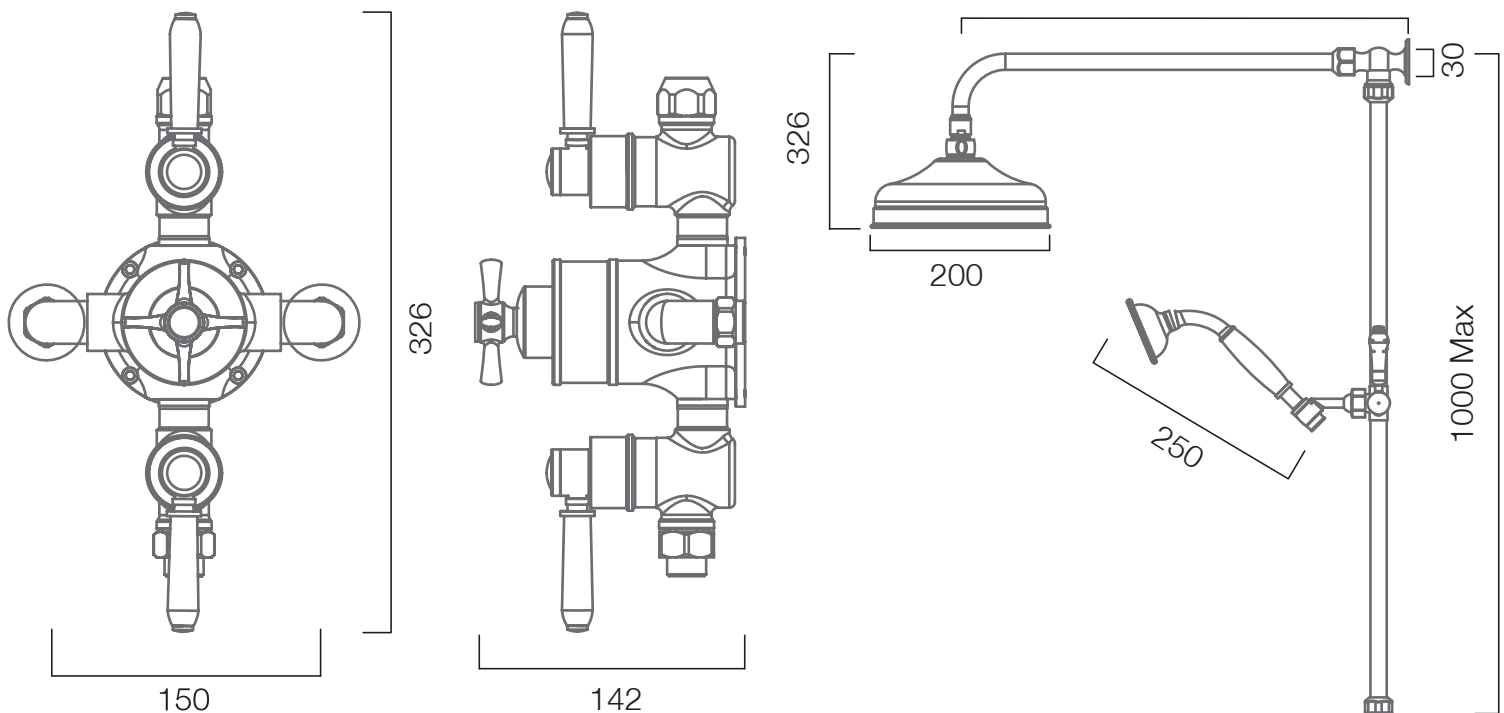

### FAQs

- How tall is the riser rail?** 636mm - the riser rail can be cut shorter if necessary
- How long is the shower hose?** 1.5m
- What is the recommended minimum pressure for optimum performance of valve?** 1.0bar
- What is the valve connection size?** 1/2" BSP for outlets / 3/4" BSP for inlets
- What materials are the handles made from?** Chrome-plated brass

### Components

- Shower Head & Handset - Brass
- Wall Elbow, Riser Rail & Slider - Brass
- Valve Coverplate & Handles - Brass
- Hose - Stainless Steel
- Handset Grip - Ceramic

## Regatta Shower Systems

No.	Description	Code	Fixings Included
1	Regatta Exposed Dual Function Shower System with Shower Head and Handset	TR3015	YES

Chrome Plated

**FLOW RATE DATA IS TESTED UNDER LABORATORY CONDITIONS: ACTUAL FLOW RATE MAY VARY DEPENDING ON DOMESTIC SUPPLY AND ACCESSORIES**

### Dimensions - TR3015

Diagrams not to scale. All dimensions in mm (tolerance of +/-5mm)