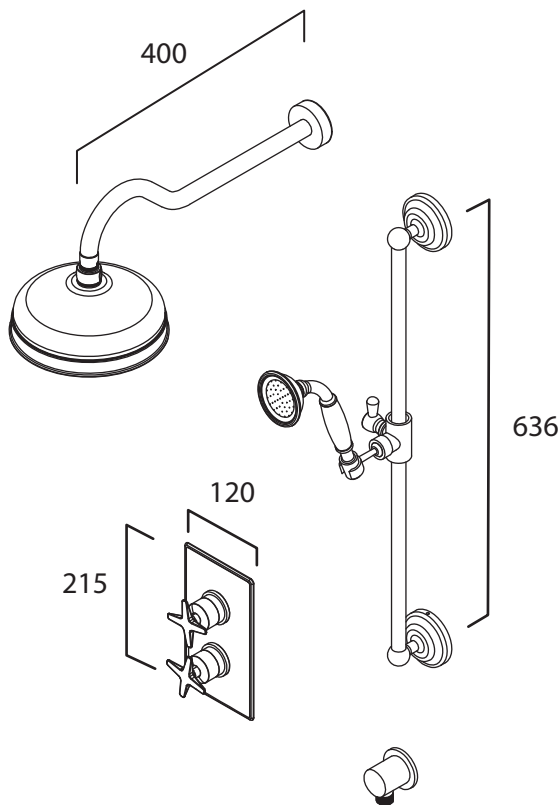

Dimensions - TR3013

NOTE: VALVE TO BE RECESSED 80-100mm FROM FINISHED WALL SURFACE

FAQs

- **How tall is the riser rail?** 636mm - the riser rail can be cut shorter if necessary
- **How long is the shower hose?** 1.5m
- **What is the recommended minimum pressure for optimum performance of valve?** 1.0bar
- **What is the valve connection size?** 1/2" BSP for outlets / 3/4" BSP for inlets
- **What materials are the handles made from?** Chrome-plated brass

Components

- Shower Head & Handset - Brass
- Wall Elbow, Riser Rail & Slider - Brass
- Valve Coverplate & Handles - Brass
- Hose - Stainless Steel
- Handset Grip - Ceramic