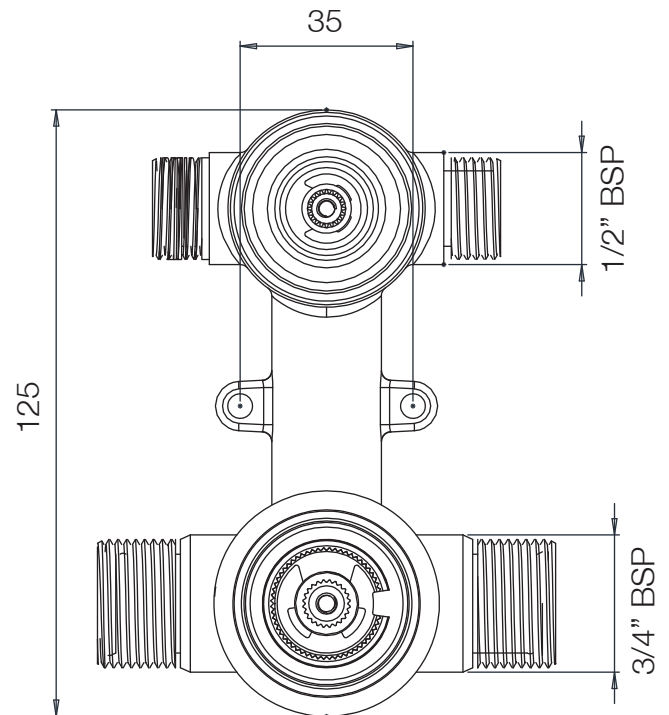

## Regatta Shower Systems

No.	Description	Codes	Fixings Included
1	Regatta Concealed Dual Function Shower System with Shower Head and Handset	TR3013	YES

Chrome Plated

**FLOW RATE DATA IS TESTED UNDER LABORATORY CONDITIONS: ACTUAL FLOW RATE MAY VARY DEPENDING ON DOMESTIC SUPPLY AND ACCESSORIES**

### Dimensions - TR3013

**NOTE: VALVE TO BE RECESSED 80-100mm FROM FINISHED WALL SURFACE**

### FAQs

- How tall is the riser rail?** 636mm - the riser rail can be cut shorter if necessary
- How long is the shower hose?** 1.5m
- What is the recommended minimum pressure for optimum performance of valve?** 1.0bar
- What is the valve connection size?** 1/2" BSP for outlets / 3/4" BSP for inlets
- What materials are the handles made from?** Chrome-plated brass

### Dimensions - TR3015

Diagrams not to scale. All dimensions in mm (tolerance of +/-5mm)