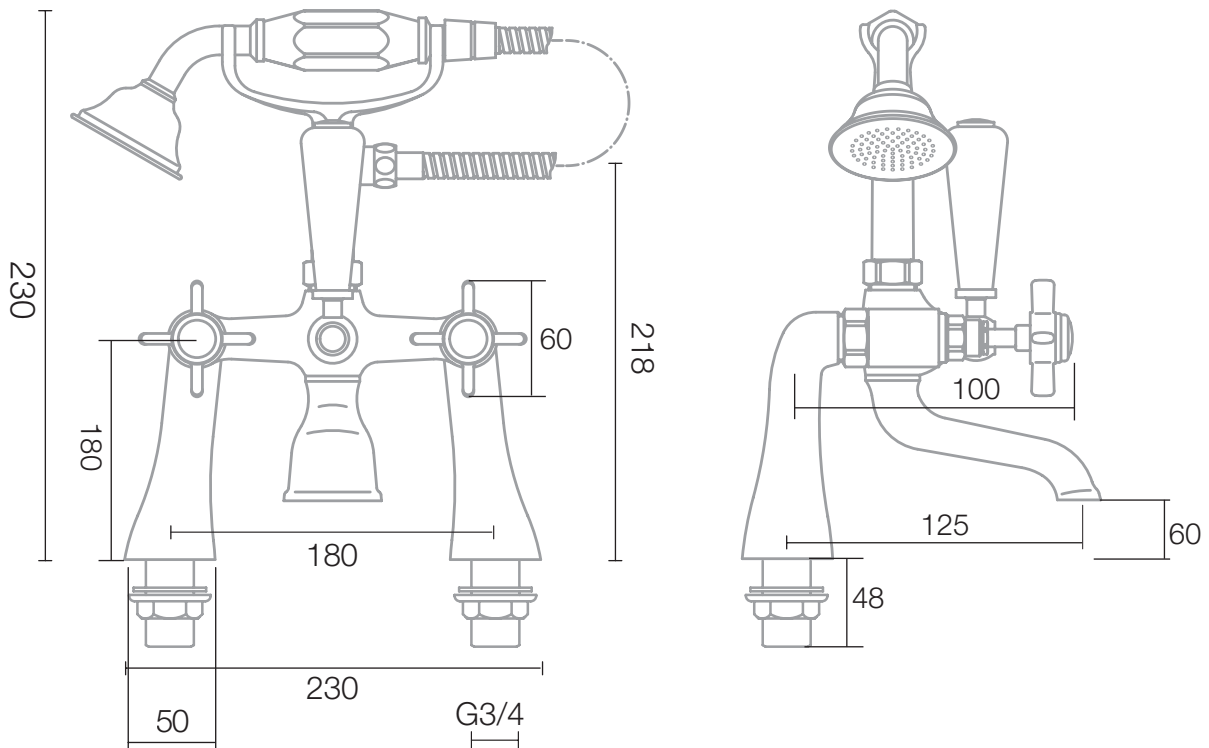

Technical Data Sheet

Regatta Bath Shower Mixer - TR1058

No.	Description	Code	Fixings Included
1	Regatta Bath Shower Mixer	TR1058	YES

Min Pressure:	0.2bar
0.2bar	12.6 litres / min
0.3bar	14.8 litres / min
0.4bar	19.3 litres / min
0.5bar	27.7 litres / min
1bar	36.5 litres / min

Dimensions - TR1058

Diagrams not to scale. All dimensions in mm (tolerance of +/-5mm)

*Dimensions are subject to change, customers are advised to measure actual product before commencing installation.

FAQs

Does the tap come fitted with an aerator? No, there is no removable aerator in this product.

What size plumbing fittings are needed for the threaded legs? This product will work with standard 3/4" plumbing fittings.

What size are the connections for the shower hose? The threaded connections on the shower hose are a standard 1/2" BSP connection.