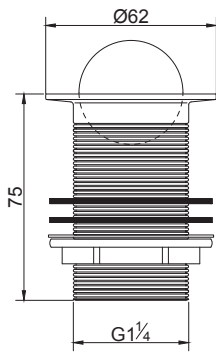

waste2

Flip basin waste
Slotted
Height: 75mm
Finish: Chrome plated

waste3

Flip basin waste
Un-Slotted
Height: 75mm
Finish: Chrome plated

waste4

Open waste
Un-Slotted
Height: 75mm
Finish: Chrome plated

waste7

Spring basin waste
Slotted
Height: 75mm
Finish: Chrome plated

waste9

Spring basin waste
Slotted
Height: 100mm
Finish: Chrome plated

waste10

Dome top spring
basin waste
Slotted
Height: 75mm
Finish: Chrome plated