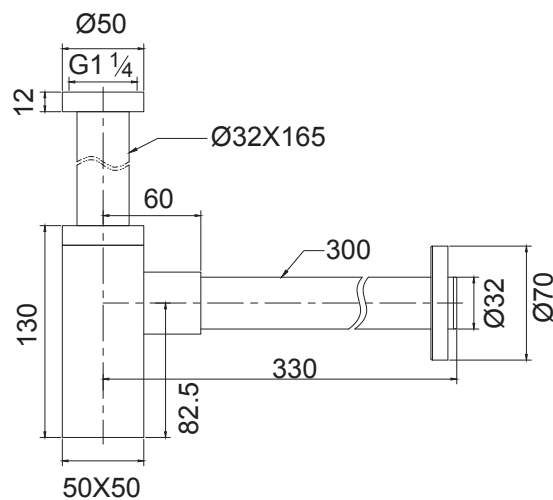

trap5

Square bottle trap
Finish: Chrome plated