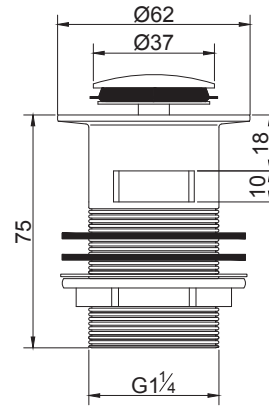

waste2

Flip basin waste
Slotted
Height: 75mm
Finish: Chrome plated

waste3

Flip basin waste
Un-Slotted
Height: 75mm
Finish: Chrome plated

waste4

Open waste
Un-Slotted
Height: 75mm
Finish: Chrome plated

waste7

Spring basin waste
Slotted
Height: 75mm
Finish: Chrome plated

waste9

Spring basin waste
Slotted
Height: 100mm
Finish: Chrome plated

waste10

Dome top spring
basin waste
Slotted
Height: 75mm
Finish: Chrome plated