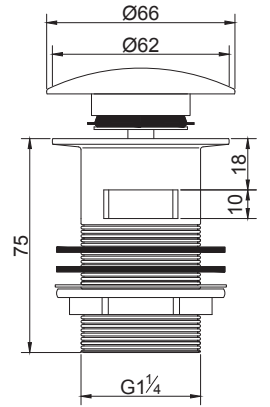

waste2

Flip basin waste
Slotted
Height: 75mm
Finish: Chrome plated

waste3

Flip basin waste
Un-Slotted
Height: 75mm
Finish: Chrome plated

waste4

Open waste
Un-Slotted
Height: 75mm
Finish: Chrome plated

waste7

Spring basin waste
Slotted
Height: 75mm
Finish: Chrome plated

waste9

Spring basin waste
Slotted
Height: 100mm
Finish: Chrome plated

waste10

Dome top spring
basin waste
Slotted
Height: 75mm
Finish: Chrome plated