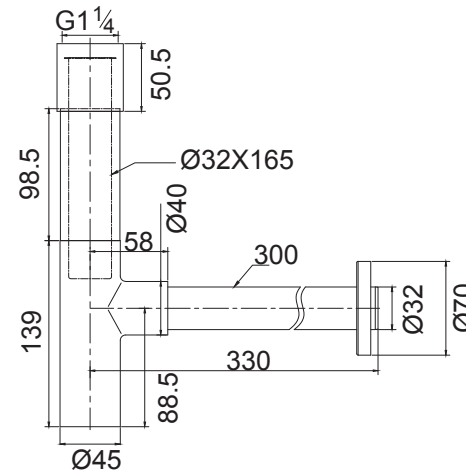

trap3

Tech bottle trap
Finish: Chrome plated