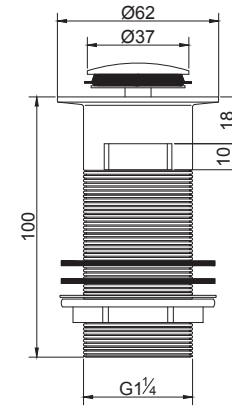

waste2

Flip basin waste
Slotted
Height: 75mm
Finish: Chrome plated

waste3

Flip basin waste
Un-Slotted
Height: 75mm
Finish: Chrome plated

waste4

Open waste
Un-Slotted
Height: 75mm
Finish: Chrome plated

waste7

Spring basin waste
Slotted
Height: 75mm
Finish: Chrome plated

waste9

Spring basin waste
Slotted
Height: 100mm
Finish: Chrome plated

waste10

Dome top spring
basin waste
Slotted
Height: 75mm
Finish: Chrome plated