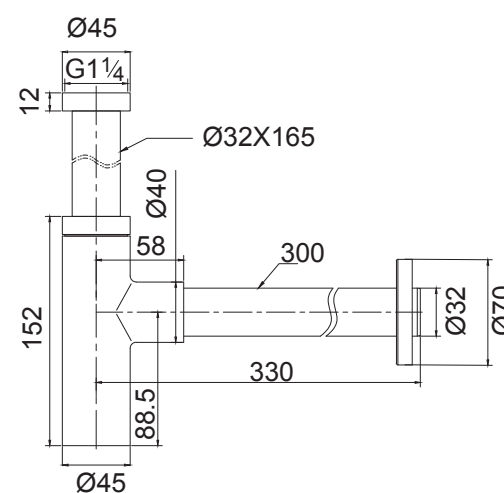

trap6

Adjustable bottle trap
Finish: Chrome plated