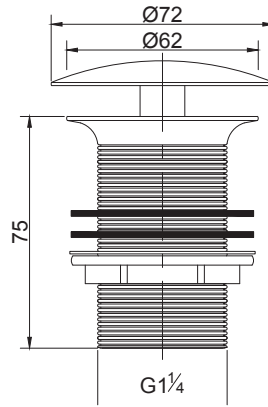

waste2

Flip basin waste
Slotted
Height: 75mm
Finish: Chrome plated

waste3

Flip basin waste
Un-Slotted
Height: 75mm
Finish: Chrome plated

waste4

Open waste
Un-Slotted
Height: 75mm
Finish: Chrome plated

waste7

Spring basin waste
Slotted
Height: 75mm
Finish: Chrome plated

waste9

Spring basin waste
Slotted
Height: 100mm
Finish: Chrome plated

waste10

Dome top spring
basin waste
Slotted
Height: 75mm
Finish: Chrome plated