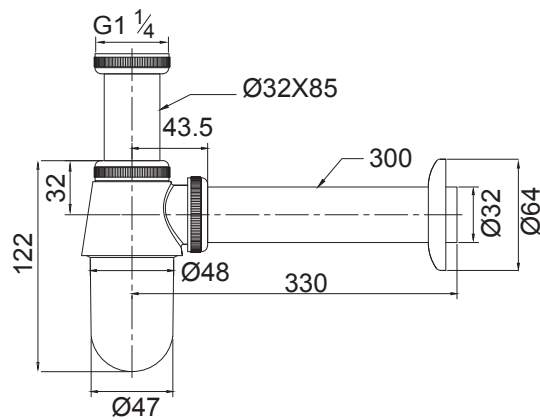

waste2

Flip basin waste
Slotted
Height: 75mm
Finish: Chrome plated

waste3

Flip basin waste
Un-Slotted
Height: 75mm
Finish: Chrome plated

waste4

Open waste
Un-Slotted
Height: 75mm
Finish: Chrome plated

waste7

Spring basin waste
Slotted
Height: 75mm
Finish: Chrome plated

waste9

Spring basin waste
Slotted
Height: 100mm
Finish: Chrome plated

waste10

Dome top spring
basin waste
Slotted
Height: 75mm
Finish: Chrome plated