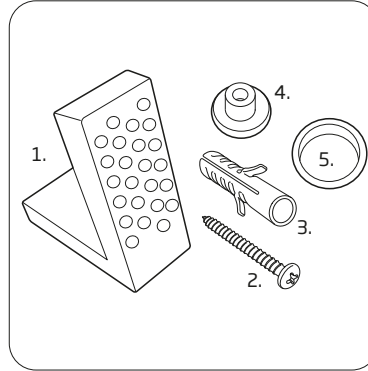

TECHNICAL DATA SHEET

Coast Comfort Back To Wall WC Pan - COCBWPAN

ROPER RHODES®
TRADE SOLUTIONS

NO.	Description	Product Code	Fixings included	Gross Weight
1	Soft Close Toilet Seat	COSCTS	YES	2KG
2	Comfort Height Back to Wall WC	COCBWPAN	YES	26KG

Floor Fixings

- 1. 2x Nylon Floor Bracket
- 2. 4x Stainless Steel Screws
- 3. 2x Nylon Screw Plugs
- 4. 2x Nylon Screw Collars
- 5. 2x Nylon Collar Caps (Metalic Finish)

Spare Code: SP14211

DIMENSIONS

DIAGRAMS NOT TO SCALE | ALL DIMENSIONS IN MM TOLERANCE OF ± 5 MM
ALL PRODUCTS CONFORM TO BRITISH STANDARDS

*Dimensions are subject to change, customers are advised to measure actual product before commencing installation.
**Fixing point dimensions are for guidance only. The positions of fixings must be checked when product is received.

Q - What finish is the ceramic glaze?
A - Alpine White

Key Dimensions Descriptions	Key Dimensions (mm)
Front to Back Footprint	353mm
Left to Right Footprint	227mm
Bowl Front to Back	310mm
Bowl Left to Right	288mm
Pan Height	460mm
Pan Overall front to Back	490mm
Centre Flush Inlet to Floor	405mm
Centre Waste Outlet to Floor	180mm
Width of Void	180mm
Is there a Ceramic Brace Bar	No
Distance from Spigot to back of Pan	0mm