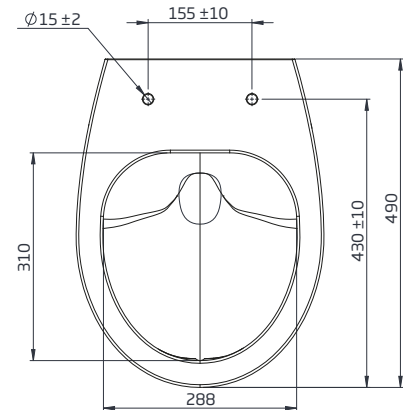

TECHNICAL DATA SHEET

Coast Comfort Back To Wall WC Pan - COCBWPAN

ROPER RHODES®
TRADE SOLUTIONS

NO.	Description	Product Code	Fixings included	Gross Weight
1	Soft Close Toilet Seat	COSCTS	YES	2KG
2	Comfort Height Back to Wall WC	COCBWPAN	YES	26KG

Floor Fixings

- 1. 2x Nylon Floor Bracket
- 2. 4x Stainless Steel Screws
- 3. 2x Nylon Screw Plugs
- 4. 2x Nylon Screw Collars
- 5. 2x Nylon Collar Caps (Metalic Finish)

Spare Code: SP14211

DIMENSIONS

DIAGRAMS NOT TO SCALE | ALL DIMENSIONS IN MM TOLERANCE OF ± 5 MM
ALL PRODUCTS CONFORM TO BRITISH STANDARDS

*Dimensions are subject to change, customers are advised to measure actual product before commencing installation.
**Fixing point dimensions are for guidance only. The positions of fixings must be checked when product is received.

Q - What finish is the ceramic glaze?
A - Alpine White

Key Dimensions Descriptions	Key Dimensions (mm)
Front to Back Footprint	353mm
Left to Right Footprint	227mm
Bowl Front to Back	310mm
Bowl Left to Right	288mm
Pan Height	460mm
Pan Overall front to Back	490mm
Centre Flush Inlet to Floor	405mm
Centre Waste Outlet to Floor	180mm
Width of Void	180mm
Is there a Ceramic Brace Bar	No
Distance from Spigot to back of Pan	0mm