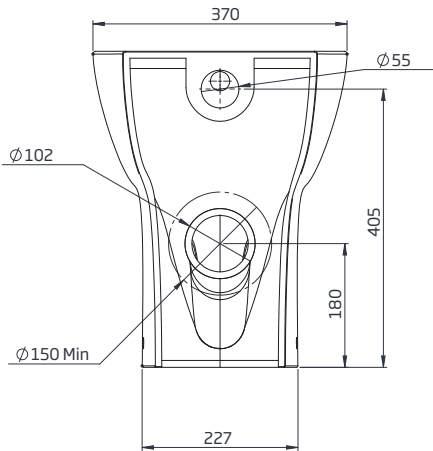

TECHNICAL DATA SHEET

Coast Comfort Back To Wall WC Pan - COCBWPAN

ROPER RHODES®
TRADE SOLUTIONS

NO.	Description	Product Code	Fixings included	Gross Weight
1	Soft Close Toilet Seat	COSCTS	YES	2KG
2	Comfort Height Back to Wall WC	COCBWPAN	YES	26KG

Floor Fixings

- 1. 2x Nylon Floor Bracket
- 2. 4x Stainless Steel Screws
- 3. 2x Nylon Screw Plugs
- 4. 2x Nylon Screw Collars
- 5. 2x Nylon Collar Caps (Metalic Finish)

Spare Code: SP14211

DIMENSIONS

DIAGRAMS NOT TO SCALE | ALL DIMENSIONS IN MM TOLERANCE OF ± 5 MM
ALL PRODUCTS CONFORM TO BRITISH STANDARDS

*Dimensions are subject to change, customers are advised to measure actual product before commencing installation.
**Fixing point dimensions are for guidance only. The positions of fixings must be checked when product is received.

Q - What finish is the ceramic glaze?
A - Alpine White

Key Dimensions Descriptions	Key Dimensions (mm)
Front to Back Footprint	353mm
Left to Right Footprint	227mm
Bowl Front to Back	310mm
Bowl Left to Right	288mm
Pan Height	460mm
Pan Overall front to Back	490mm
Centre Flush Inlet to Floor	405mm
Centre Waste Outlet to Floor	180mm
Width of Void	180mm
Is there a Ceramic Brace Bar	No
Distance from Spigot to back of Pan	0mm