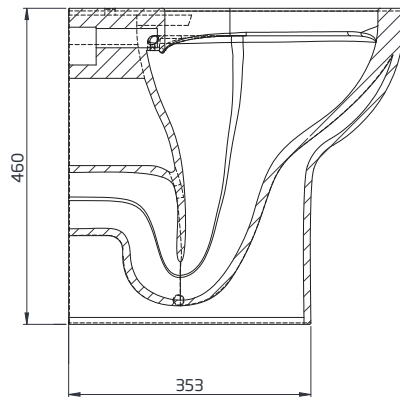

TECHNICAL DATA SHEET

Coast Comfort Back To Wall WC Pan - COCBWPAN

ROPER RHODES®
TRADE SOLUTIONS

NO.	Description	Product Code	Fixings included	Gross Weight
1	Soft Close Toilet Seat	COSCTS	YES	2KG
2	Comfort Height Back to Wall WC	COCBWPAN	YES	26KG

Floor Fixings

- 1. 2x Nylon Floor Bracket
- 2. 4x Stainless Steel Screws
- 3. 2x Nylon Screw Plugs
- 4. 2x Nylon Screw Collars
- 5. 2x Nylon Collar Caps (Metalic Finish)

Spare Code: SP14211

DIMENSIONS

DIAGRAMS NOT TO SCALE | ALL DIMENSIONS IN MM TOLERANCE OF ± 5 MM
ALL PRODUCTS CONFORM TO BRITISH STANDARDS

*Dimensions are subject to change, customers are advised to measure actual product before commencing installation.
**Fixing point dimensions are for guidance only. The positions of fixings must be checked when product is received.

Q - What finish is the ceramic glaze?
A - Alpine White

Key Dimensions Descriptions	Key Dimensions (mm)
Front to Back Footprint	353mm
Left to Right Footprint	227mm
Bowl Front to Back	310mm
Bowl Left to Right	288mm
Pan Height	460mm
Pan Overall front to Back	490mm
Centre Flush Inlet to Floor	405mm
Centre Waste Outlet to Floor	180mm
Width of Void	180mm
Is there a Ceramic Brace Bar	No
Distance from Spigot to back of Pan	0mm