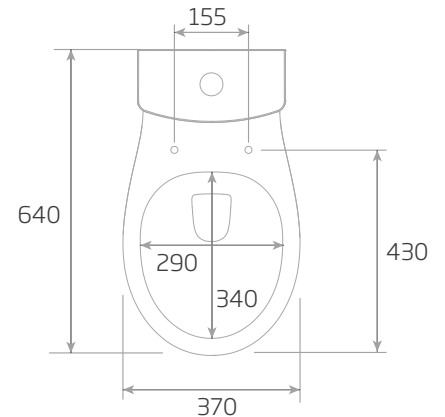

Floor Fixings

- 1. 2x Nylon Floor Bracket
- 2. 4x Stainless Steel Screws
- 3. 2x Nylon Screw Plugs
- 4. 2x Nylon Screw Collars
- 5. 2x Nylon Collar Caps (Metalic Finish)

Spare Code: SP14211

DIMENSIONS

DIAGRAMS NOT TO SCALE | ALL DIMENSIONS IN MM TOLERANCE OF ± 5MM
ALL PRODUCTS CONFORM TO BRITISH STANDARDS

*Dimensions are subject to change, customers are advised to measure actual product before commencing installation.

**Fixing point dimensions are for guidance only. The positions of fixings must be checked when product is received.

FAQs

Q - Where is the inlet valve?
A - Bottom inlet, back right of the pan.

Q - What is the flush volume?
A - 5/3L

Q - Can this pan be used with a side connection outlet pipe?
A - No

Q - Are there any other compatible seats?
A - Yes, Neutron (8901WSC-SF)

Key Dimensions Descriptions	Key Dimensions (mm)
Front to Back Footprint	500mm
Left to Right Footprint	230mm
Bowl Front to Back	340mm
Bowl Left to Right	290mm
Pan Height (+Cistern)	410mm (850mm)
Pan Overall Front to Back	640mm
Centre Waste Outlet to Floor	180mm
Width of Void	190mm
Is there a Ceramic Brace Bar	No
Distance from Spigot to back of Pan	135mm