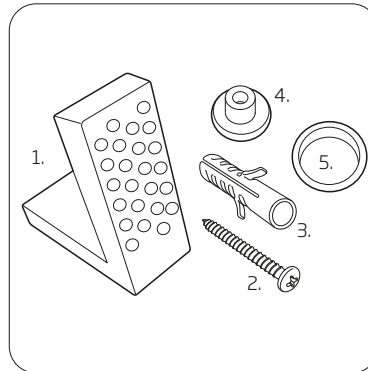

TECHNICAL DATA SHEET

Coast Closed Coupled Fully Enclosed WC

ROPER RHODES®
TRADE SOLUTIONS

NO.	Description	Product Code	Fixings included	Gross Weight
1	Close Coupled Cistern	COCCCIS	YES	15KG
2	Soft Close Lift Off Toilet Seat	COSCTS	YES	2KG
3	Fully Enclosed WC	COCCFPAN	YES	32KG

Floor Fixings

- 1. 2x Nylon Floor Bracket
- 2. 4x Stainless Steel Screws
- 3. 2x Nylon Screw Plugs
- 4. 2x Nylon Screw Collars
- 5. 2x Nylon Collar Caps (Metalic Finish)

Spare Code: SP14211

DIMENSIONS

DIAGRAMS NOT TO SCALE | ALL DIMENSIONS IN MM TOLERANCE OF ± 5MM
ALL PRODUCTS CONFORM TO BRITISH STANDARDS

FAQs

Q - Where is the inlet valve?
A - Bottom inlet, back right of the pan.

Q - What is the flush volume?
A - 5/3L

Q - Can this pan be used with a side connection outlet pipe?
A - No

Q - Are there any other compatible seats?
A - Yes, Neutron (8901WSC-SF)

Key Dimensions Descriptions	Key Dimensions (mm)
Front to Back Footprint	500mm
Left to Right Footprint	230mm
Bowl Front to Back	340mm
Bowl Left to Right	290mm
Pan Height (+Cistern)	410mm (850mm)
Pan Overall Front to Back	640mm
Centre Waste Outlet to Floor	180mm
Width of Void	190mm
Is there a Ceramic Brace Bar	No
Distance from Spigot to back of Pan	135mm