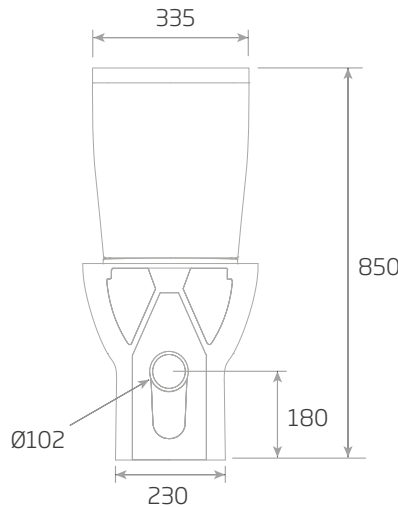

Floor Fixings

- 1. 2x Nylon Floor Bracket
- 2. 4x Stainless Steel Screws
- 3. 2x Nylon Screw Plugs
- 4. 2x Nylon Screw Collars
- 5. 2x Nylon Collar Caps (Metalic Finish)

Spare Code: SP14211

DIMENSIONS

DIAGRAMS NOT TO SCALE | ALL DIMENSIONS IN MM TOLERANCE OF ± 5MM
ALL PRODUCTS CONFORM TO BRITISH STANDARDS

*Dimensions are subject to change, customers are advised to measure actual product before commencing installation.

**Fixing point dimensions are for guidance only. The positions of fixings must be checked when product is received.

FAQs

Q - Where is the inlet valve?
A - Bottom inlet, back right of the pan.

Q - What is the flush volume?
A - 5/3L

Q - Can this pan be used with a side connection outlet pipe?
A - No

Q - Are there any other compatible seats?
A - Yes, Neutron (8901WSC-SF)

Key Dimensions Descriptions	Key Dimensions (mm)
Front to Back Footprint	500mm
Left to Right Footprint	230mm
Bowl Front to Back	340mm
Bowl Left to Right	290mm
Pan Height (+Cistern)	410mm (850mm)
Pan Overall Front to Back	640mm
Centre Waste Outlet to Floor	180mm
Width of Void	190mm
Is there a Ceramic Brace Bar	No
Distance from Spigot to back of Pan	135mm