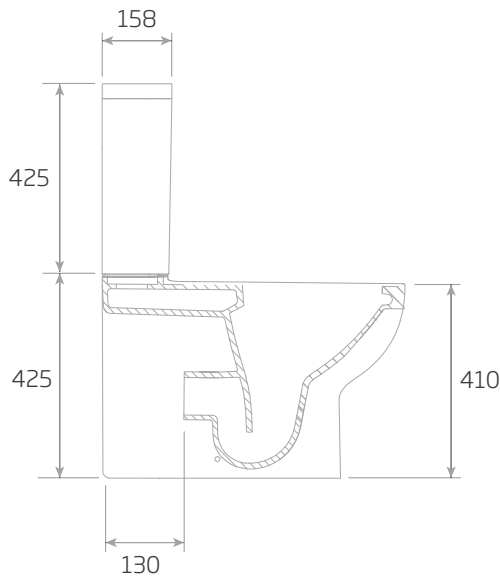

Floor Fixings

- 1. 2x Nylon Floor Bracket
- 2. 4x Stainless Steel Screws
- 3. 2x Nylon Screw Plugs
- 4. 2x Nylon Screw Collars
- 5. 2x Nylon Collar Caps (Metalic Finish)

Spare Code: SP14211

DIMENSIONS

DIAGRAMS NOT TO SCALE | ALL DIMENSIONS IN MM TOLERANCE OF ± 5MM
ALL PRODUCTS CONFORM TO BRITISH STANDARDS

*Dimensions are subject to change, customers are advised to measure actual product before commencing installation.

**Fixing point dimensions are for guidance only. The positions of fixings must be checked when product is received.

FAQs

Q - Where is the inlet valve?
A - Bottom inlet, back right of the pan.

Q - What is the flush volume?
A - 5/3L

Q - Can this pan be used with a side connection outlet pipe?
A - No

Q - Are there any other compatible seats?
A - Yes, Neutron (8901WSC-SF)

Key Dimensions Descriptions	Key Dimensions (mm)
Front to Back Footprint	500mm
Left to Right Footprint	230mm
Bowl Front to Back	340mm
Bowl Left to Right	290mm
Pan Height (+Cistern)	410mm (850mm)
Pan Overall Front to Back	640mm
Centre Waste Outlet to Floor	180mm
Width of Void	190mm
Is there a Ceramic Brace Bar	No
Distance from Spigot to back of Pan	135mm