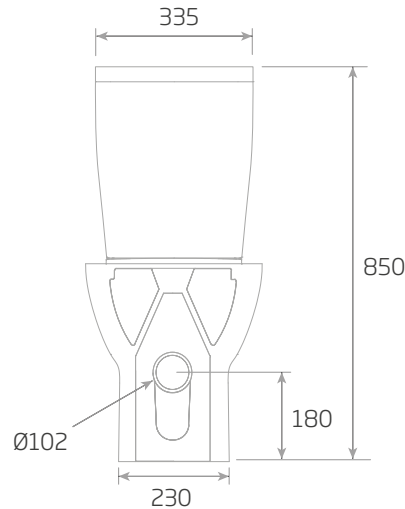

### Floor Fixings

- 1. 2x Nylon Floor Bracket
- 2. 4x Stainless Steel Screws
- 3. 2x Nylon Screw Plugs
- 4. 2x Nylon Screw Collars
- 5. 2x Nylon Collar Caps (Metalic Finish)

Spare Code: SP14211

## DIMENSIONS

DIAGRAMS NOT TO SCALE | ALL DIMENSIONS IN MM TOLERANCE OF ± 5MM  
ALL PRODUCTS CONFORM TO BRITISH STANDARDS

\*Dimensions are subject to change, customers are advised to measure actual product before commencing installation.  
\*\*Fixing point dimensions are for guidance only. The positions of fixings must be checked when product is received.

## FAQs

Q - Where is the inlet valve?  
A - Bottom inlet, back right of the pan.

Q - What is the flush volume?  
A - 5/3L

Q - Can this pan be used with a side connection outlet pipe?  
A - Yes.

Q - Are there any other compatible seats?  
A - Yes, Neutron (8901WSC-SF)

Key Dimensions Descriptions	Key Dimensions (mm)
Front to Back Footprint	380mm/502mm from wall
Left to Right Footprint	232mm
Bowl Front to Back	339mm
Bowl Left to Right	288mm
Pan Height (+Cistern)	410mm (850mm)
Pan Overall Front to Back	640mm
Centre Waste Outlet to Floor	180mm
Width of Void	155mm
Is there a Ceramic Brace Bar	No
Distance from Spigot to back of Pan	155mm