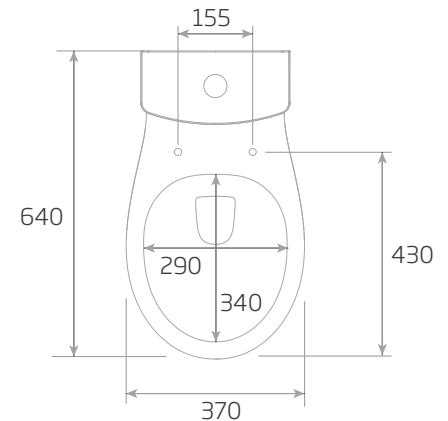

## DIMENSIONS

DIAGRAMS NOT TO SCALE | ALL DIMENSIONS IN MM TOLERANCE OF ± 5MM  
ALL PRODUCTS CONFORM TO BRITISH STANDARDS

\*Dimensions are subject to change, customers are advised to measure actual product before commencing installation.  
\*\*Fixing point dimensions are for guidance only. The positions of fixings must be checked when product is received.

## FAQs

Q - Where is the inlet valve?  
A - Bottom inlet, back right of the pan.

Q - What is the flush volume?  
A - 5/3L

Q - Can this pan be used with a side connection outlet pipe?  
A - Yes.

Q - Are there any other compatible seats?  
A - Yes, Neutron (8901WSC-SF)

Key Dimensions Descriptions	Key Dimensions (mm)
Front to Back Footprint	380mm/502mm from wall
Left to Right Footprint	232mm
Bowl Front to Back	339mm
Bowl Left to Right	288mm
Pan Height (+Cistern)	410mm (850mm)
Pan Overall Front to Back	640mm
Centre Waste Outlet to Floor	180mm
Width of Void	155mm
Is there a Ceramic Brace Bar	No
Distance from Spigot to back of Pan	155mm