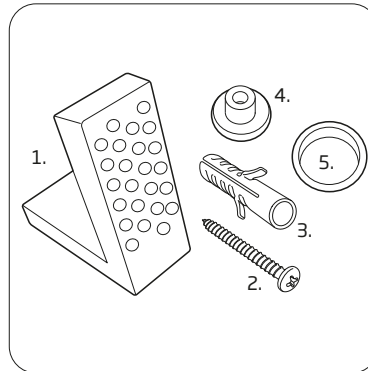

Floor Fixings

1. 2x Nylon Floor Bracket
2. 4x Stainless Steel Screws
3. 2x Nylon Screw Plugs
4. 2x Nylon Screw Collars
5. 2x Nylon Collar Caps (Metalic Finish)

Spare Code: SP14211

DIMENSIONS

DIAGRAMS NOT TO SCALE | ALL DIMENSIONS IN MM TOLERANCE OF ± 5MM
ALL PRODUCTS CONFORM TO BRITISH STANDARDS