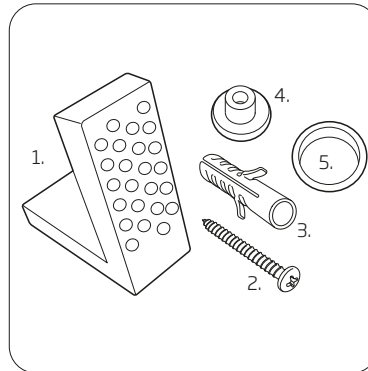

TECHNICAL DATA SHEET

Coast Comfort Height Closed Coupled Open Back WC

ROPER RHODES®
TRADE SOLUTIONS

NO.	Description	Product Code	Fixings included	Gross Weight
1	Close Coupled Cistern	COCCCIS	YES	15KG
2	Soft Close Lift Off Toilet Seat	COSCTS	YES	2KG
3	Comfort Fully Enclosed WC	COCHFPAN	YES	34KG

Floor Fixings

- 1. 2x Nylon Floor Bracket
- 2. 4x Stainless Steel Screws
- 3. 2x Nylon Screw Plugs
- 4. 2x Nylon Screw Collars
- 5. 2x Nylon Collars Caps (Metalic Finish)

Spare Code: SP14211

DIMENSIONS

DIAGRAMS NOT TO SCALE | ALL DIMENSIONS IN MM TOLERANCE OF ± 5MM
ALL PRODUCTS CONFORM TO BRITISH STANDARDS

FAQs

Q - Where is the inlet valve?
A - Bottom inlet, back right of the pan.

Q - What is the flush volume?
A - 5/3L

Q - Can this pan be used with a side connection outlet pipe?
A - No

Q - Are there any other compatible seats?
A - Yes, Neutron (8901WSC-SF)

Key Dimensions Descriptions	Key Dimensions (mm)
Front to Back Footprint	500mm
Left to Right Footprint	230mm
Bowl Front to Back	340mm
Bowl Left to Right	290mm
Pan Height (+Cistern)	460mm (900mm)
Pan Overall Front to Back	640mm
Centre Waste Outlet to Floor	180mm
Width of Void	190mm
Is there a Ceramic Brace Bar	No
Distance from Spigot to back of Pan	130mm