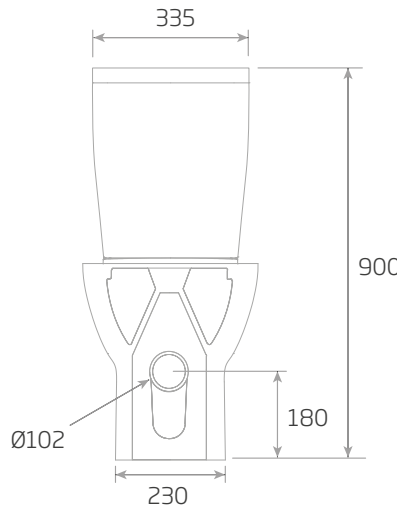

Floor Fixings

- 1. 2x Nylon Floor Bracket
- 2. 4x Stainless Steel Screws
- 3. 2x Nylon Screw Plugs
- 4. 2x Nylon Screw Collars
- 5. 2x Nylon Collars Caps (Metalic Finish)

Spare Code: SP14211

DIMENSIONS

DIAGRAMS NOT TO SCALE | ALL DIMENSIONS IN MM TOLERANCE OF ± 5MM
ALL PRODUCTS CONFORM TO BRITISH STANDARDS

*Dimensions are subject to change, customers are advised to measure actual product before commencing installation.

**Fixing point dimensions are for guidance only. The positions of fixings must be checked when product is received.

FAQs

Q - Where is the inlet valve?
A - Bottom inlet, back right of the pan.

Q - What is the flush volume?
A - 5/3L

Q - Can this pan be used with a side connection outlet pipe?
A - No

Q - Are there any other compatible seats?
A - Yes, Neutron (8901WSC-SF)

Key Dimensions Descriptions	Key Dimensions (mm)
Front to Back Footprint	500mm
Left to Right Footprint	230mm
Bowl Front to Back	340mm
Bowl Left to Right	290mm
Pan Height (+Cistern)	460mm (900mm)
Pan Overall Front to Back	640mm
Centre Waste Outlet to Floor	180mm
Width of Void	190mm
Is there a Ceramic Brace Bar	No
Distance from Spigot to back of Pan	130mm