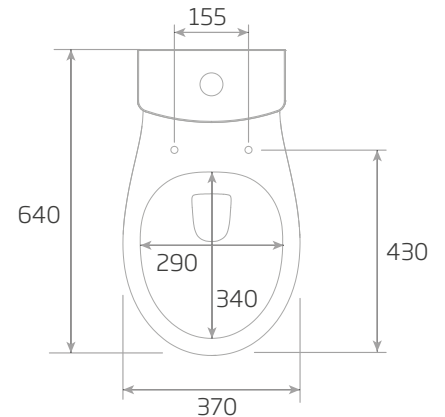

Floor Fixings

- 1. 2x Nylon Floor Bracket
- 2. 4x Stainless Steel Screws
- 3. 2x Nylon Screw Plugs
- 4. 2x Nylon Screw Collars
- 5. 2x Nylon Collars Caps (Metalic Finish)

Spare Code: SP14211

DIMENSIONS

DIAGRAMS NOT TO SCALE | ALL DIMENSIONS IN MM TOLERANCE OF ± 5MM
ALL PRODUCTS CONFORM TO BRITISH STANDARDS

*Dimensions are subject to change, customers are advised to measure actual product before commencing installation.

**Fixing point dimensions are for guidance only. The positions of fixings must be checked when product is received.

FAQs

Q - Where is the inlet valve?
A - Bottom inlet, back right of the pan.

Q - What is the flush volume?
A - 5/3L

Q - Can this pan be used with a side connection outlet pipe?
A - No

Q - Are there any other compatible seats?
A - Yes, Neutron (8901WSC-SF)

Key Dimensions Descriptions	Key Dimensions (mm)
Front to Back Footprint	500mm
Left to Right Footprint	230mm
Bowl Front to Back	340mm
Bowl Left to Right	290mm
Pan Height (+Cistern)	460mm (900mm)
Pan Overall Front to Back	640mm
Centre Waste Outlet to Floor	180mm
Width of Void	190mm
Is there a Ceramic Brace Bar	No
Distance from Spigot to back of Pan	130mm