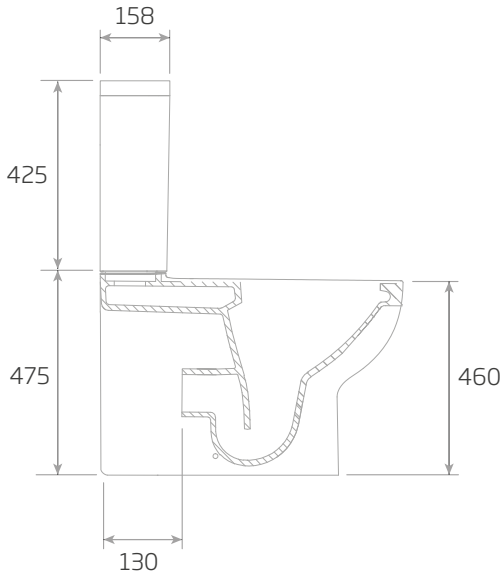

Floor Fixings

- 1. 2x Nylon Floor Bracket
- 2. 4x Stainless Steel Screws
- 3. 2x Nylon Screw Plugs
- 4. 2x Nylon Screw Collars
- 5. 2x Nylon Collars Caps (Metalic Finish)

Spare Code: SP14211

DIMENSIONS

DIAGRAMS NOT TO SCALE | ALL DIMENSIONS IN MM TOLERANCE OF ± 5MM
ALL PRODUCTS CONFORM TO BRITISH STANDARDS

*Dimensions are subject to change, customers are advised to measure actual product before commencing installation.

**Fixing point dimensions are for guidance only. The positions of fixings must be checked when product is received.

FAQs

Q - Where is the inlet valve?
A - Bottom inlet, back right of the pan.

Q - What is the flush volume?
A - 5/3L

Q - Can this pan be used with a side connection outlet pipe?
A - No

Q - Are there any other compatible seats?
A - Yes, Neutron (8901WSC-SF)

Key Dimensions Descriptions	Key Dimensions (mm)
Front to Back Footprint	500mm
Left to Right Footprint	230mm
Bowl Front to Back	340mm
Bowl Left to Right	290mm
Pan Height (+Cistern)	460mm (900mm)
Pan Overall Front to Back	640mm
Centre Waste Outlet to Floor	180mm
Width of Void	190mm
Is there a Ceramic Brace Bar	No
Distance from Spigot to back of Pan	130mm