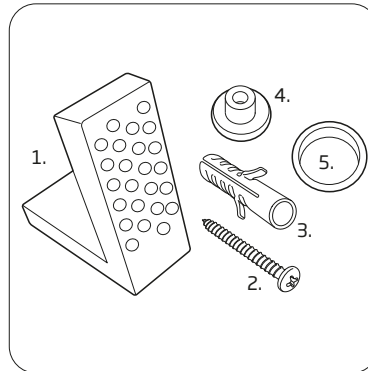

TECHNICAL DATA SHEET

Coast Comfort Height Closed Coupled Open Back WC

ROPER RHODES®
TRADE SOLUTIONS

NO.	Description	Product Code	Fixings included	GrossWeight
1	Close Coupled Cistern	COCCCIS	YES	15KG
2	Soft Close Lift Off Toilet Seat	COSCTS	YES	2KG
3	Comfort Height Open Back WC	COCHPAN	YES	24.5KG

Floor Fixings

- 1. 2x Nylon Floor Bracket
- 2. 4x Stainless Steel Screws
- 3. 2x Nylon Screw Plugs
- 4. 2x Nylon Screw Collars
- 5. 2x Nylon Collar Caps (Metalic Finish)

Spare Code: SP14211

DIMENSIONS

DIAGRAMS NOT TO SCALE | ALL DIMENSIONS IN MM TOLERANCE OF ± 5MM
ALL PRODUCTS CONFORM TO BRITISH STANDARDS

FAQs

Q - Where is the inlet valve?
A - Bottom inlet, back right of the pan.

Q - What is the flush volume?
A - 5/3L

Q - Can this pan be used with a side connection outlet pipe?
A - Yes.

Q - Are there any other compatible seats?
A - Yes, Neutron (8901WSC-SF)

Key Dimensions Descriptions	Key Dimensions (mm)
Front to Back Footprint	381mm/503mm from wall
Left to Right Footprint	244mm
Bowl Front to Back	339mm
Bowl Left to Right	288mm
Pan Height (+Cistern)	460mm (900mm)
Pan Overall Front to Back	640mm
Centre Waste Outlet to Floor	180mm
Width of Void	155mm
Is there a Ceramic Brace Bar	No
Distance from Spigot to back of Pan	155mm