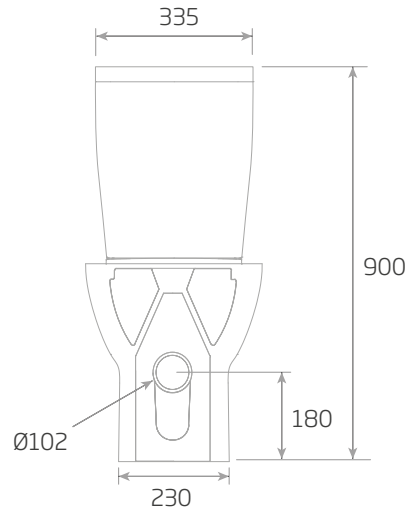

Floor Fixings

- 1. 2x Nylon Floor Bracket
- 2. 4x Stainless Steel Screws
- 3. 2x Nylon Screw Plugs
- 4. 2x Nylon Screw Collars
- 5. 2x Nylon Collar Caps (Metalic Finish)

Spare Code: SP14211

DIMENSIONS

DIAGRAMS NOT TO SCALE | ALL DIMENSIONS IN MM TOLERANCE OF ± 5MM
ALL PRODUCTS CONFORM TO BRITISH STANDARDS

*Dimensions are subject to change, customers are advised to measure actual product before commencing installation.
**Fixing point dimensions are for guidance only. The positions of fixings must be checked when product is received.

FAQs

Q - Where is the inlet valve?
A - Bottom inlet, back right of the pan.

Q - What is the flush volume?
A - 5/3L

Q - Can this pan be used with a side connection outlet pipe?
A - Yes.

Q - Are there any other compatible seats?
A - Yes, Neutron (8901WSC-SF)

Key Dimensions Descriptions	Key Dimensions (mm)
Front to Back Footprint	381mm/503mm from wall
Left to Right Footprint	244mm
Bowl Front to Back	339mm
Bowl Left to Right	288mm
Pan Height (+Cistern)	460mm (900mm)
Pan Overall Front to Back	640mm
Centre Waste Outlet to Floor	180mm
Width of Void	155mm
Is there a Ceramic Brace Bar	No
Distance from Spigot to back of Pan	155mm