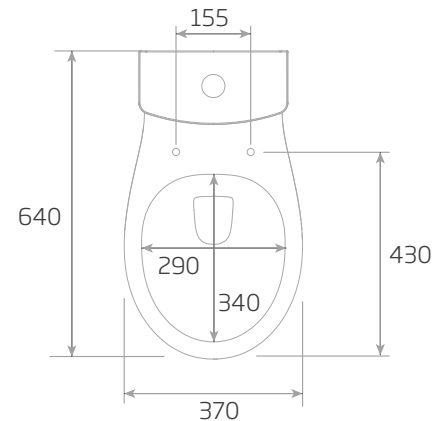

Floor Fixings

- 1. 2x Nylon Floor Bracket
- 2. 4x Stainless Steel Screws
- 3. 2x Nylon Screw Plugs
- 4. 2x Nylon Screw Collars
- 5. 2x Nylon Collar Caps (Metalic Finish)

Spare Code: SP14211

DIMENSIONS

DIAGRAMS NOT TO SCALE | ALL DIMENSIONS IN MM TOLERANCE OF ± 5MM
ALL PRODUCTS CONFORM TO BRITISH STANDARDS

*Dimensions are subject to change, customers are advised to measure actual product before commencing installation.
**Fixing point dimensions are for guidance only. The positions of fixings must be checked when product is received.

FAQs

Q - Where is the inlet valve?
A - Bottom inlet, back right of the pan.

Q - What is the flush volume?
A - 5/3L

Q - Can this pan be used with a side connection outlet pipe?
A - Yes.

Q - Are there any other compatible seats?
A - Yes, Neutron (8901WSC-SF)

Key Dimensions Descriptions	Key Dimensions (mm)
Front to Back Footprint	381mm/503mm from wall
Left to Right Footprint	244mm
Bowl Front to Back	339mm
Bowl Left to Right	288mm
Pan Height (+Cistern)	460mm (900mm)
Pan Overall Front to Back	640mm
Centre Waste Outlet to Floor	180mm
Width of Void	155mm
Is there a Ceramic Brace Bar	No
Distance from Spigot to back of Pan	155mm