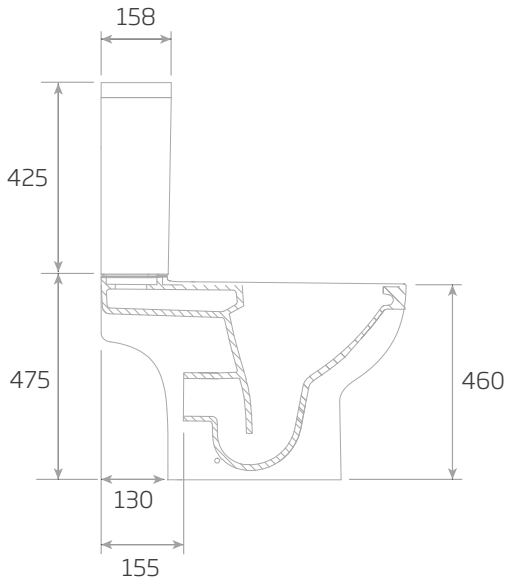

Floor Fixings

- 1. 2x Nylon Floor Bracket
- 2. 4x Stainless Steel Screws
- 3. 2x Nylon Screw Plugs
- 4. 2x Nylon Screw Collars
- 5. 2x Nylon Collar Caps (Metalic Finish)

Spare Code: SP14211

DIMENSIONS

DIAGRAMS NOT TO SCALE | ALL DIMENSIONS IN MM TOLERANCE OF ± 5MM
ALL PRODUCTS CONFORM TO BRITISH STANDARDS

*Dimensions are subject to change, customers are advised to measure actual product before commencing installation.
**Fixing point dimensions are for guidance only. The positions of fixings must be checked when product is received.

FAQs

Q - Where is the inlet valve?
A - Bottom inlet, back right of the pan.

Q - What is the flush volume?
A - 5/3L

Q - Can this pan be used with a side connection outlet pipe?
A - Yes.

Q - Are there any other compatible seats?
A - Yes, Neutron (8901WSC-SF)

Key Dimensions Descriptions	Key Dimensions (mm)
Front to Back Footprint	381mm/503mm from wall
Left to Right Footprint	244mm
Bowl Front to Back	339mm
Bowl Left to Right	288mm
Pan Height (+Cistern)	460mm (900mm)
Pan Overall Front to Back	640mm
Centre Waste Outlet to Floor	180mm
Width of Void	155mm
Is there a Ceramic Brace Bar	No
Distance from Spigot to back of Pan	155mm