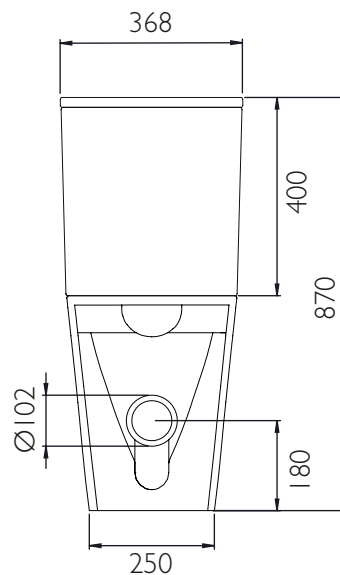

TECHNICAL DATA SHEET

Compass Round Fully Enclosed Closed Coupled Open Back WC

TAVISTOCK

| NO. | Description | Product Code | Fixings included | Gross Weight |
|-----|-----------------------------|--------------|------------------|--------------|
| 1 | Close Coupled Cistern | C1050S | YES | 13KG |
| 2 | Soft Close Slim Toilet Seat | TSI155S-SF | YES | 2KG |
| 3 | Fully Enclosed WC | PCF1150S | YES | 38KG |

Floor Fixings

- 1. 2x Nylon Floor Bracket
- 2. 4x Stainless Steel Screws
- 3. 2x Nylon Screw Plugs
- 4. 2x Nylon Screw Collars
- 5. 2x Nylon Collar Caps (Metalic Finish)

Spare Code: SPI1078

DIMENSIONS

DIAGRAMS NOT TO SCALE | ALL DIMENSIONS IN MM TOLERANCE OF ± 5MM
ALL PRODUCTS CONFORM TO BRITISH STANDARDS

FAQs

Q - Where is the inlet valve?
A - Bottom inlet, back right of the pan.

Q - What is the flush volume?
A - 6/4L

Q - Can this pan be used with a side connection outlet pipe?
A - Yes.

Q - Are there any other compatible seats?
A - No

Q - What colour finish is the seat?
A - Keramik White

| Key Dimensions Descriptions | Key Dimensions (mm) |
|------------------------------|---------------------|
| Front to Back Footprint | 520mm from wall |
| Left to Right Footprint | 250mm |
| Bowl Front to Back | 320mm |
| Bowl Left to Right | 260mm |
| Pan Height | 460mm |
| Pan Overall Front to Back | 610mm |
| Centre Waste Outlet to Floor | 180mm |
| Width of Void | 220mm |
| Is there a Ceramic Brace Bar | No |
| Distance from Spigot to Wall | 220mm |