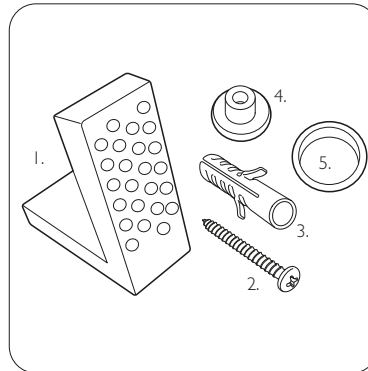

TECHNICAL DATA SHEET

Compass Round Fully Enclosed Closed Coupled Open Back WC

TAVISTOCK

| NO. | Description | Product Code | Fixings included | Gross Weight |
|-----|-----------------------------|--------------|------------------|--------------|
| 1 | Close Coupled Cistern | C1050S | YES | 13KG |
| 2 | Soft Close Slim Toilet Seat | TSI155S-SF | YES | 2KG |
| 3 | Fully Enclosed WC | PCF1150S | YES | 38KG |

Floor Fixings

- 1. 2x Nylon Floor Bracket
- 2. 4x Stainless Steel Screws
- 3. 2x Nylon Screw Plugs
- 4. 2x Nylon Screw Collars
- 5. 2x Nylon Collar Caps (Metalic Finish)

Spare Code: SPI1078

DIMENSIONS

DIAGRAMS NOT TO SCALE | ALL DIMENSIONS IN MM TOLERANCE OF ± 5MM
ALL PRODUCTS CONFORM TO BRITISH STANDARDS

FAQs

Q - Where is the inlet valve?
A - Bottom inlet, back right of the pan.

Q - What is the flush volume?
A - 6/4L

Q - Can this pan be used with a side connection outlet pipe?
A - Yes.

Q - Are there any other compatible seats?
A - No

Q - What colour finish is the seat?
A - Keramik White

| Key Dimensions Descriptions | Key Dimensions (mm) |
|------------------------------|---------------------|
| Front to Back Footprint | 520mm from wall |
| Left to Right Footprint | 250mm |
| Bowl Front to Back | 320mm |
| Bowl Left to Right | 260mm |
| Pan Height | 460mm |
| Pan Overall Front to Back | 610mm |
| Centre Waste Outlet to Floor | 180mm |
| Width of Void | 220mm |
| Is there a Ceramic Brace Bar | No |
| Distance from Spigot to Wall | 220mm |