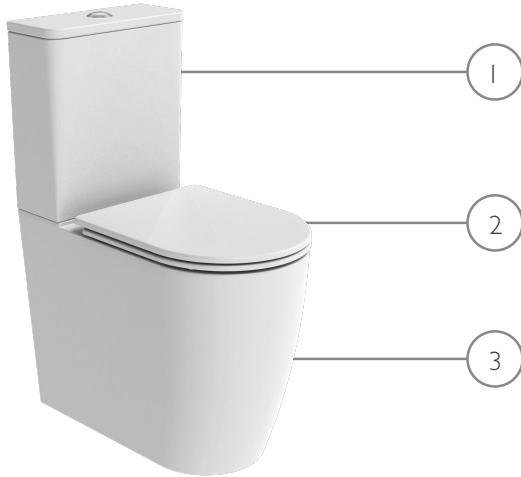

TECHNICAL DATA SHEET

Compass Round Fully Enclosed Closed Coupled Open Back WC

TAVISTOCK

| NO. | Description | Product Code | Fixings included | Gross Weight |
|-----|-----------------------------|--------------|------------------|--------------|
| 1 | Close Coupled Cistern | C1050S | YES | 13KG |
| 2 | Soft Close Slim Toilet Seat | TSI155S-SF | YES | 2KG |
| 3 | Fully Enclosed WC | PCF1150S | YES | 38KG |

Floor Fixings

- 1. 2x Nylon Floor Bracket
- 2. 4x Stainless Steel Screws
- 3. 2x Nylon Screw Plugs
- 4. 2x Nylon Screw Collars
- 5. 2x Nylon Collar Caps (Metalic Finish)

Spare Code: SPI1078

DIMENSIONS

DIAGRAMS NOT TO SCALE | ALL DIMENSIONS IN MM TOLERANCE OF ± 5MM
ALL PRODUCTS CONFORM TO BRITISH STANDARDS

FAQs

Q - Where is the inlet valve?
A - Bottom inlet, back right of the pan.

Q - What is the flush volume?
A - 6/4L

Q - Can this pan be used with a side connection outlet pipe?
A - Yes.

Q - Are there any other compatible seats?
A - No

Q - What colour finish is the seat?
A - Keramik White

| Key Dimensions Descriptions | Key Dimensions (mm) |
|------------------------------|---------------------|
| Front to Back Footprint | 520mm from wall |
| Left to Right Footprint | 250mm |
| Bowl Front to Back | 320mm |
| Bowl Left to Right | 260mm |
| Pan Height | 460mm |
| Pan Overall Front to Back | 610mm |
| Centre Waste Outlet to Floor | 180mm |
| Width of Void | 220mm |
| Is there a Ceramic Brace Bar | No |
| Distance from Spigot to Wall | 220mm |