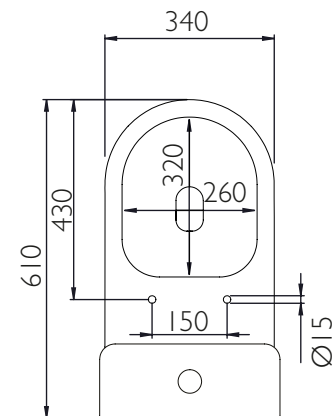

Floor Fixings

- 1. 2x Nylon Floor Bracket
- 2. 4x Stainless Steel Screws
- 3. 2x Nylon Screw Plugs
- 4. 2x Nylon Screw Collars
- 5. 2x Nylon Collar Caps (Metalic Finish)

Spare Code: SPI1078

DIMENSIONS

DIAGRAMS NOT TO SCALE | ALL DIMENSIONS IN MM TOLERANCE OF ± 5MM
ALL PRODUCTS CONFORM TO BRITISH STANDARDS

*Dimensions are subject to change, customers are advised to measure actual product before commencing installation.
**Fixing point dimensions are for guidance only. The positions of fixings must be checked when product is received.

FAQs

Q - Where is the inlet valve?
A - Bottom inlet, back right of the pan.

Q - What is the flush volume?
A - 6/4L

Q - Can this pan be used with a side connection outlet pipe?
A - Yes.

Q - Are there any other compatible seats?
A - No

Q - What colour finish is the seat?
A - Keramik White

| Key Dimensions Descriptions | Key Dimensions (mm) |
|------------------------------|---------------------|
| Front to Back Footprint | 520mm from wall |
| Left to Right Footprint | 250mm |
| Bowl Front to Back | 320mm |
| Bowl Left to Right | 260mm |
| Pan Height | 460mm |
| Pan Overall Front to Back | 610mm |
| Centre Waste Outlet to Floor | 180mm |
| Width of Void | 220mm |
| Is there a Ceramic Brace Bar | No |
| Distance from Spigot to Wall | 220mm |