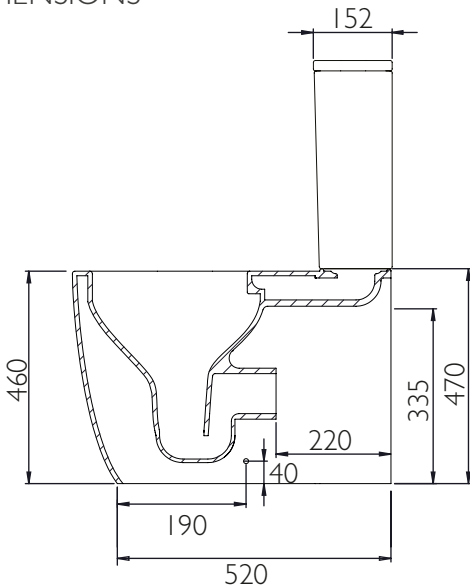

TECHNICAL DATA SHEET

Compass Round Fully Enclosed Closed Coupled Open Back WC

TAVISTOCK

| NO. | Description | Product Code | Fixings included | Gross Weight |
|-----|-----------------------------|--------------|------------------|--------------|
| 1 | Close Coupled Cistern | C1050S | YES | 13KG |
| 2 | Soft Close Slim Toilet Seat | TSI155S-SF | YES | 2KG |
| 3 | Fully Enclosed WC | PCF1150S | YES | 38KG |

Floor Fixings

- 1. 2x Nylon Floor Bracket
- 2. 4x Stainless Steel Screws
- 3. 2x Nylon Screw Plugs
- 4. 2x Nylon Screw Collars
- 5. 2x Nylon Collar Caps (Metalic Finish)

Spare Code: SPI1078

DIMENSIONS

DIAGRAMS NOT TO SCALE | ALL DIMENSIONS IN MM TOLERANCE OF ± 5MM
ALL PRODUCTS CONFORM TO BRITISH STANDARDS

FAQs

Q - Where is the inlet valve?
A - Bottom inlet, back right of the pan.

Q - What is the flush volume?
A - 6/4L

Q - Can this pan be used with a side connection outlet pipe?
A - Yes.

Q - Are there any other compatible seats?
A - No

Q - What colour finish is the seat?
A - Keramik White

| Key Dimensions Descriptions | Key Dimensions (mm) |
|------------------------------|---------------------|
| Front to Back Footprint | 520mm from wall |
| Left to Right Footprint | 250mm |
| Bowl Front to Back | 320mm |
| Bowl Left to Right | 260mm |
| Pan Height | 460mm |
| Pan Overall Front to Back | 610mm |
| Centre Waste Outlet to Floor | 180mm |
| Width of Void | 220mm |
| Is there a Ceramic Brace Bar | No |
| Distance from Spigot to Wall | 220mm |