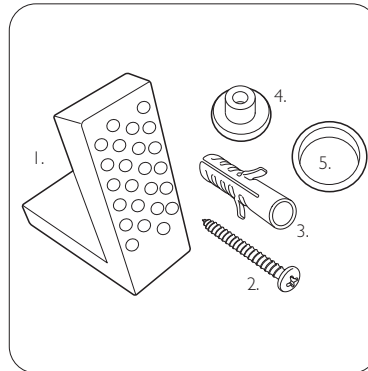

Floor Fixings

1. 2x Nylon Floor Bracket
2. 4x Stainless Steel Screws
3. 2x Nylon Screw Plugs
4. 2x Nylon Screw Collars
5. 2x Nylon Collars Caps (Metalic Finish)

Spare Code: SP14211

DIMENSIONS

DIAGRAMS NOT TO SCALE | ALL DIMENSIONS IN MM TOLERANCE OF ± 5 MM

ALL PRODUCTS CONFORM TO BRITISH STANDARDS