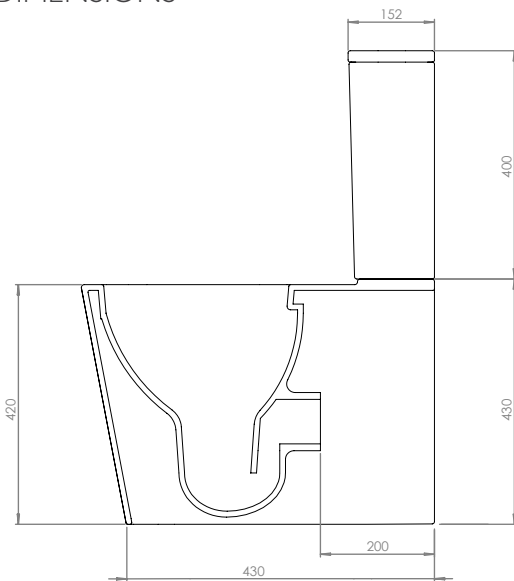

### Floor Fixings

- 1. 2x Nylon Floor Bracket
- 2. 4x Stainless Steel Screws
- 3. 2x Nylon Screw Plugs
- 4. 2x Nylon Screw Collars
- 5. 2x Nylon Collars Caps (Metalic Finish)

Spare Code: SP14211

## DIMENSIONS

DIAGRAMS NOT TO SCALE | ALL DIMENSIONS IN MM TOLERANCE OF  $\pm 5$ MM

ALL PRODUCTS CONFORM TO BRITISH STANDARDS

\*Dimensions are subject to change, customers are advised to measure actual product before commencing installation.

\*\*Fixing point dimensions are for guidance only. The positions of fixings must be checked when product is received.

Q - Can the flush button be upgraded to a different finish?  
A - Yes using TR9027 (black), TR9039 (brushed brass) or TR9048 (gun metal)

Key Dimensions Descriptions	Key Dimensions (mm)
Front to Back Footprint	430mm from wall
Left to Right Footprint	250mm
Bowl Front to Back	320mm
Bowl Left to Right	250mm
Pan Height (+Cistern)	420mm (830mm)
Pan Overall Front to Back	620mm
Centre Waste Outlet to Floor	180mm + 15mm - 10mm
Width of Void	220mm
Is there a Ceramic Brace Bar	No
Distance from Spigot to back of Pan	200mm