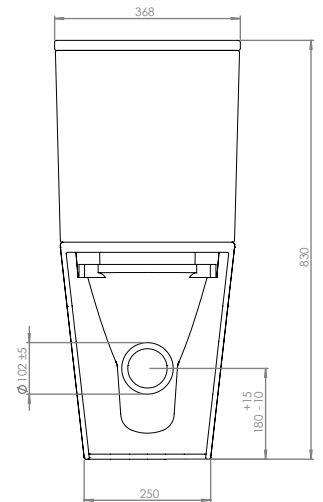

### Floor Fixings

- 1. 2x Nylon Floor Bracket
- 2. 4x Stainless Steel Screws
- 3. 2x Nylon Screw Plugs
- 4. 2x Nylon Screw Collars
- 5. 2x Nylon Collars Caps (Metalic Finish)

Spare Code: SP14211

## DIMENSIONS

DIAGRAMS NOT TO SCALE | ALL DIMENSIONS IN MM TOLERANCE OF  $\pm 5$ MM

ALL PRODUCTS CONFORM TO BRITISH STANDARDS

\*Dimensions are subject to change, customers are advised to measure actual product before commencing installation.

\*\*Fixing point dimensions are for guidance only. The positions of fixings must be checked when product is received.

Q - Can the flush button be upgraded to a different finish?  
A - Yes using TR9027 (black), TR9039 (brushed brass) or TR9048 (gun metal)

Key Dimensions Descriptions	Key Dimensions (mm)
Front to Back Footprint	430mm from wall
Left to Right Footprint	250mm
Bowl Front to Back	320mm
Bowl Left to Right	250mm
Pan Height (+Cistern)	420mm (830mm)
Pan Overall Front to Back	620mm
Centre Waste Outlet to Floor	180mm + 15mm - 10mm
Width of Void	220mm
Is there a Ceramic Brace Bar	No
Distance from Spigot to back of Pan	200mm