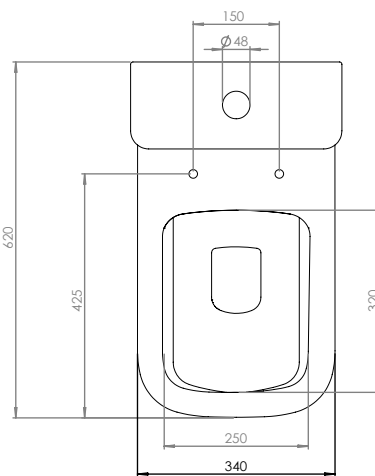

## DIMENSIONS

DIAGRAMS NOT TO SCALE | ALL DIMENSIONS IN MM TOLERANCE OF  $\pm 5$ MM

ALL PRODUCTS CONFORM TO BRITISH STANDARDS

\*Dimensions are subject to change, customers are advised to measure actual product before commencing installation.

\*\*Fixing point dimensions are for guidance only. The positions of fixings must be checked when product is received.

Q - Can the flush button be upgraded to a different finish?  
A - Yes using TR9027 (black), TR9039 (brushed brass) or TR9048 (gun metal)

Key Dimensions Descriptions	Key Dimensions (mm)
Front to Back Footprint	430mm from wall
Left to Right Footprint	250mm
Bowl Front to Back	320mm
Bowl Left to Right	250mm
Pan Height (+Cistern)	420mm (830mm)
Pan Overall Front to Back	620mm
Centre Waste Outlet to Floor	180mm + 15mm - 10mm
Width of Void	220mm
Is there a Ceramic Brace Bar	No
Distance from Spigot to back of Pan	200mm