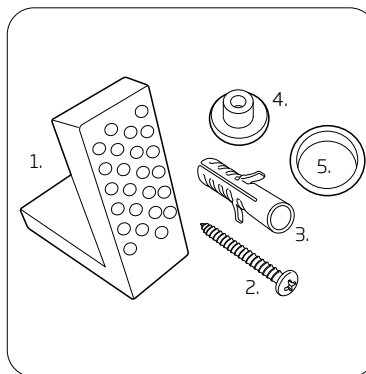

## Contour Back To Wall WC Pan - CNBW PAN

R2

NO.	Description	Product Code	Fixings included	Gross Weight
1	Soft Close Toilet Seat	COSCTS	YES	2KG
2	Back to Wall WC	CNBWPAN	YES	25KG

### Floor Fixings

- 1. 2x Nylon Floor Bracket
- 2. 4x Stainless Steel Screws
- 3. 2x Nylon Screw Plugs
- 4. 2x Nylon Screw Collars
- 5. 2x Nylon Collars Caps (Metalic Finish)

Spare Code: SP14211

## DIMENSIONS

DIAGRAMS NOT TO SCALE | ALL DIMENSIONS IN MM TOLERANCE OF ± 5MM  
ALL PRODUCTS CONFORM TO BRITISH STANDARDS

\*Dimensions are subject to change, customers are advised to measure actual product before commencing installation.  
\*\*Fixing point dimensions are for guidance only. The positions of fixings must be checked when product is received.

Key Dimensions Descriptions	Key Dimensions (mm)
Front to Back Footprint	315mm
Left to Right Footprint	220mm
Bowl Front to Back	340mm
Bowl Left to Right	285mm
Pan Height	410mm
Pan Overall front to Back	490mm
Centre Flush Inlet to Floor	345mm
Centre Waste Outlet to Floor	180mm
Width of Void	180mm
Is there a Ceramic Brace Bar	No
Distance from Spigot to back of Pan	15mm