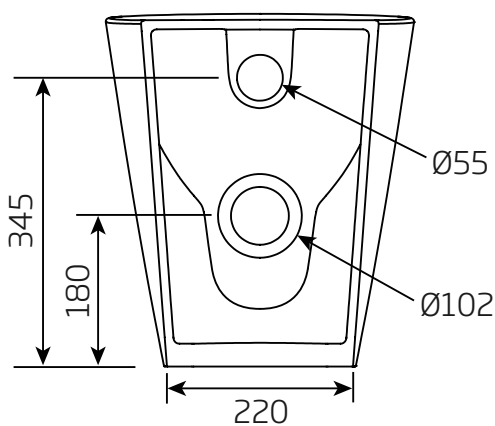

## Contour Back To Wall WC Pan - CNBW PAN

R2

NO.	Description	Product Code	Fixings included	Gross Weight
1	Soft Close Toilet Seat	COSCTS	YES	2KG
2	Back to Wall WC	CNBWPAN	YES	25KG

### Floor Fixings

- 1. 2x Nylon Floor Bracket
- 2. 4x Stainless Steel Screws
- 3. 2x Nylon Screw Plugs
- 4. 2x Nylon Screw Collars
- 5. 2x Nylon Collars Caps (Metalic Finish)

Spare Code: SP14211

## DIMENSIONS

DIAGRAMS NOT TO SCALE | ALL DIMENSIONS IN MM TOLERANCE OF ± 5MM  
ALL PRODUCTS CONFORM TO BRITISH STANDARDS

\*Dimensions are subject to change, customers are advised to measure actual product before commencing installation.  
\*\*Fixing point dimensions are for guidance only. The positions of fixings must be checked when product is received.

Key Dimensions Descriptions	Key Dimensions (mm)
Front to Back Footprint	315mm
Left to Right Footprint	220mm
Bowl Front to Back	340mm
Bowl Left to Right	285mm
Pan Height	410mm
Pan Overall front to Back	490mm
Centre Flush Inlet to Floor	345mm
Centre Waste Outlet to Floor	180mm
Width of Void	180mm
Is there a Ceramic Brace Bar	No
Distance from Spigot to back of Pan	15mm