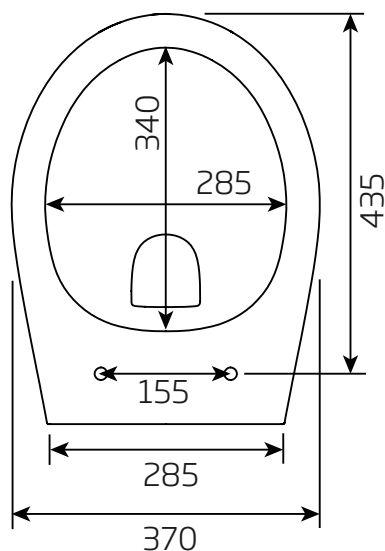

## Contour Back To Wall WC Pan - CNBW PAN

R2

NO.	Description	Product Code	Fixings included	Gross Weight
1	Soft Close Toilet Seat	COSCTS	YES	2KG
2	Back to Wall WC	CNBWPAN	YES	25KG

## DIMENSIONS

DIAGRAMS NOT TO SCALE | ALL DIMENSIONS IN MM TOLERANCE OF ± 5MM  
ALL PRODUCTS CONFORM TO BRITISH STANDARDS

\*Dimensions are subject to change, customers are advised to measure actual product before commencing installation.  
\*\*Fixing point dimensions are for guidance only. The positions of fixings must be checked when product is received.

Key Dimensions Descriptions	Key Dimensions (mm)
Front to Back Footprint	315mm
Left to Right Footprint	220mm
Bowl Front to Back	340mm
Bowl Left to Right	285mm
Pan Height	410mm
Pan Overall front to Back	490mm
Centre Flush Inlet to Floor	345mm
Centre Waste Outlet to Floor	180mm
Width of Void	180mm
Is there a Ceramic Brace Bar	No
Distance from Spigot to back of Pan	15mm