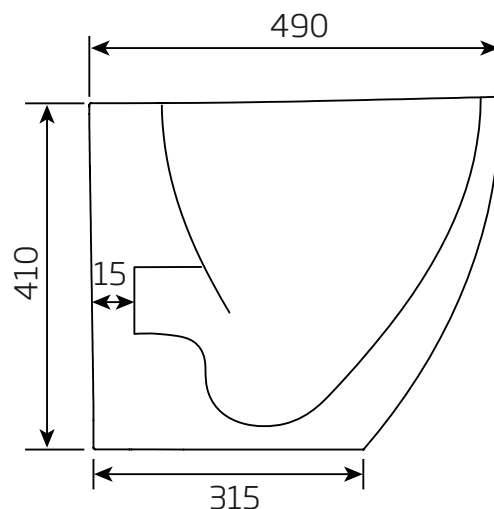

## Contour Back To Wall WC Pan - CNBW PAN

R2

NO.	Description	Product Code	Fixings included	Gross Weight
1	Soft Close Toilet Seat	COSCTS	YES	2KG
2	Back to Wall WC	CNBWPAN	YES	25KG

## DIMENSIONS

DIAGRAMS NOT TO SCALE | ALL DIMENSIONS IN MM TOLERANCE OF ± 5MM  
ALL PRODUCTS CONFORM TO BRITISH STANDARDS

\*Dimensions are subject to change, customers are advised to measure actual product before commencing installation.  
\*\*Fixing point dimensions are for guidance only. The positions of fixings must be checked when product is received.

Key Dimensions Descriptions	Key Dimensions (mm)
Front to Back Footprint	315mm
Left to Right Footprint	220mm
Bowl Front to Back	340mm
Bowl Left to Right	285mm
Pan Height	410mm
Pan Overall front to Back	490mm
Centre Flush Inlet to Floor	345mm
Centre Waste Outlet to Floor	180mm
Width of Void	180mm
Is there a Ceramic Brace Bar	No
Distance from Spigot to back of Pan	15mm