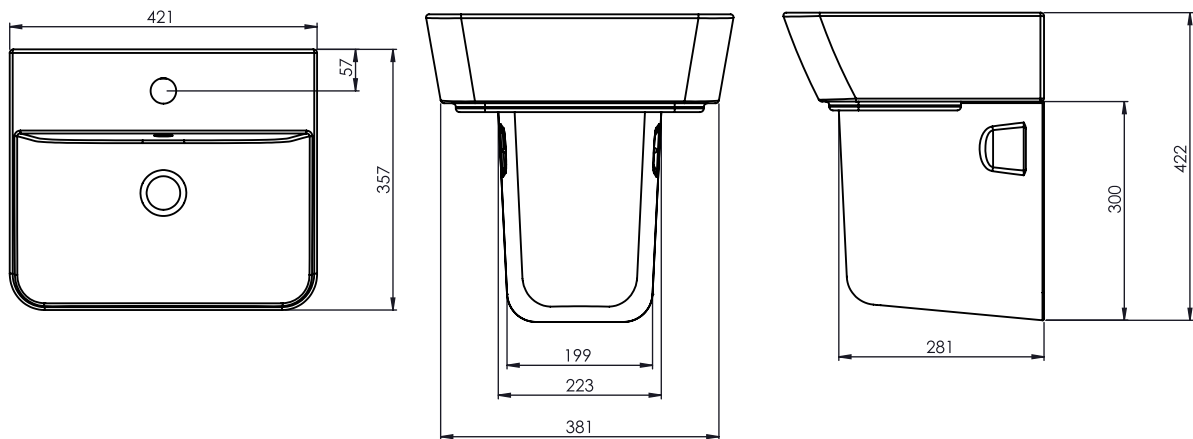

TECHNICAL DATA SHEET

Compass Cloakroom Basin and Semi Pedestal

TAVISTOCK

NO.	Description	Product Code	Fixings included	Gross Weight
1	Cloakroom Basin	DCI4061	YES	11 KG
2	Semi Pedestal	DCI4062	YES	8 KG

DIMENSIONS

DIAGRAMS NOT TO SCALE | ALL DIMENSIONS IN MM TOLERANCE OF ± 5MM
ALL PRODUCTS CONFORM TO BRITISH STANDARDS

*Dimensions are subject to change, customers are advised to measure actual product before commencing installation.
**Fixing point dimensions are for guidance only. The positions of fixings must be checked when product is received.