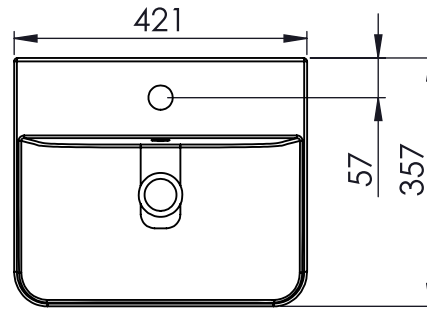

TECHNICAL DATA SHEET

Compass Cloakroom Basin and Pedestal

TAVISTOCK

| NO. | Description | Product Code | Fixings included | Gross Weight |
|-----|-------------|--------------|------------------|--------------|
| 1 | Basin | DCI4061 | NO | 11 KG |
| 2 | Pedestal | DCI4064 | NO | 13.5 KG |

DIMENSIONS

DIAGRAMS NOT TO SCALE | ALL DIMENSIONS IN MM TOLERANCE OF ± 5MM
ALL PRODUCTS CONFORM TO BRITISH STANDARDS

*Dimensions are subject to change, customers are advised to measure actual product before commencing installation.
**Fixing point dimensions are for guidance only. The positions of fixings must be checked when product is received.