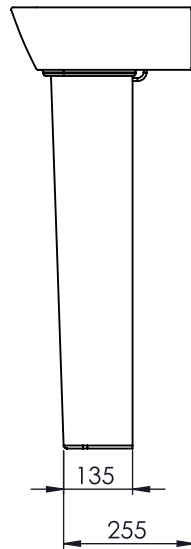

TECHNICAL DATA SHEET

Compass Cloakroom Basin and Pedestal

TAVISTOCK

| NO. | Description | Product Code | Fixings included | Gross Weight |
|-----|-------------|--------------|------------------|--------------|
| 1 | Basin | DCI4061 | NO | 11 KG |
| 2 | Pedestal | DCI4064 | NO | 13.5 KG |

DIMENSIONS

DIAGRAMS NOT TO SCALE | ALL DIMENSIONS IN MM TOLERANCE OF ± 5MM
ALL PRODUCTS CONFORM TO BRITISH STANDARDS

*Dimensions are subject to change, customers are advised to measure actual product before commencing installation.
**Fixing point dimensions are for guidance only. The positions of fixings must be checked when product is received.