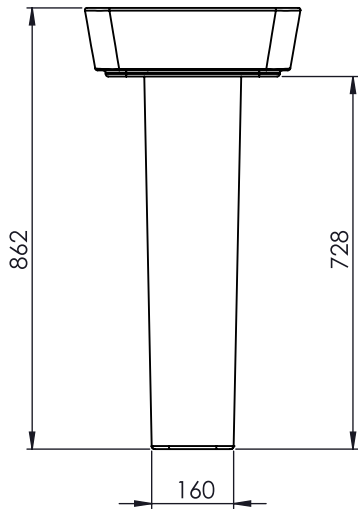

TECHNICAL DATA SHEET

Compass Cloakroom Basin and Pedestal

TAVISTOCK

| NO. | Description | Product Code | Fixings included | Gross Weight |
|-----|-------------|--------------|------------------|--------------|
| 1 | Basin | DCI4061 | NO | 11 KG |
| 2 | Pedestal | DCI4064 | NO | 13.5 KG |

DIMENSIONS

DIAGRAMS NOT TO SCALE | ALL DIMENSIONS IN MM TOLERANCE OF ± 5MM
ALL PRODUCTS CONFORM TO BRITISH STANDARDS

*Dimensions are subject to change, customers are advised to measure actual product before commencing installation.
**Fixing point dimensions are for guidance only. The positions of fixings must be checked when product is received.