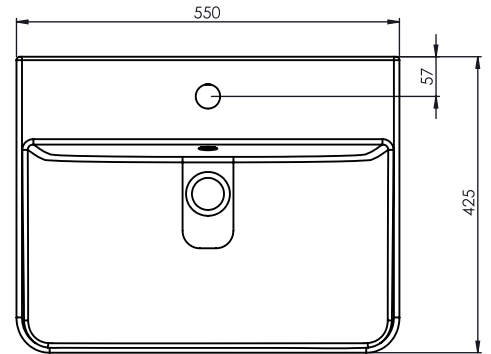

TECHNICAL DATA SHEET

Compass Basin and Semi Pedestal

TAVISTOCK

NO.	Description	Product Code	Fixings included	Gross Weight
1	Basin	DCI4063	YES	16 KG
2	Semi Pedestal	DCI4062	YES	8 KG

DIMENSIONS

DIAGRAMS NOT TO SCALE | ALL DIMENSIONS IN MM TOLERANCE OF ± 5MM
ALL PRODUCTS CONFORM TO BRITISH STANDARDS

*Dimensions are subject to change, customers are advised to measure actual product before commencing installation.
**Fixing point dimensions are for guidance only. The positions of fixings must be checked when product is received.