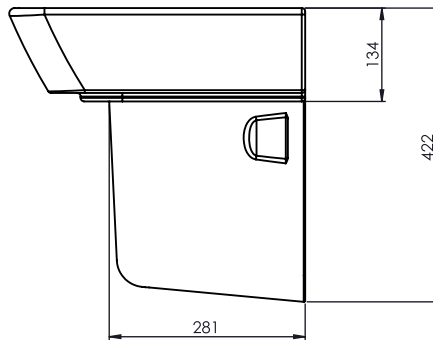

TECHNICAL DATA SHEET

Compass Basin and Semi Pedestal

TAVISTOCK

NO.	Description	Product Code	Fixings included	Gross Weight
1	Basin	DCI4063	YES	16 KG
2	Semi Pedestal	DCI4062	YES	8 KG

DIMENSIONS

DIAGRAMS NOT TO SCALE | ALL DIMENSIONS IN MM TOLERANCE OF ± 5MM
ALL PRODUCTS CONFORM TO BRITISH STANDARDS

*Dimensions are subject to change, customers are advised to measure actual product before commencing installation.
**Fixing point dimensions are for guidance only. The positions of fixings must be checked when product is received.