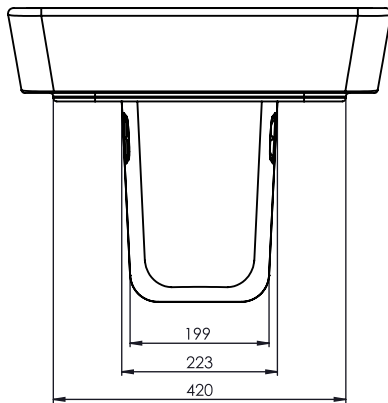

TECHNICAL DATA SHEET

Compass Basin and Semi Pedestal

TAVISTOCK

NO.	Description	Product Code	Fixings included	Gross Weight
1	Basin	DCI4063	YES	16 KG
2	Semi Pedestal	DCI4062	YES	8 KG

DIMENSIONS

DIAGRAMS NOT TO SCALE | ALL DIMENSIONS IN MM TOLERANCE OF ± 5MM
ALL PRODUCTS CONFORM TO BRITISH STANDARDS

*Dimensions are subject to change, customers are advised to measure actual product before commencing installation.
**Fixing point dimensions are for guidance only. The positions of fixings must be checked when product is received.